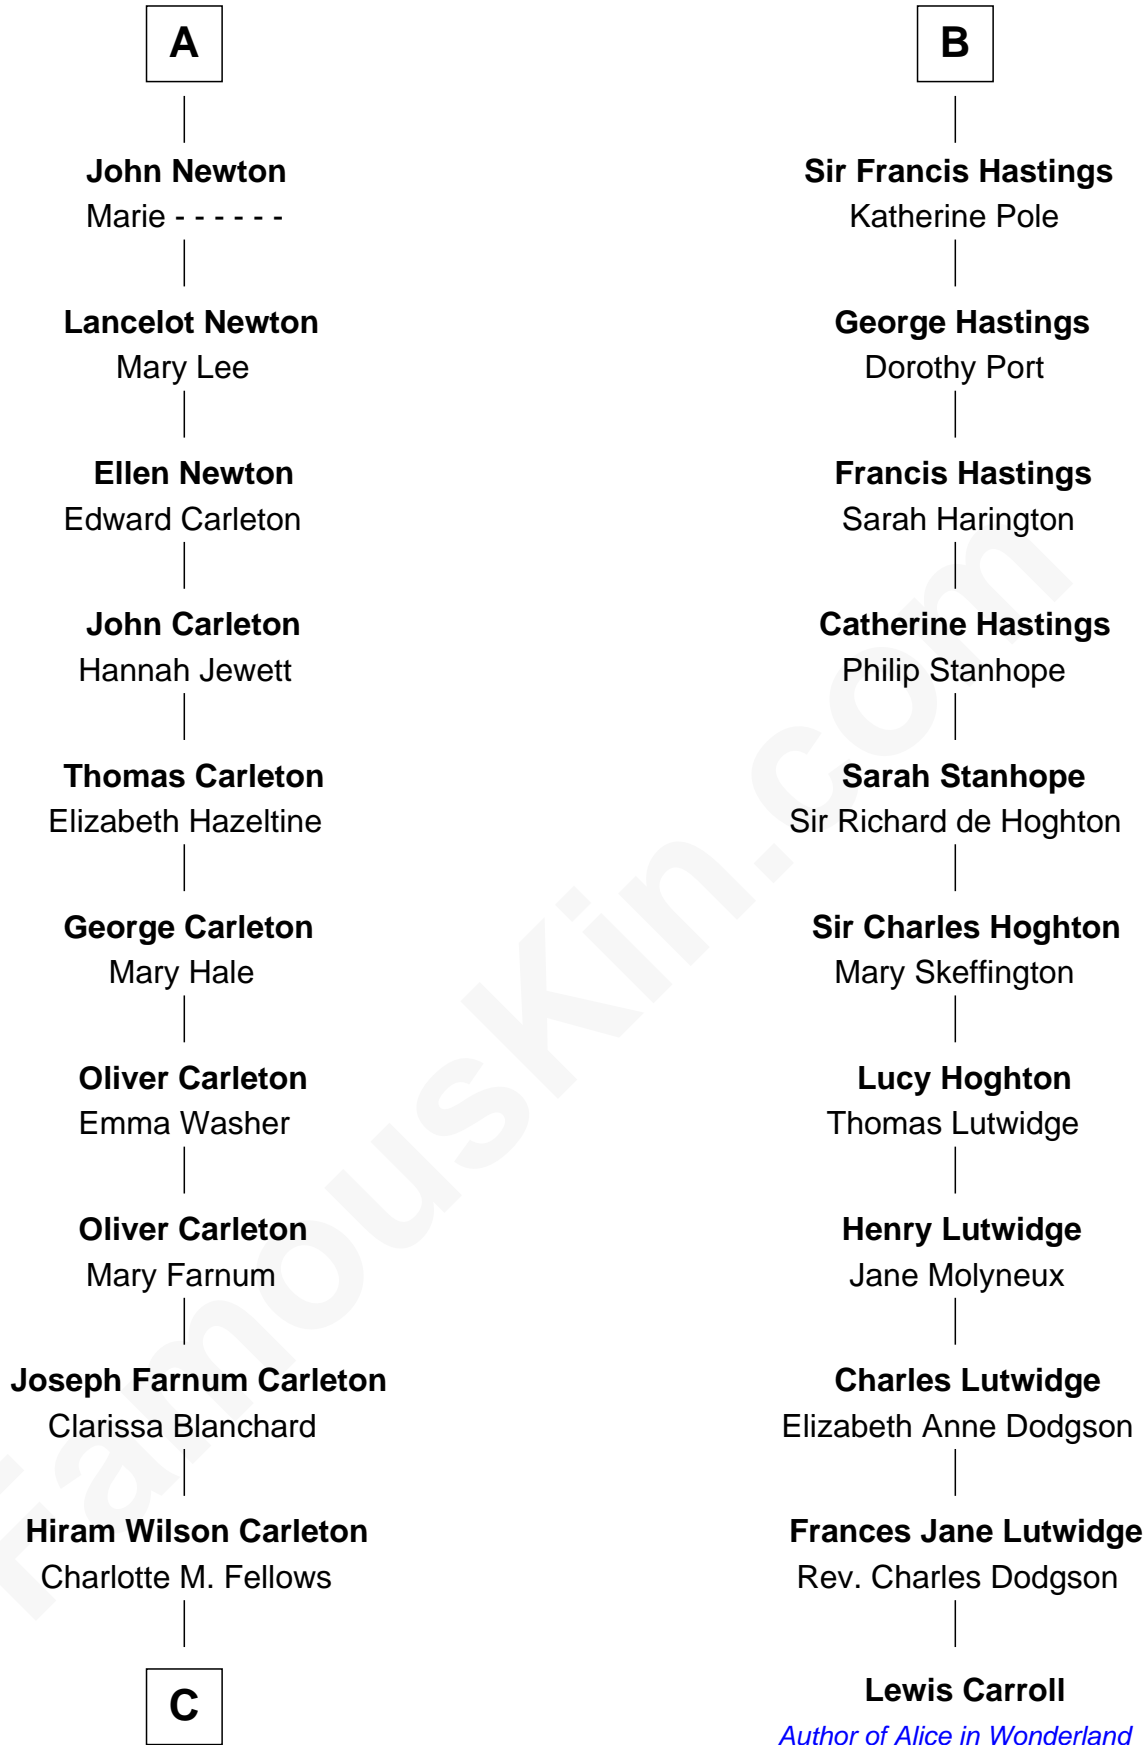

**FamousKin.com**  
**Relationship Chart of**  
**Mickey Rourke**  
*Movie Actor*

**17th cousin 3 times removed of**  
**Lewis Carroll**  
*Author of Alice in Wonderland*

**C**

—  
**Joseph Clinton Carleton**

Maud Alice Fitts

—  
**Hazel May Carleton**

Leonard Ernest Cameron

—  
**Annette Elizabeth Cameron**

Philip Andrew Rourke

—  
**Mickey Rourke**

*Movie Actor*

FamousKin.com