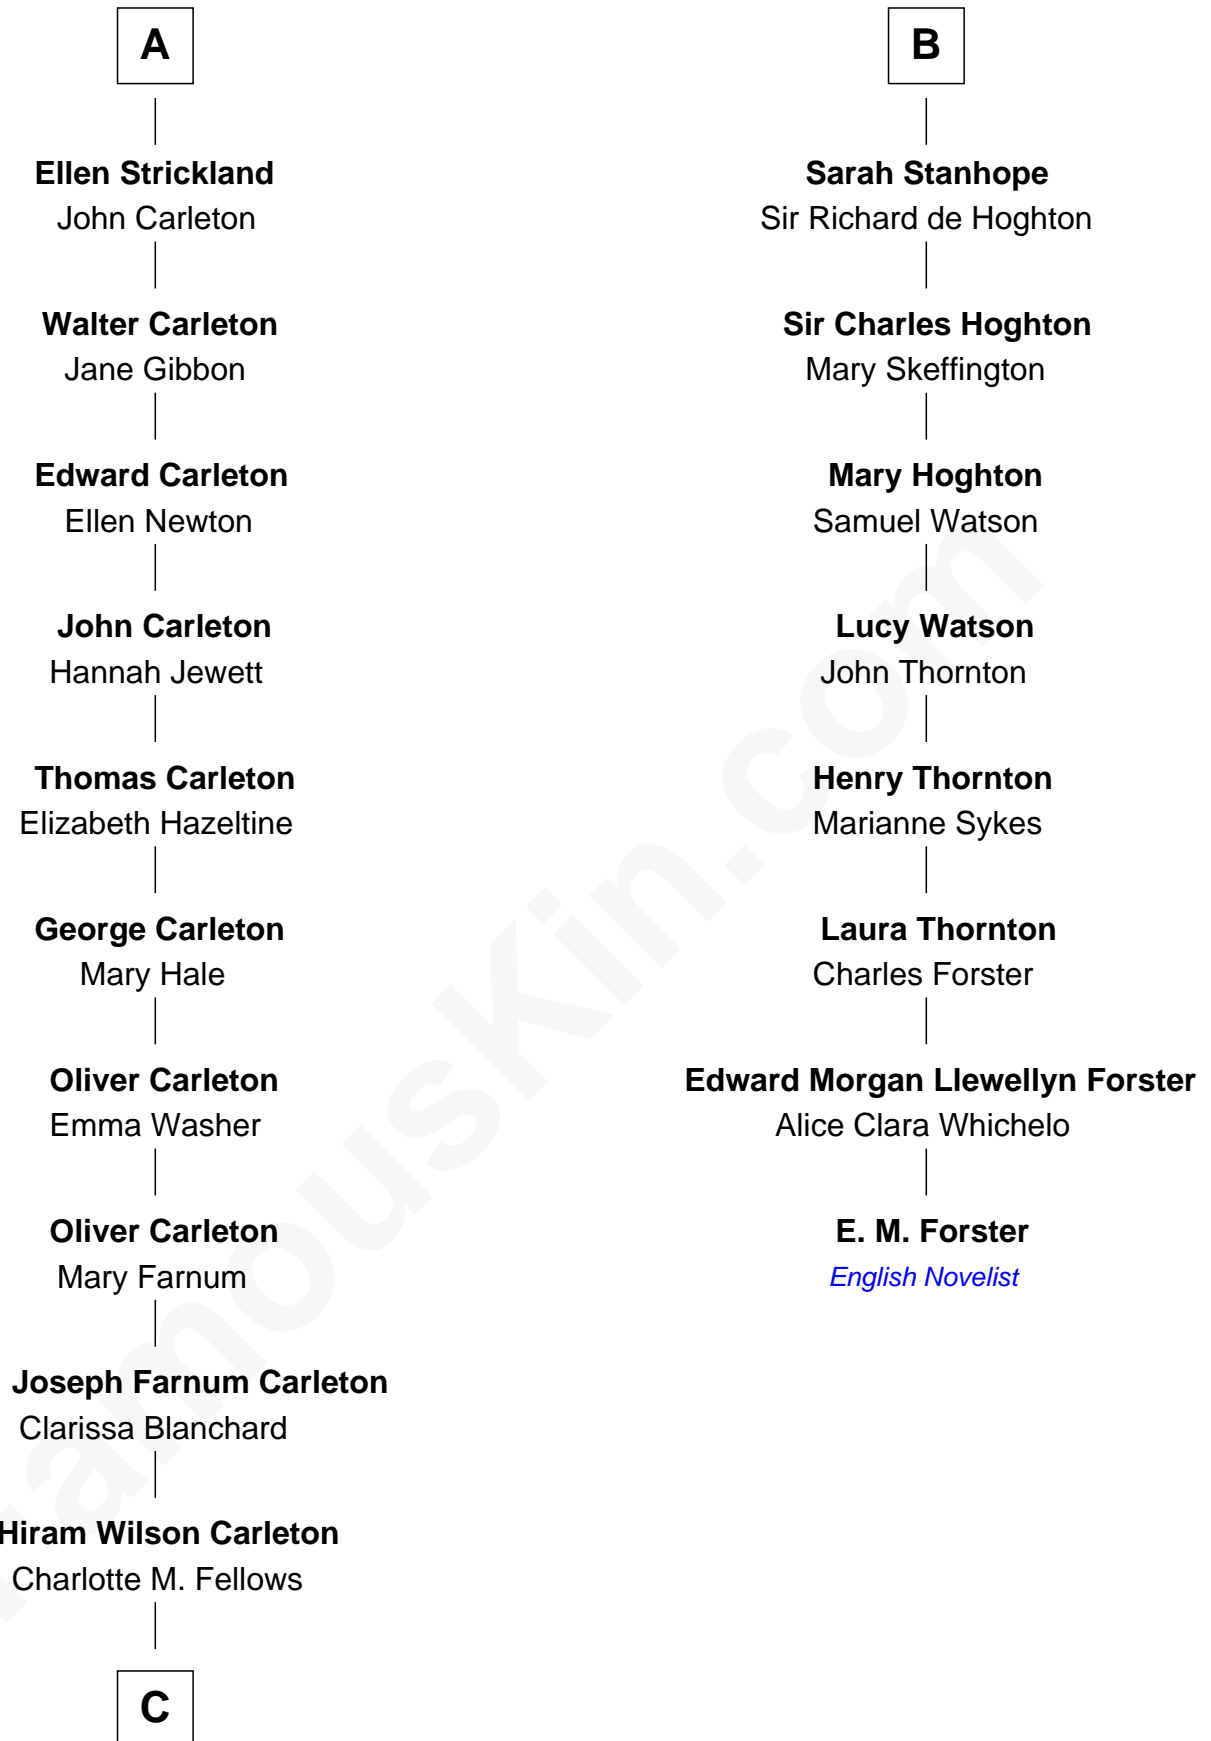

**FamousKin.com**  
**Relationship Chart of**  
**Mickey Rourke**  
*Movie Actor*

14th cousin 6 times removed of

**E. M. Forster**  
*English Novelist*

**C**

—  
**Joseph Clinton Carleton**

Maud Alice Fitts

—  
**Hazel May Carleton**

Leonard Ernest Cameron

—  
**Annette Elizabeth Cameron**

Philip Andrew Rourke

—  
**Mickey Rourke**

*Movie Actor*

FamousKin.com