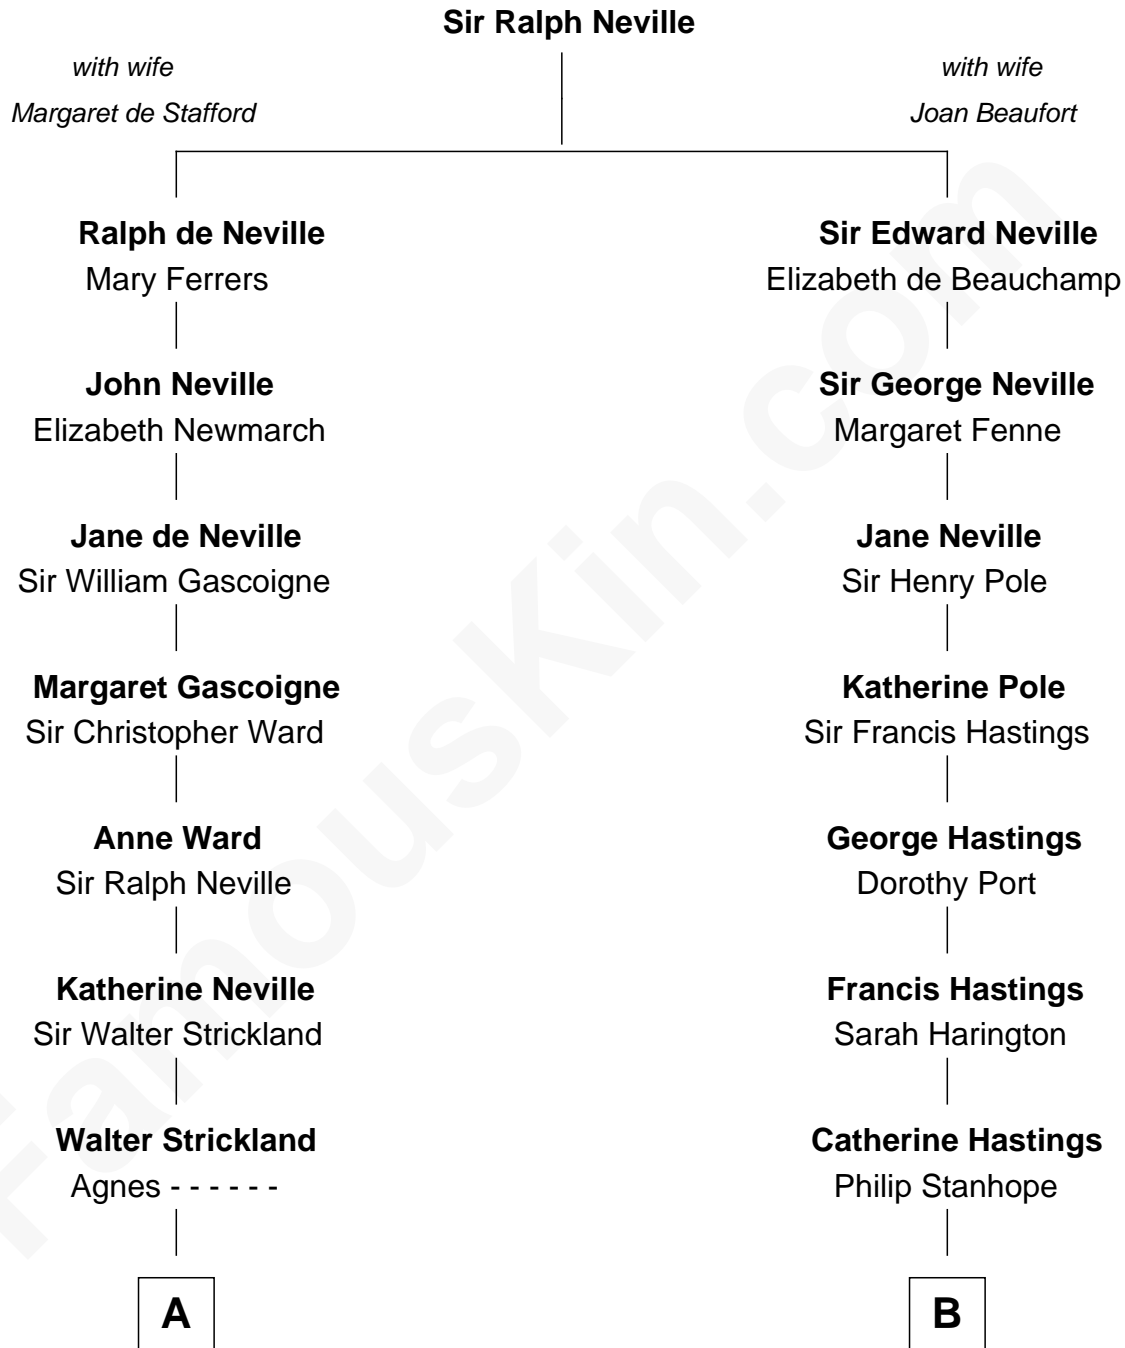

**FamousKin.com**  
**Relationship Chart of**  
**Mickey Rourke**  
*Movie Actor*

14th cousin 6 times removed of

**E. M. Forster**  
*English Novelist*

**C**

—  
**Joseph Clinton Carleton**

Maud Alice Fitts

—  
**Hazel May Carleton**

Leonard Ernest Cameron

—  
**Annette Elizabeth Cameron**

Philip Andrew Rourke

—  
**Mickey Rourke**

*Movie Actor*

FamousKin.com