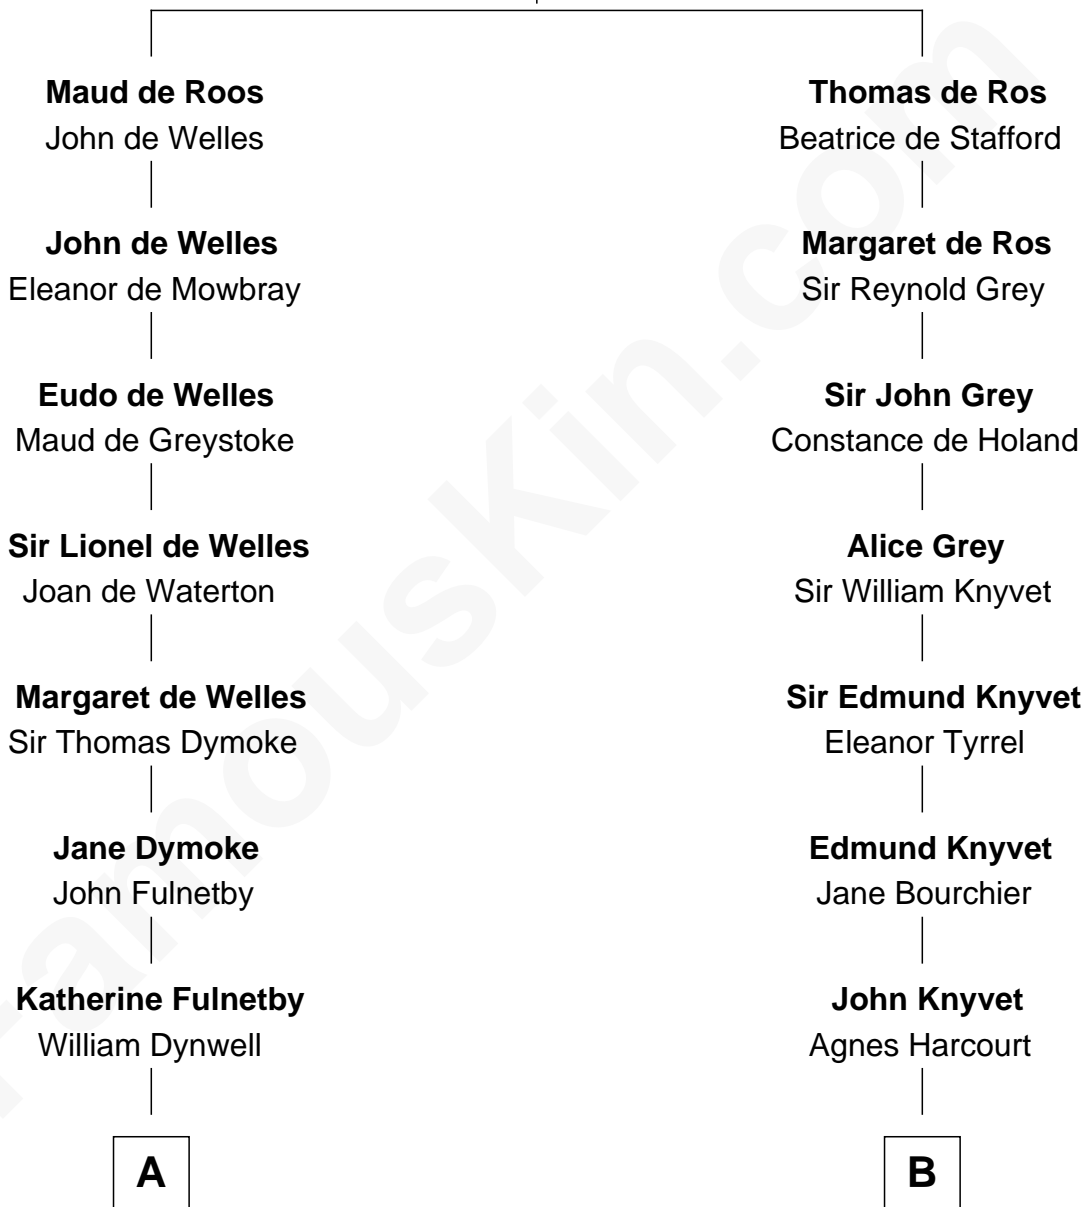

# FamousKin.com Relationship Chart of

**Owen Brewster**

*54th Governor of Maine*

20th cousin of

**Story Musgrave**

*NASA Astronaut*

**Sir William de Ros**  
Margery de Badlesmere

**C**

**Rev. Otis Bridges**

Margaret Owen

**Owen W. Bridges**

Lydia A. - - - - -

**Carrie S. Bridges**

William Edmund Brewster

**Owen Brewster**

*54th Governor of Maine*

**D**

**Edward Gray**

Elizabeth Gray Story

**Marguerite Gray**

John Butler Swann

**Marguerite Swann**

Percy Musgrave

**Story Musgrave**

*NASA Astronaut*

FamousKin.com