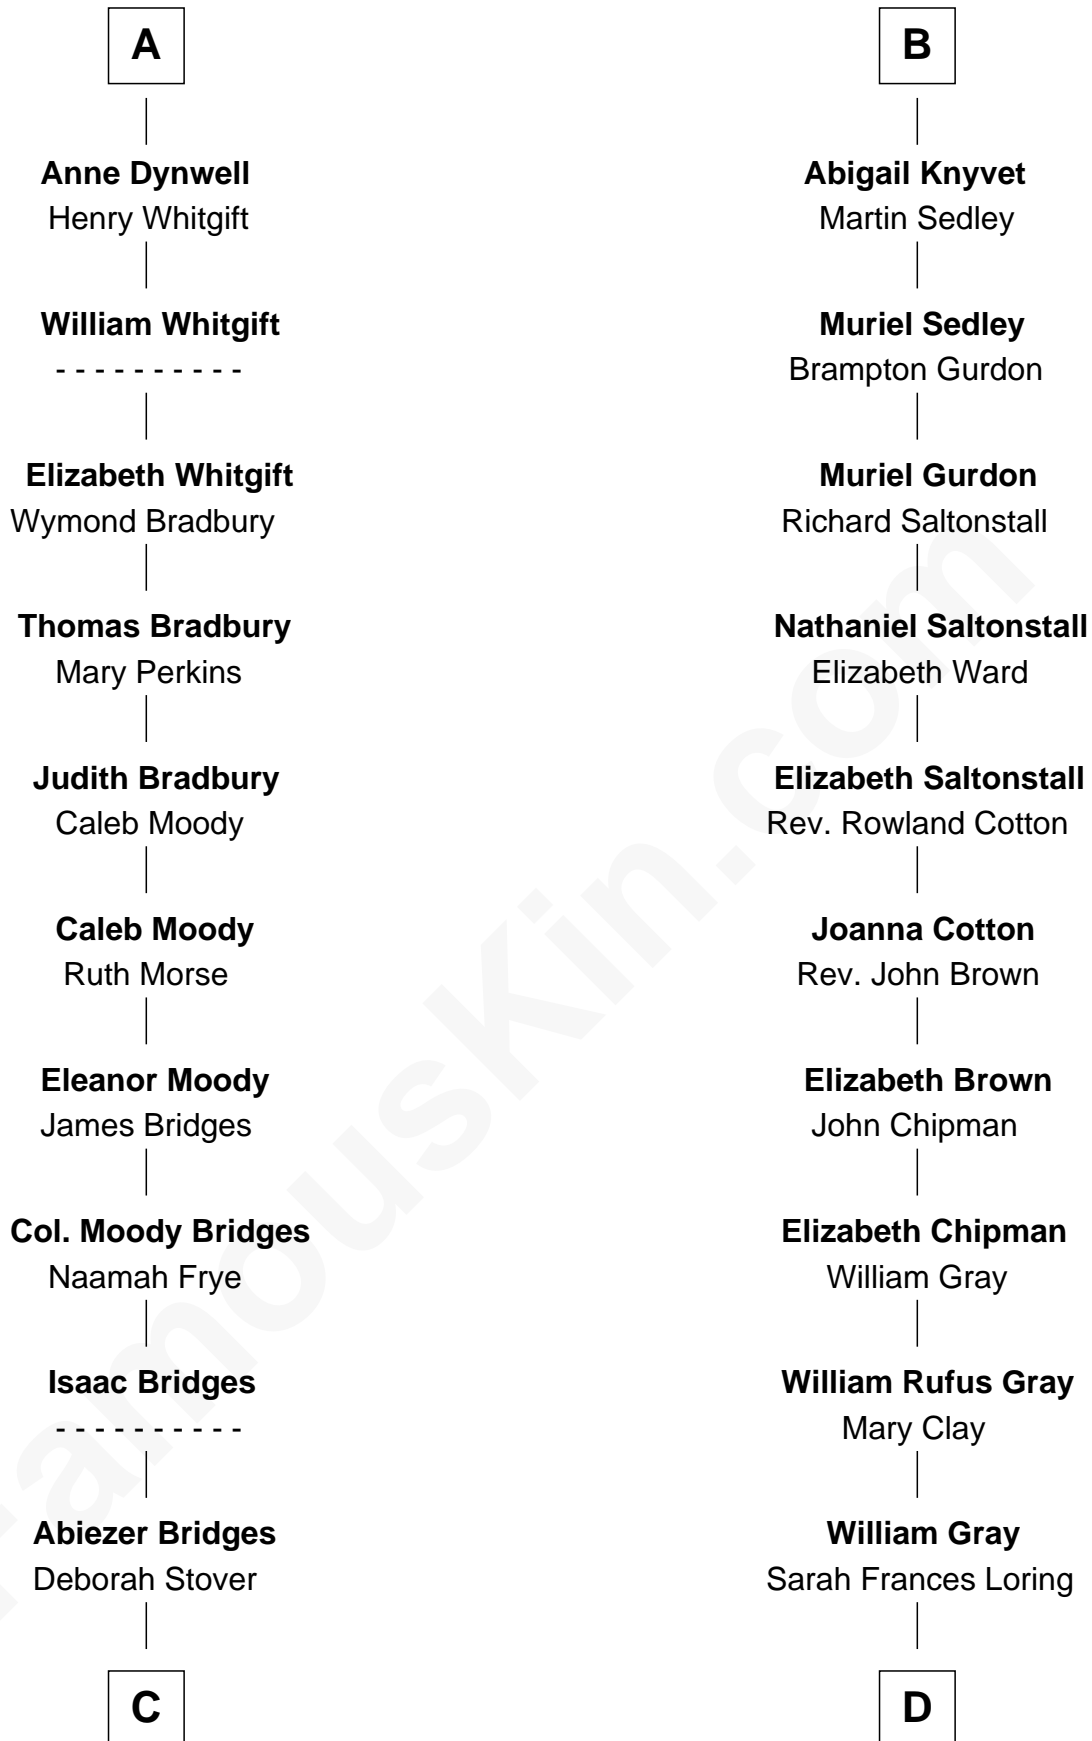

# FamousKin.com Relationship Chart of

**Owen Brewster**

*54th Governor of Maine*

20th cousin of

**Story Musgrave**

*NASA Astronaut*

**Sir William de Ros**  
Margery de Badlesmere

**C**

**Rev. Otis Bridges**

Margaret Owen

**Owen W. Bridges**

Lydia A. - - - - -

**Carrie S. Bridges**

William Edmund Brewster

**Owen Brewster**

*54th Governor of Maine*

**D**

**Edward Gray**

Elizabeth Gray Story

**Marguerite Gray**

John Butler Swann

**Marguerite Swann**

Percy Musgrave

**Story Musgrave**