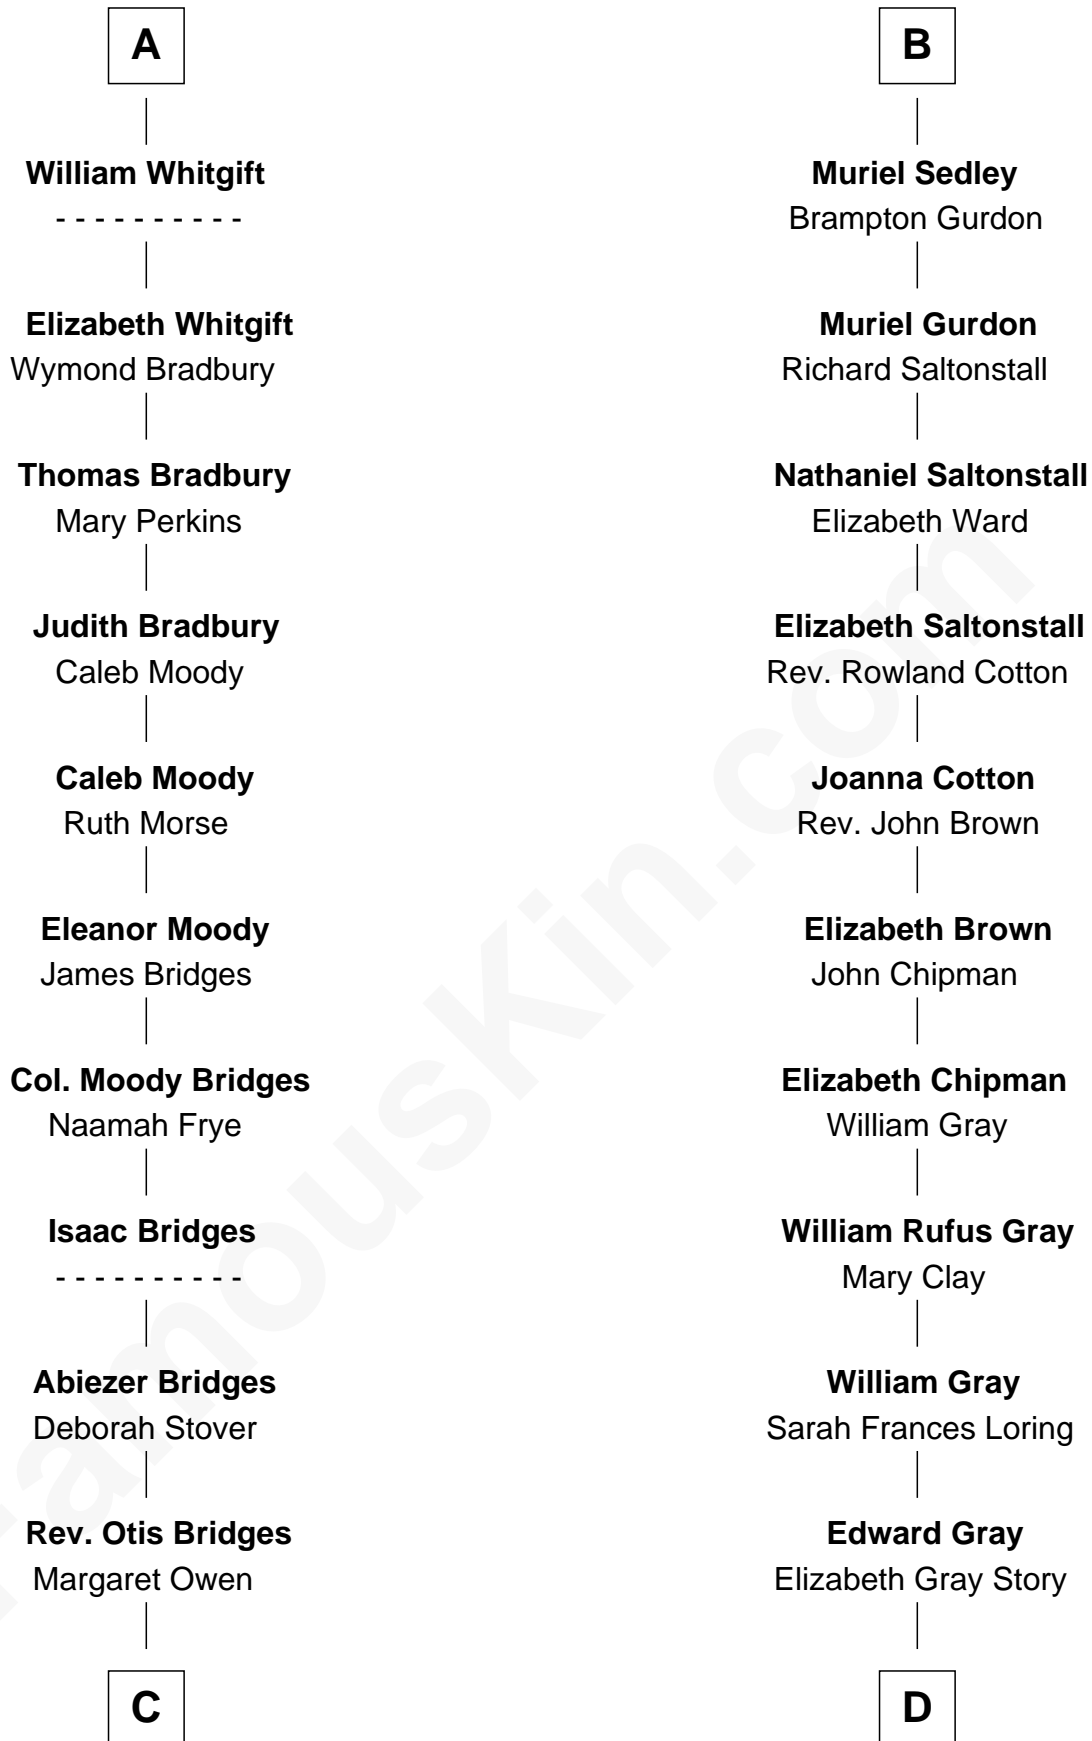

# FamousKin.com Relationship Chart of

**Owen Brewster**

*54th Governor of Maine*

19th cousin of

**Story Musgrave**

*NASA Astronaut*

**John de Mowbray**  
Elizabeth de Segrave

**Eleanor de Mowbray**

**Margaret Mowbray**

Sir Robert Howard

**Sir John Howard**

Margaret Chedworth

**Katherine Howard**

Sir John Bouchier

**Jane Bouchier**

Edmund Knyvet

**John Knyvet**

Agnes Harcourt

**Abigail Knyvet**

Martin Sedley

**B**

**C**

**Owen W. Bridges**

Lydia A. -----

**Carrie S. Bridges**

William Edmund Brewster

**Owen Brewster**

*54th Governor of Maine*

**D**

**Marguerite Gray**

John Butler Swann

**Marguerite Swann**