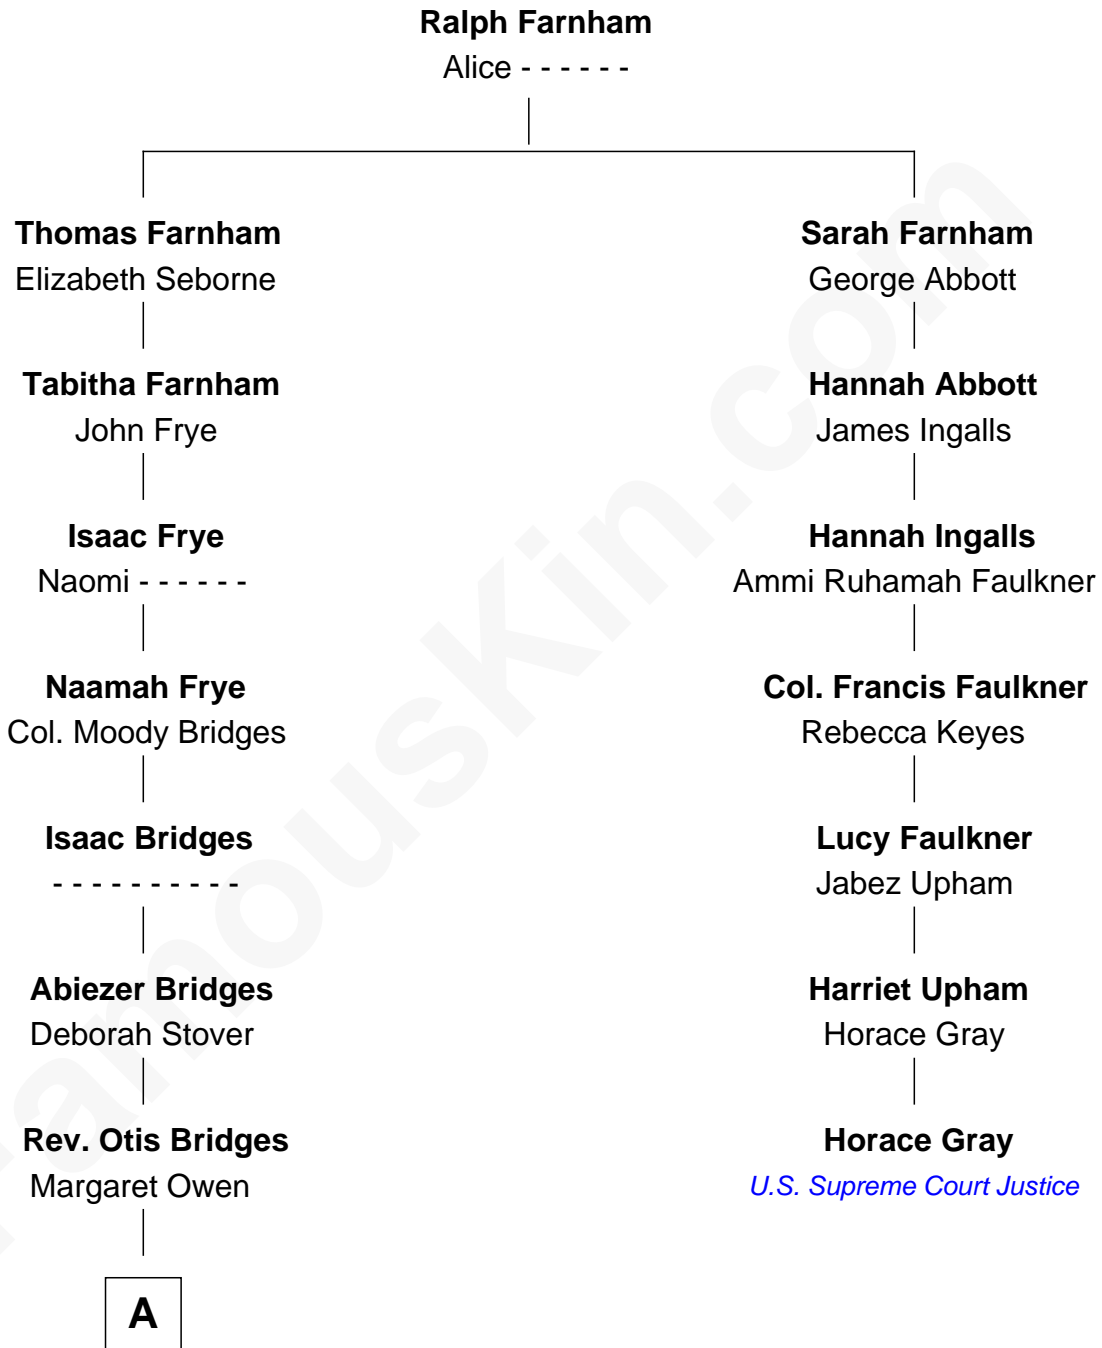

FamousKin.com Relationship Chart of

Owen Brewster

54th Governor of Maine

6th cousin 3 times removed of

Horace Gray

U.S. Supreme Court Justice

A

—
Owen W. Bridges

Lydia A. -----

—
Carrie S. Bridges
William Edmund Brewster

—
Owen Brewster
54th Governor of Maine

FamousKin.com