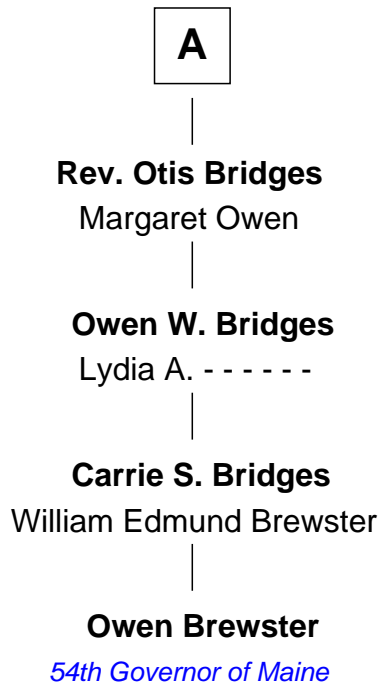

# FamousKin.com Relationship Chart of

**Owen Brewster**

*54th Governor of Maine*

6th cousin 4 times removed of

**Horace Gray**

*U.S. Supreme Court Justice*

FamousKin.com