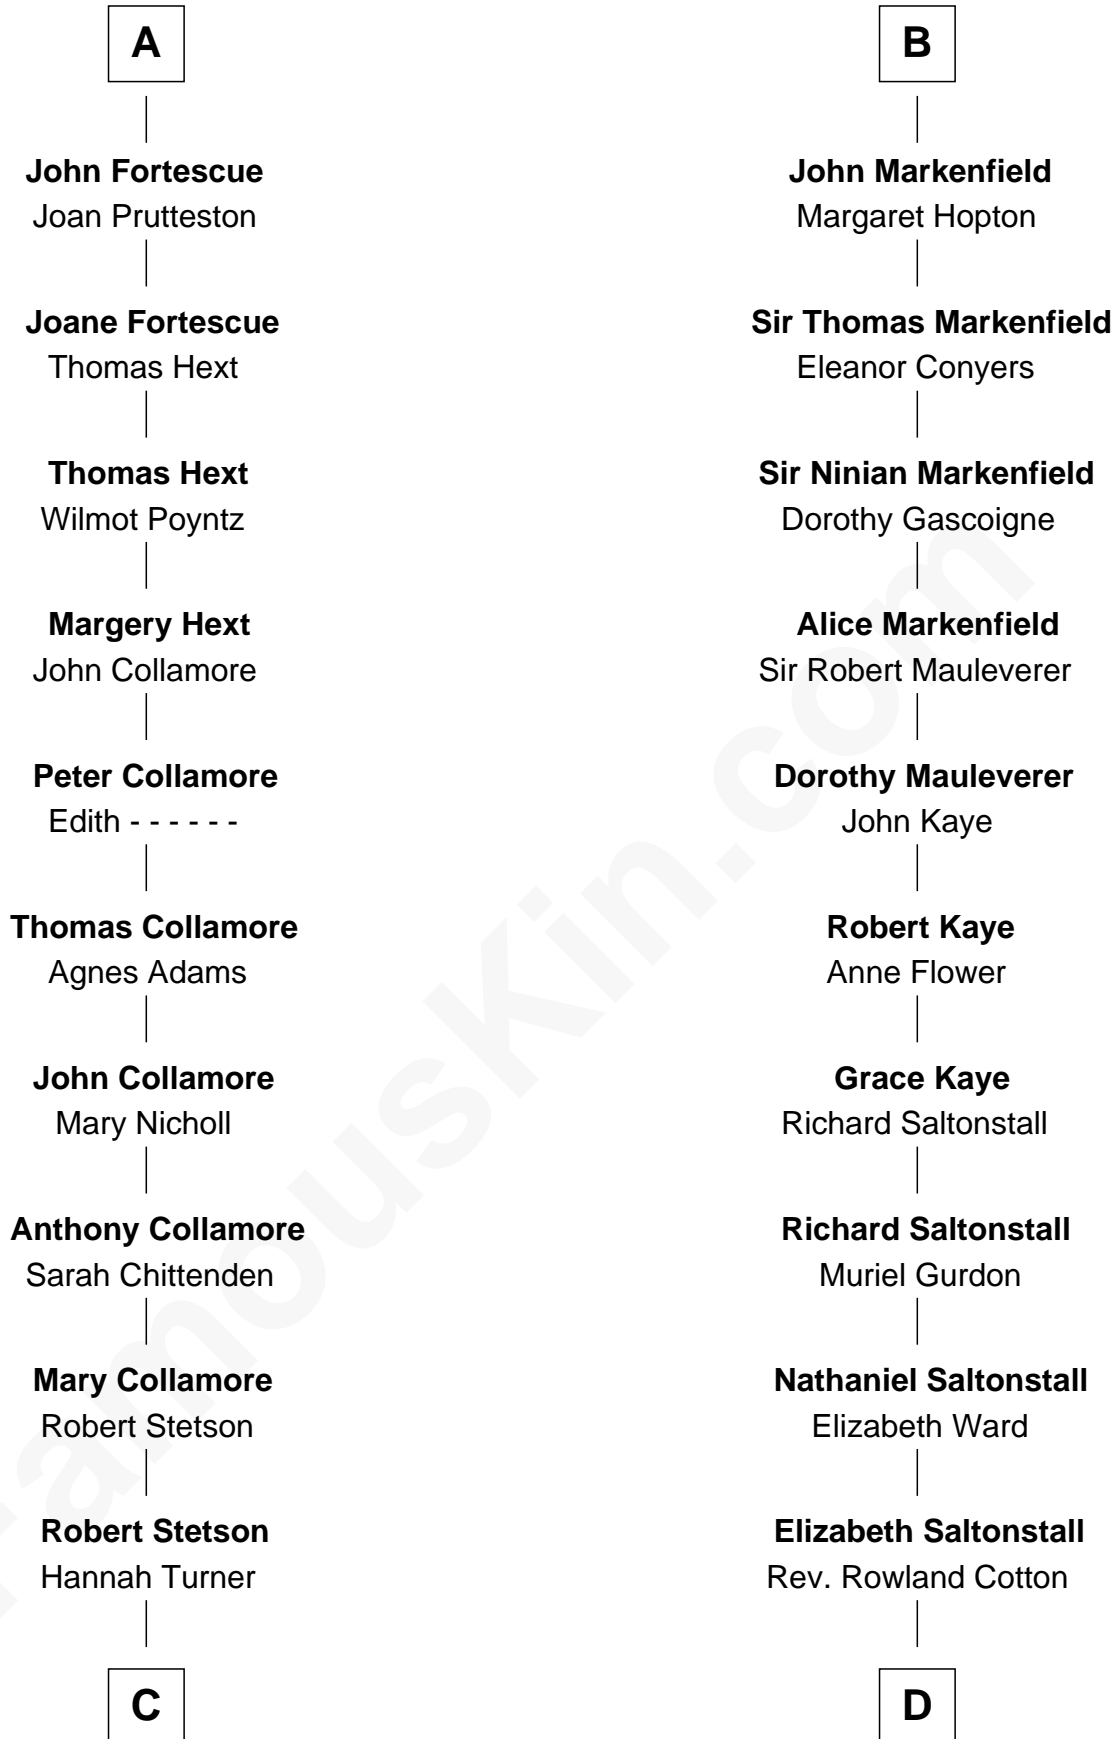

FamousKin.com Relationship Chart of

Owen Brewster

54th Governor of Maine

21st cousin of

Horace Gray

U.S. Supreme Court Justice

Sir Geoffrey FitzPiers

Aveline de Clare

C

Martha Stetson
Morgan Brewster

William Brewster
Christina Briggs

Abiatha B. Brewster
Clara Warren

William Edmund Brewster
Carrie S. Bridges

Owen Brewster
54th Governor of Maine

D

Joanna Cotton
Rev. John Brown