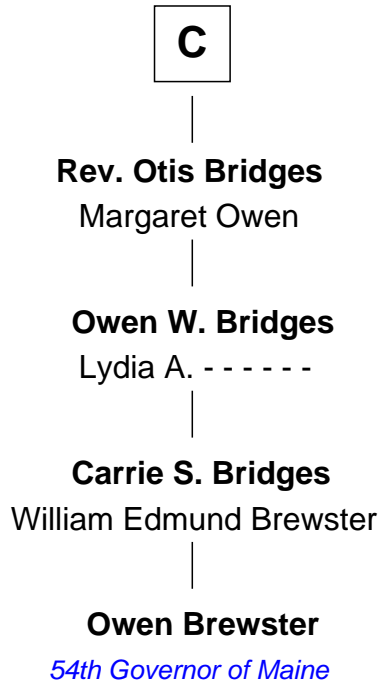

# FamousKin.com Relationship Chart of

**Owen Brewster**

*54th Governor of Maine*

17th cousin 3 times removed of

**Horace Gray**

*U.S. Supreme Court Justice*

FamousKin.com