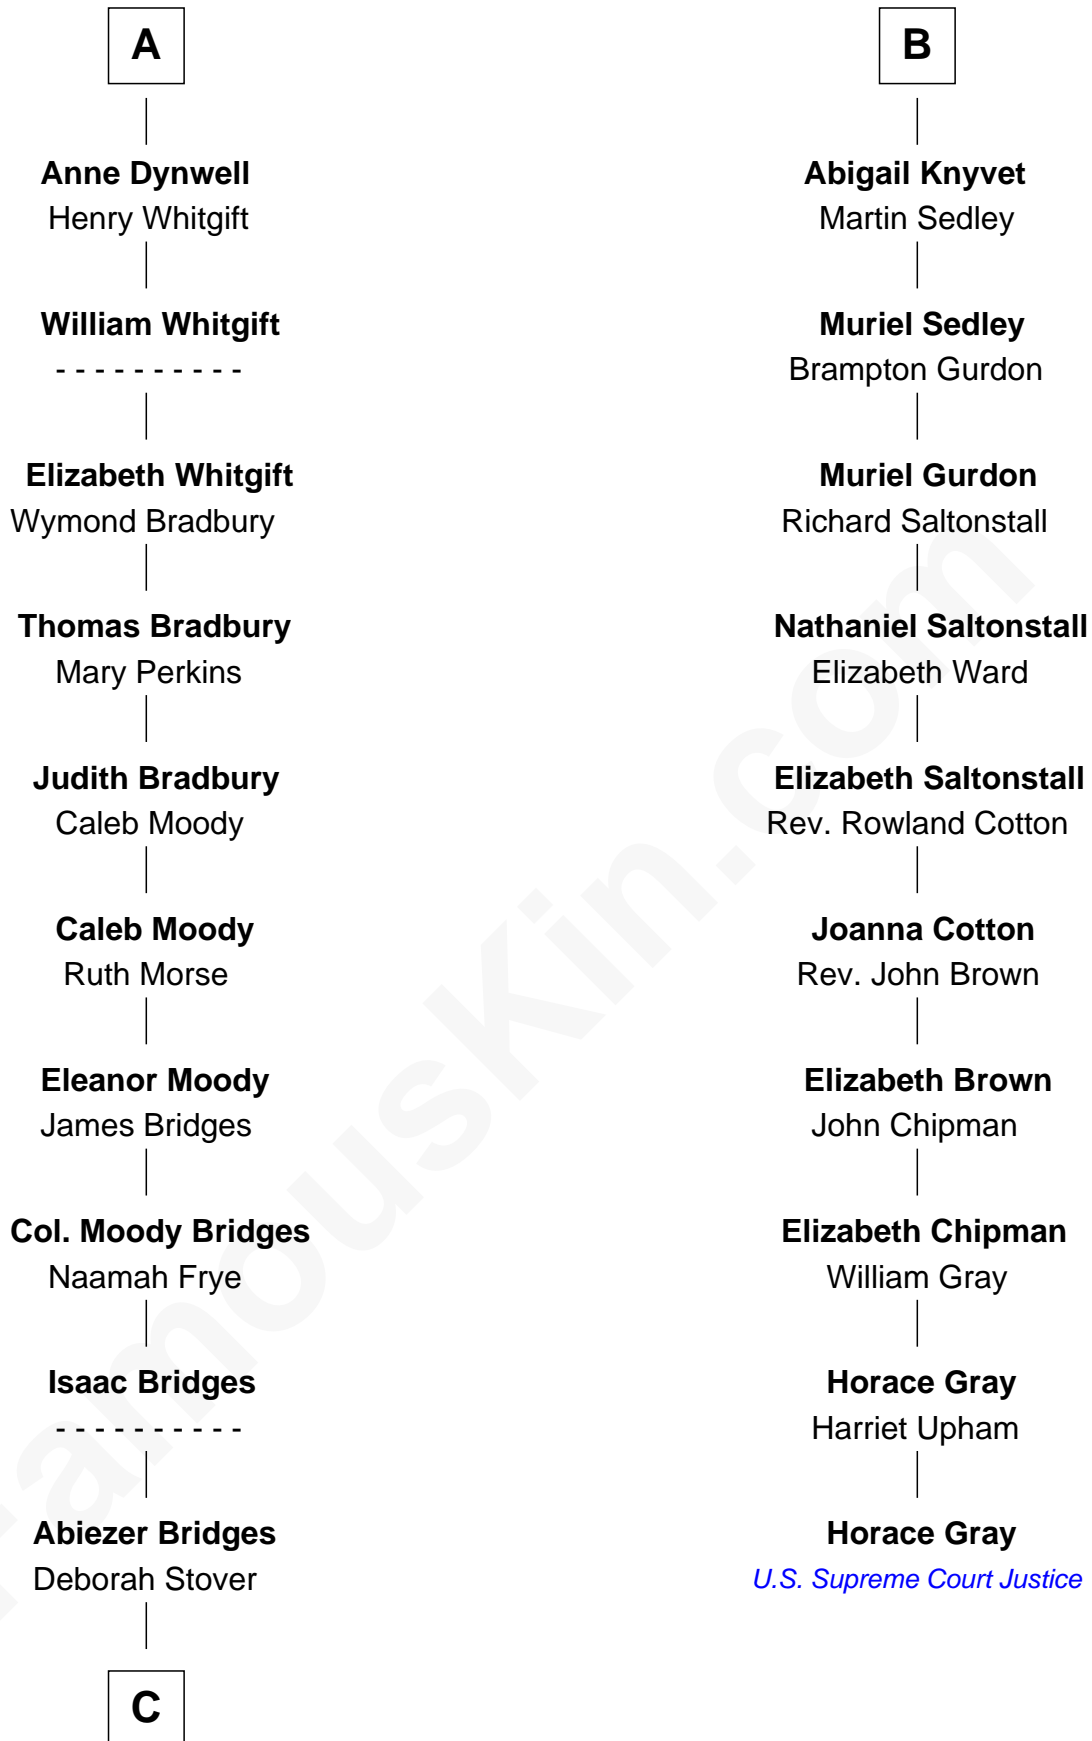

FamousKin.com Relationship Chart of

Owen Brewster

54th Governor of Maine

16th cousin 4 times removed of

Horace Gray

U.S. Supreme Court Justice

Sir William de Ros
Margery de Badlesmere

FamousKin.com