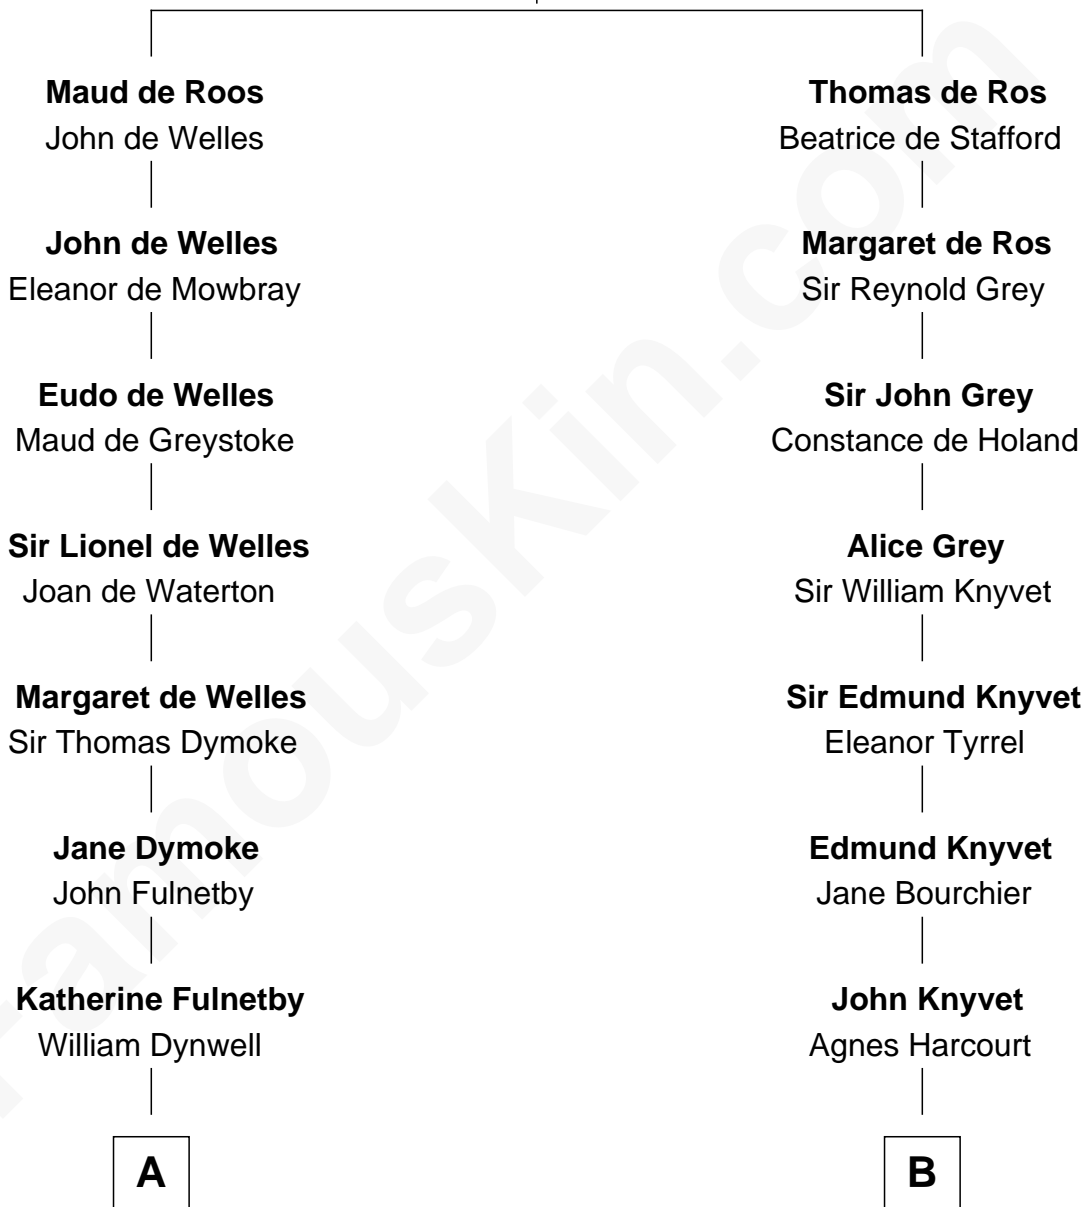

FamousKin.com Relationship Chart of

Owen Brewster

54th Governor of Maine

16th cousin 4 times removed of

Horace Gray

U.S. Supreme Court Justice

Sir William de Ros
Margery de Badlesmere

FamousKin.com