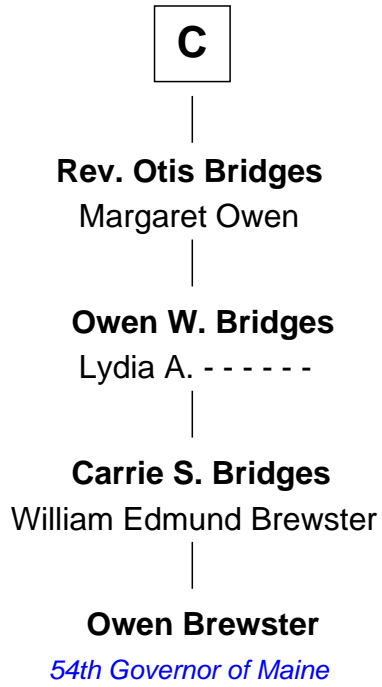

FamousKin.com Relationship Chart of

Owen Brewster

54th Governor of Maine

16th cousin 4 times removed of

Horace Gray

U.S. Supreme Court Justice

Sir William de Ros
Margery de Badlesmere

FamousKin.com