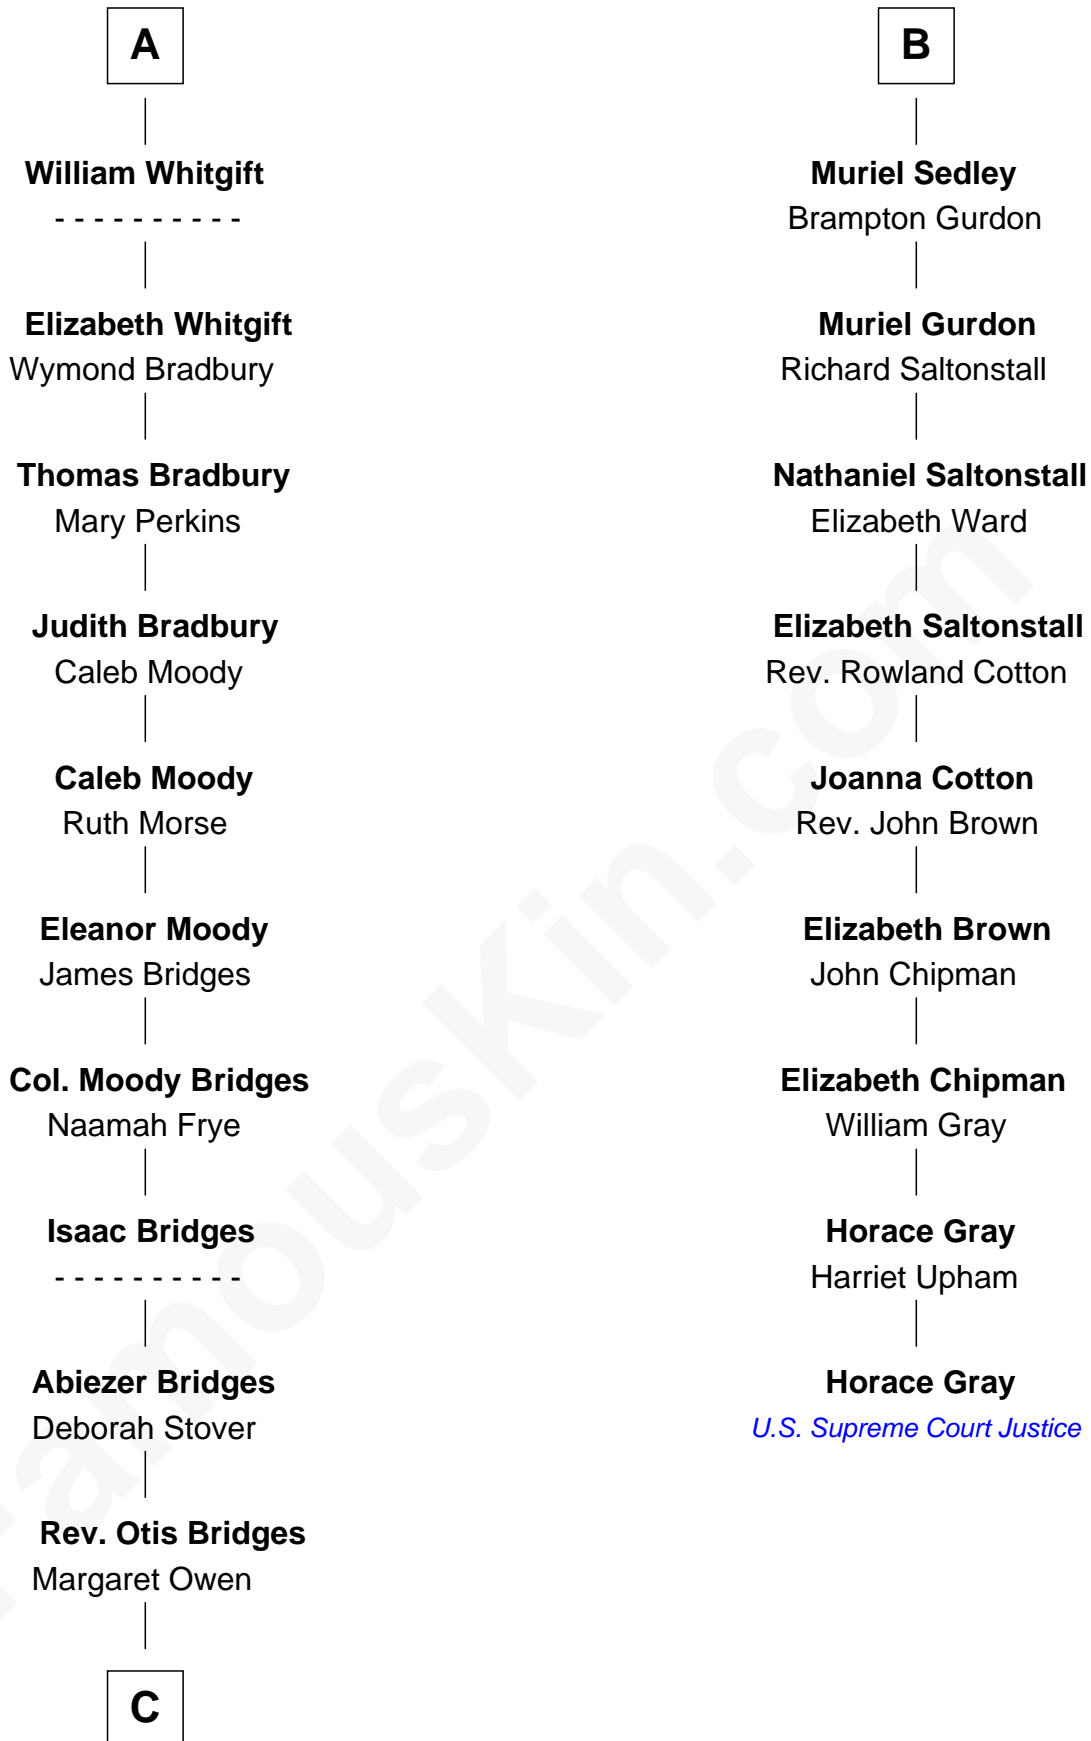

FamousKin.com Relationship Chart of

Owen Brewster

54th Governor of Maine

15th cousin 4 times removed of

Horace Gray

U.S. Supreme Court Justice

C

—
Owen W. Bridges

Lydia A. -----

—
Carrie S. Bridges
William Edmund Brewster

—
Owen Brewster
54th Governor of Maine

FamousKin.com