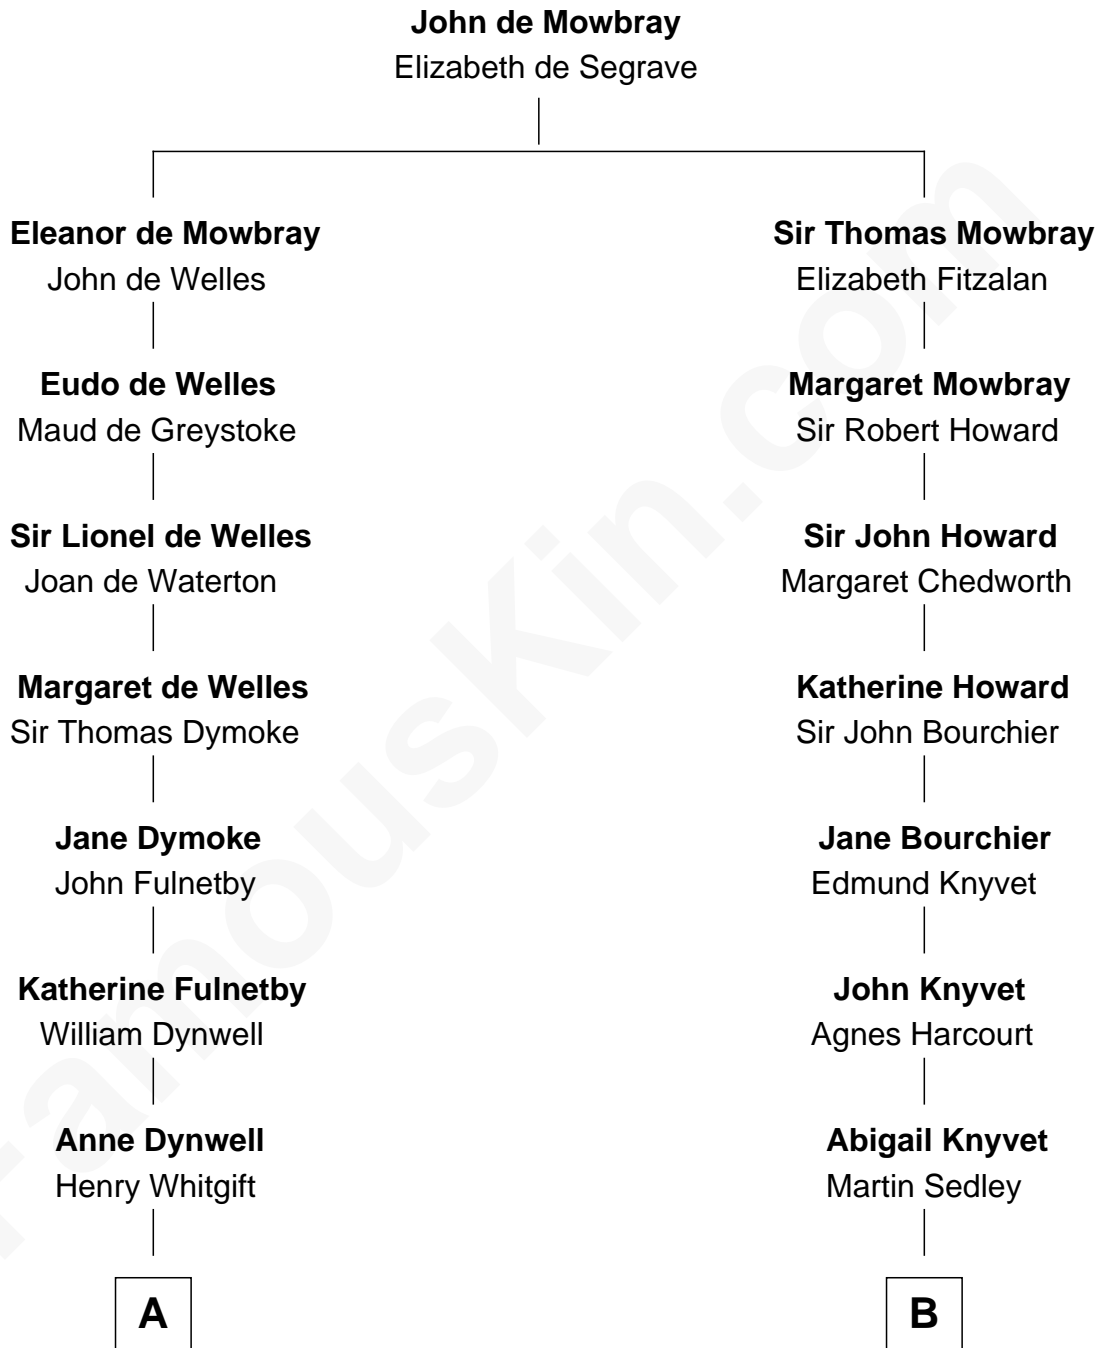

FamousKin.com Relationship Chart of

Owen Brewster

54th Governor of Maine

15th cousin 4 times removed of

Horace Gray

U.S. Supreme Court Justice

C

—
Owen W. Bridges

Lydia A. -----

—
Carrie S. Bridges
William Edmund Brewster

—
Owen Brewster
54th Governor of Maine

FamousKin.com