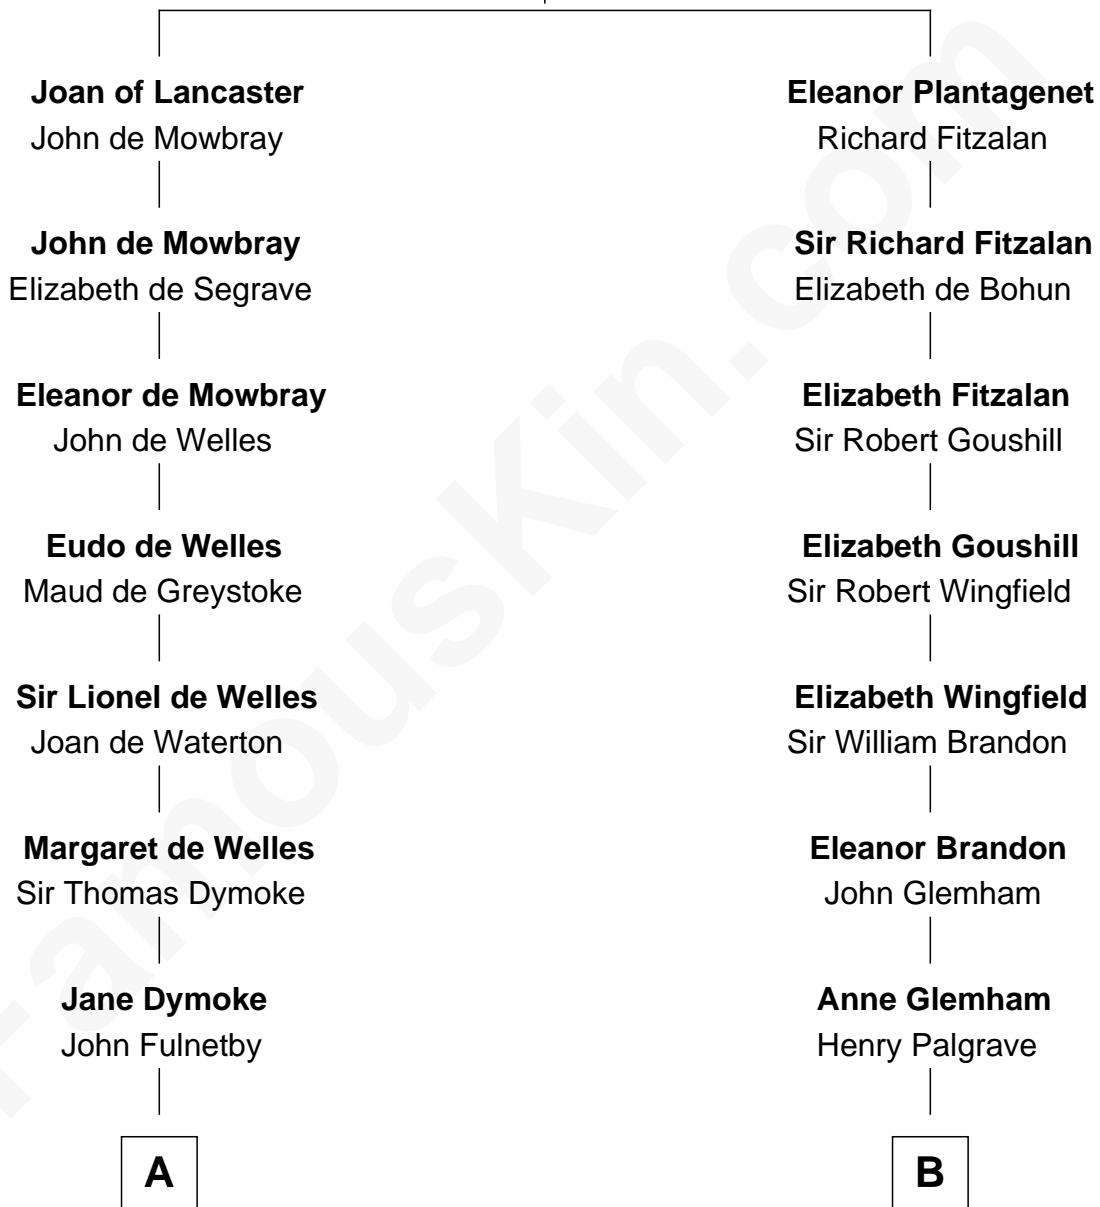

# FamousKin.com Relationship Chart of

**Owen Brewster**

*54th Governor of Maine*

20th cousin 1 time removed of

**Linda Hunt**

*TV and Movie Actress*

**Henry Plantagenet**  
Maud de Chaworth

**C**

**Abiezer Bridges**

Deborah Stover

**Rev. Otis Bridges**

Margaret Owen

**Owen W. Bridges**

Lydia A. -----

**Carrie S. Bridges**

William Edmund Brewster

**Owen Brewster**

*54th Governor of Maine*

**D**

**Charles Phillips Hunt**

Ella Maria Read

**Charles Edwin Hunt**

Louise Phipps Davy

**Raymond Davy Hunt**