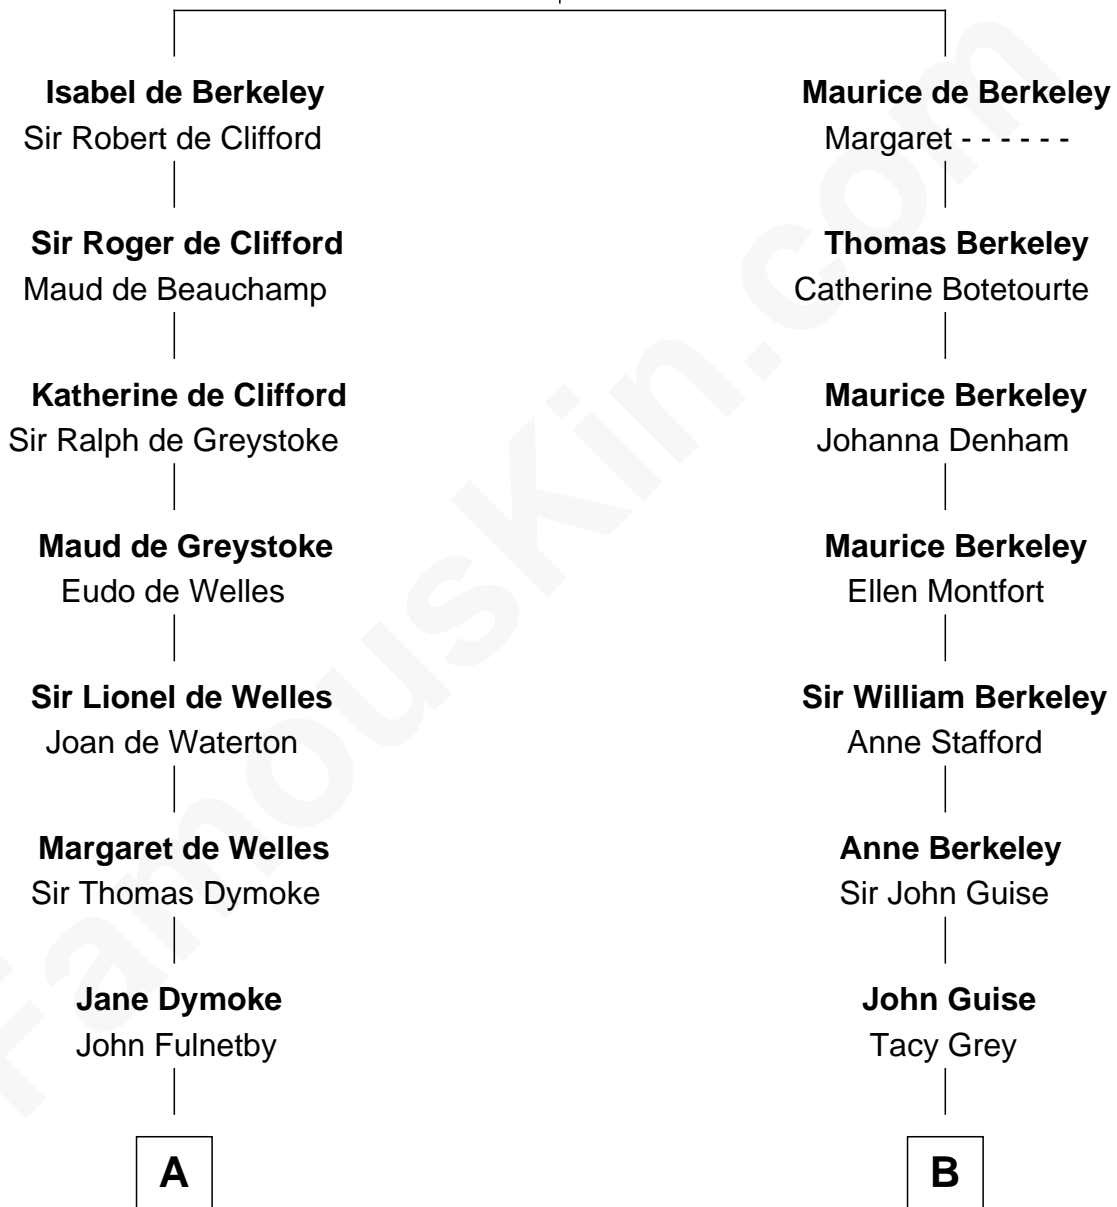

FamousKin.com Relationship Chart of

Owen Brewster

54th Governor of Maine

21st cousin of

Linda Hunt

TV and Movie Actress

Sir Maurice de Berkeley

Eve la Zouche

William Edmund Brewster

Owen Brewster

54th Governor of Maine

D

Charles Edwin Hunt

Marcia E. Phillips

Charles Phillips Hunt

Ella Maria Read