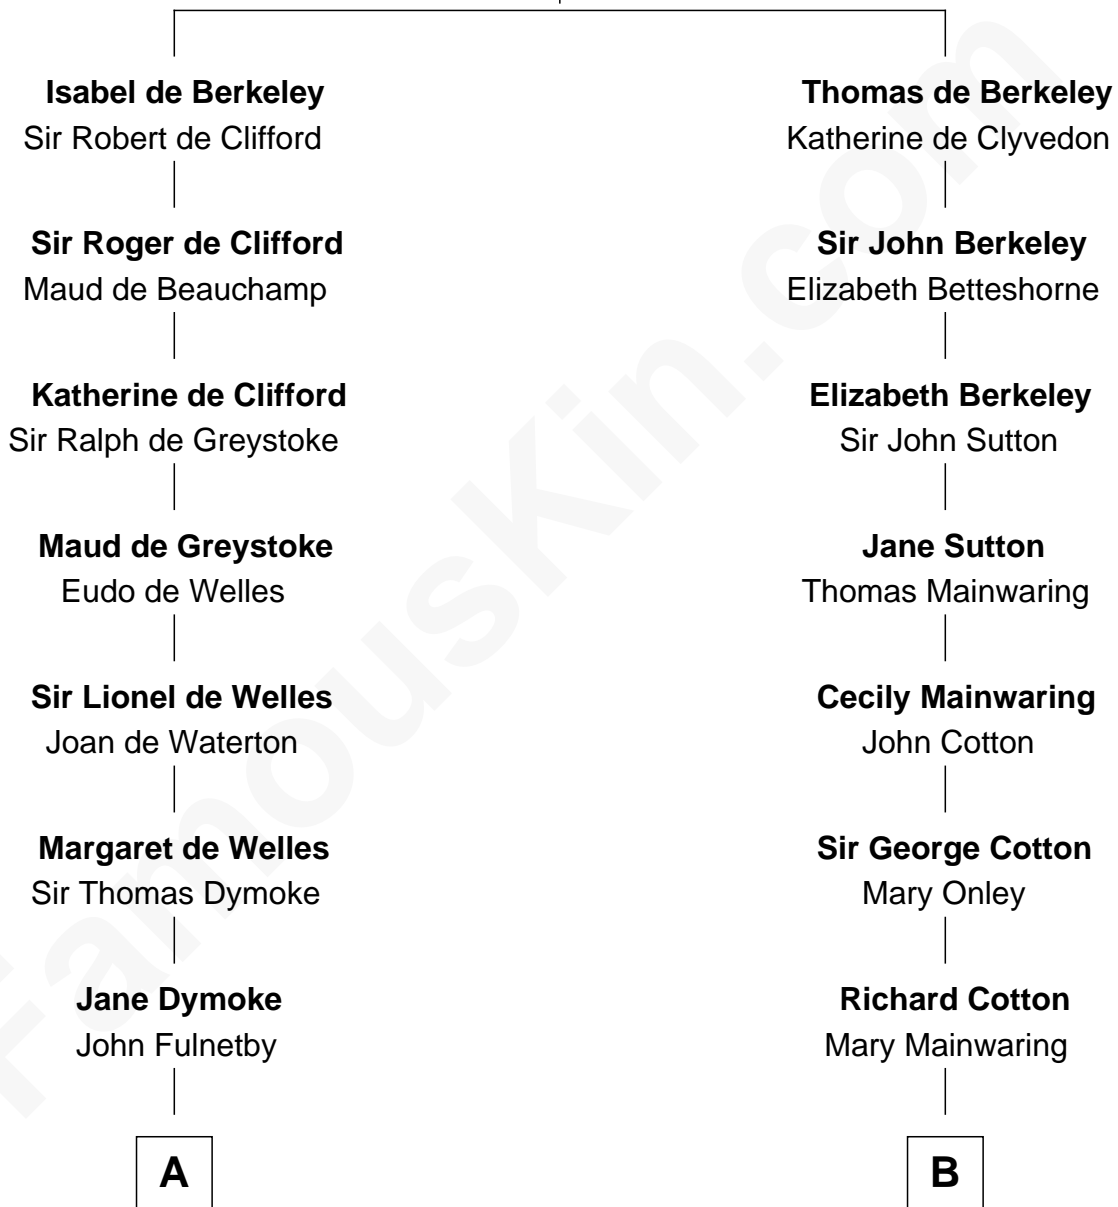

FamousKin.com Relationship Chart of

Owen Brewster

54th Governor of Maine

17th cousin 4 times removed of

Lizzie Borden

Accused Murderess

Sir Maurice de Berkeley

Eve la Zouche

William Edmund Brewster

Owen Brewster

54th Governor of Maine

FamousKin.com