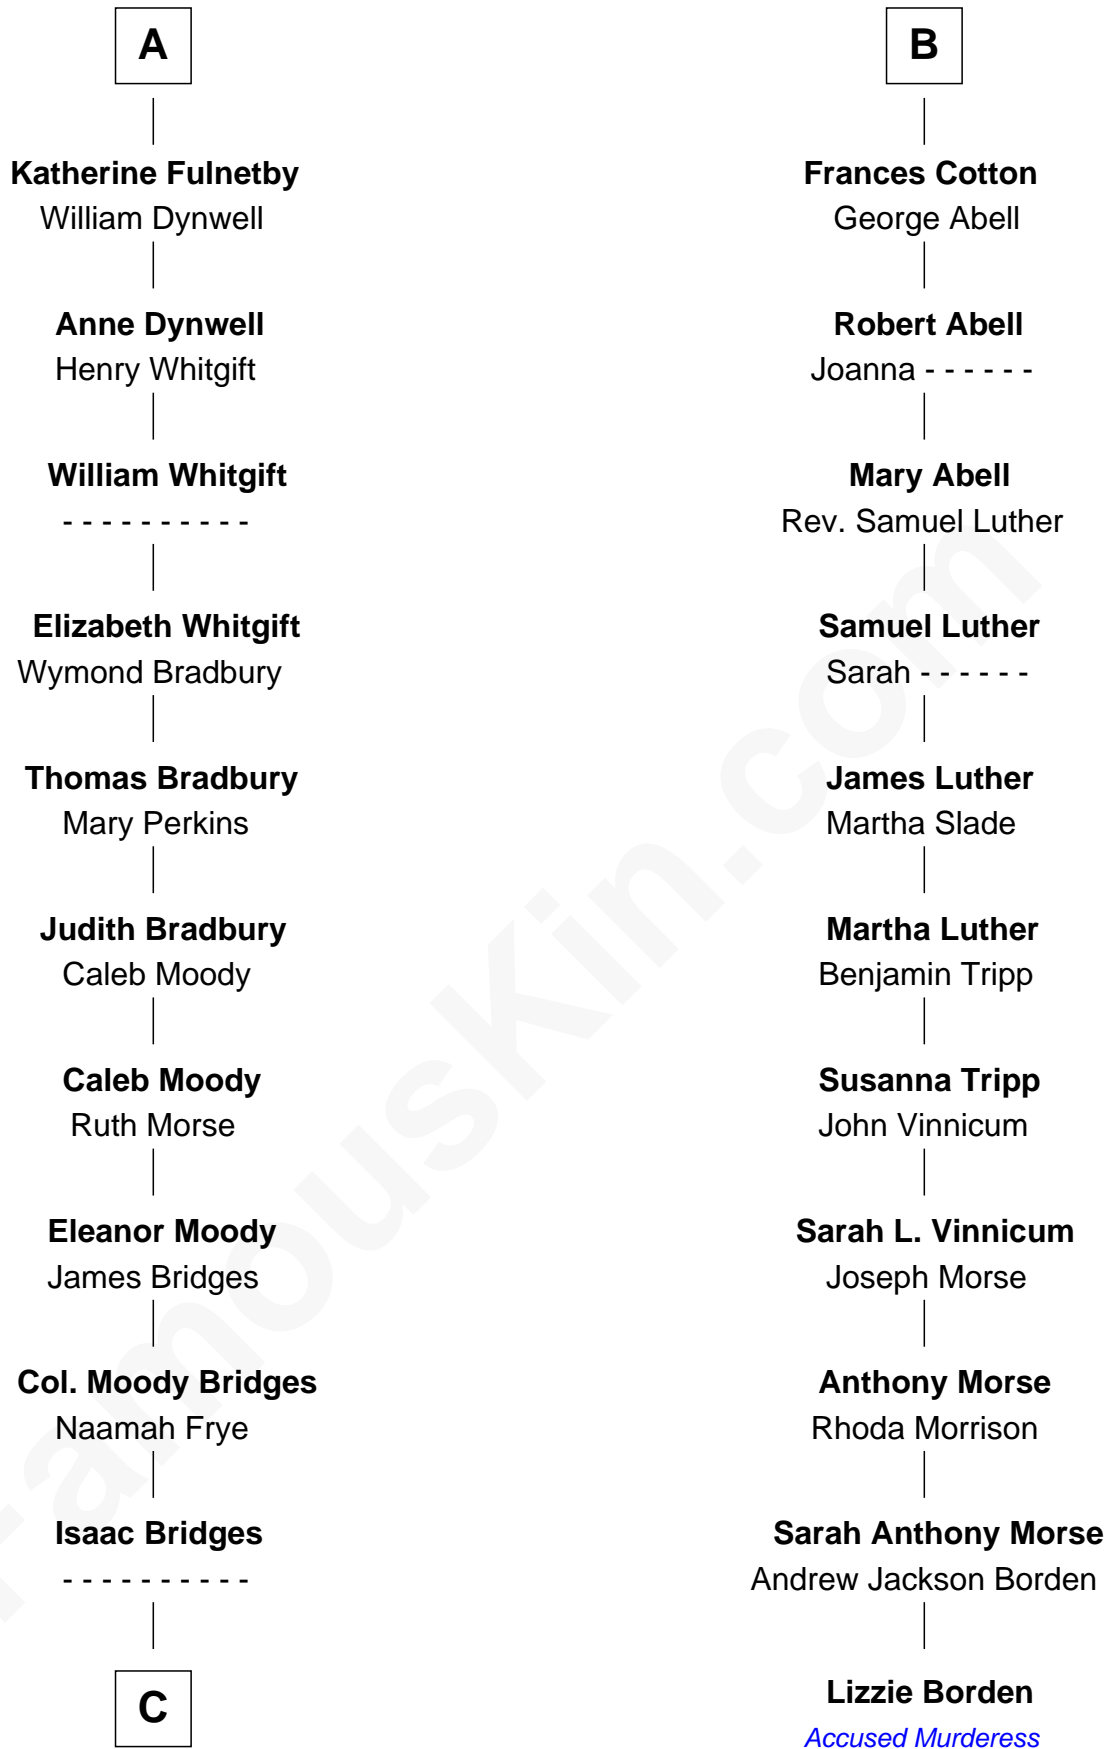

FamousKin.com Relationship Chart of

Owen Brewster

54th Governor of Maine

17th cousin 4 times removed of

Lizzie Borden

Accused Murderess

Sir Maurice de Berkeley

Eve la Zouche

C

Abiezer Bridges

Deborah Stover

Rev. Otis Bridges

Margaret Owen

Owen W. Bridges

Lydia A. -----

Carrie S. Bridges

William Edmund Brewster

Owen Brewster

54th Governor of Maine

FamousKin.com