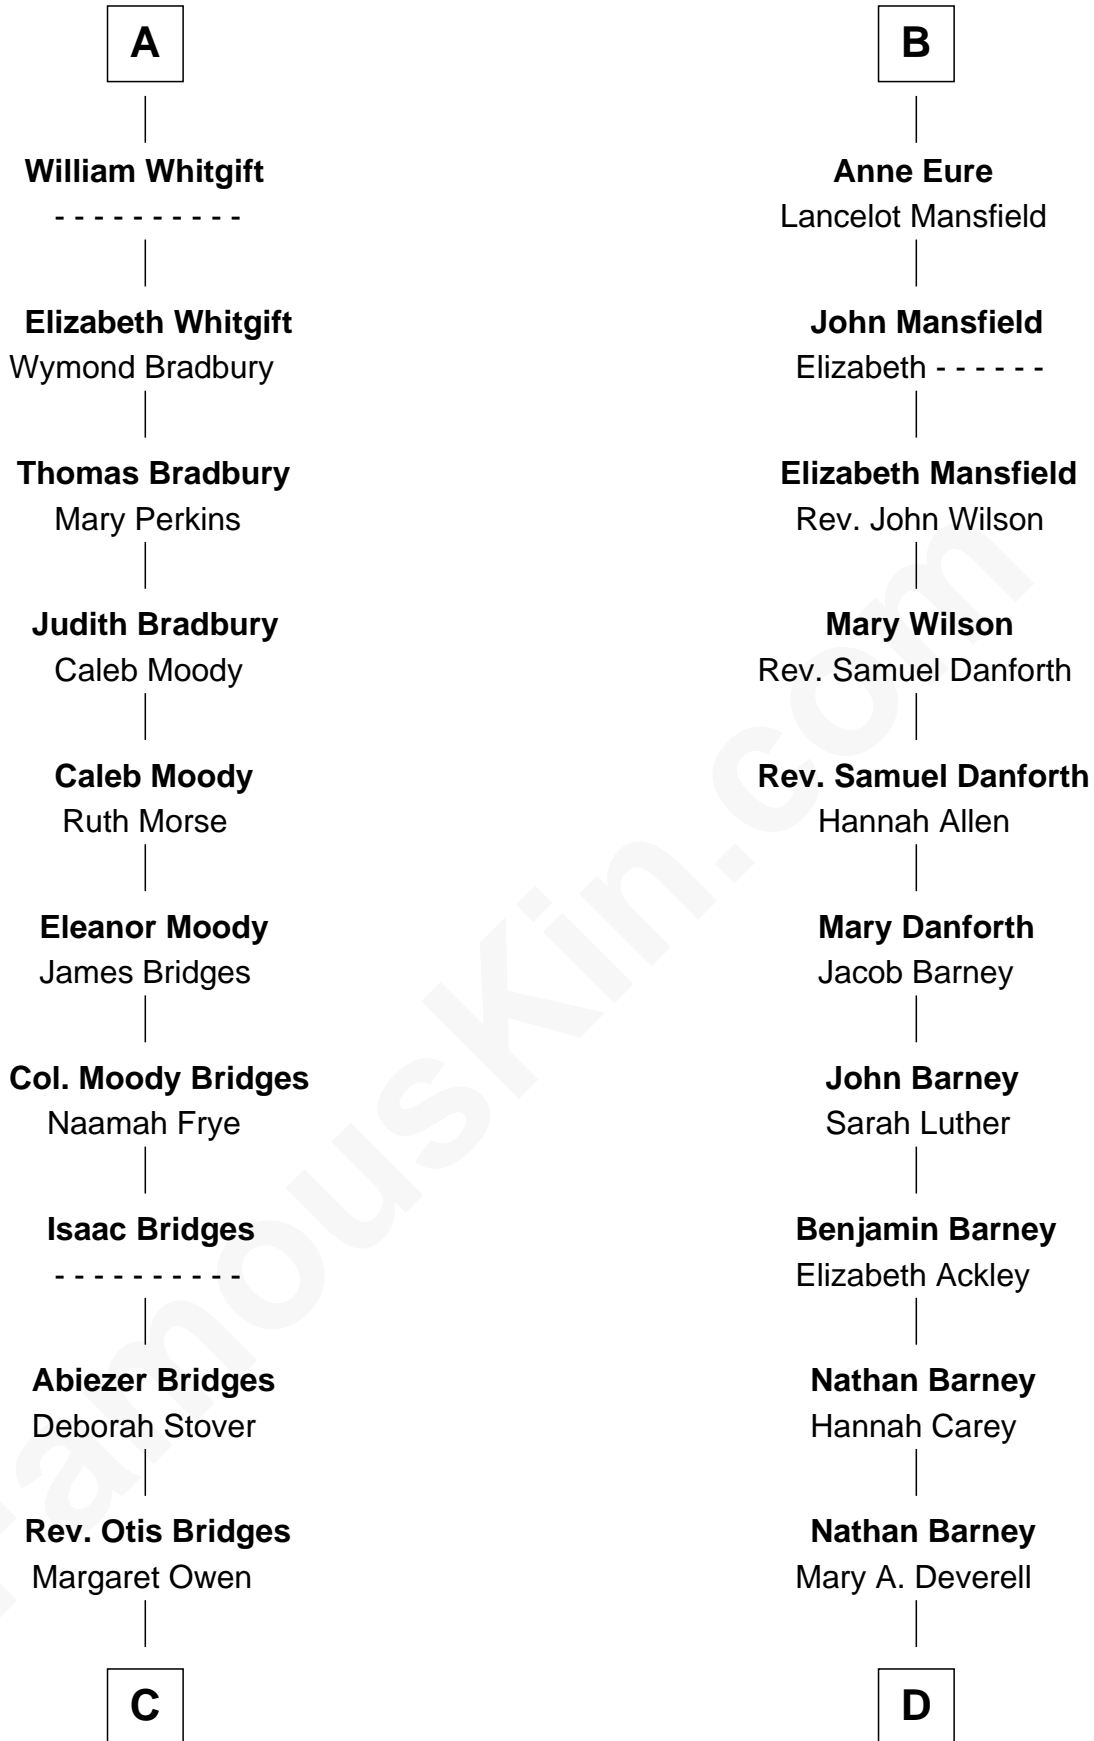

# FamousKin.com Relationship Chart of

**Owen Brewster**

*54th Governor of Maine*

19th cousin of

**Elizabeth Montgomery**

*TV Actress - "Bewitched"*

**Sir William de Aton**

Isabel de Percy

Sir Ralph Eure

**Sir William Eure**

Maud Fitzhugh

**Sir Ralph Eure**

Eleanor Greystoke

**Sir William Eure**

Margaret Constable

**Sir Ralph Eure**

Muriel Hastings

**Sir William Eure**

Elizabeth Willoughby

**Sir Ralph Eure**

Margery Bowes

**B**

**C**

**Owen W. Bridges**

Lydia A. -----

**Carrie S. Bridges**

William Edmund Brewster

**Owen Brewster**

*54th Governor of Maine*

**D**

**Mary Weed Barney**

Henry Montgomery