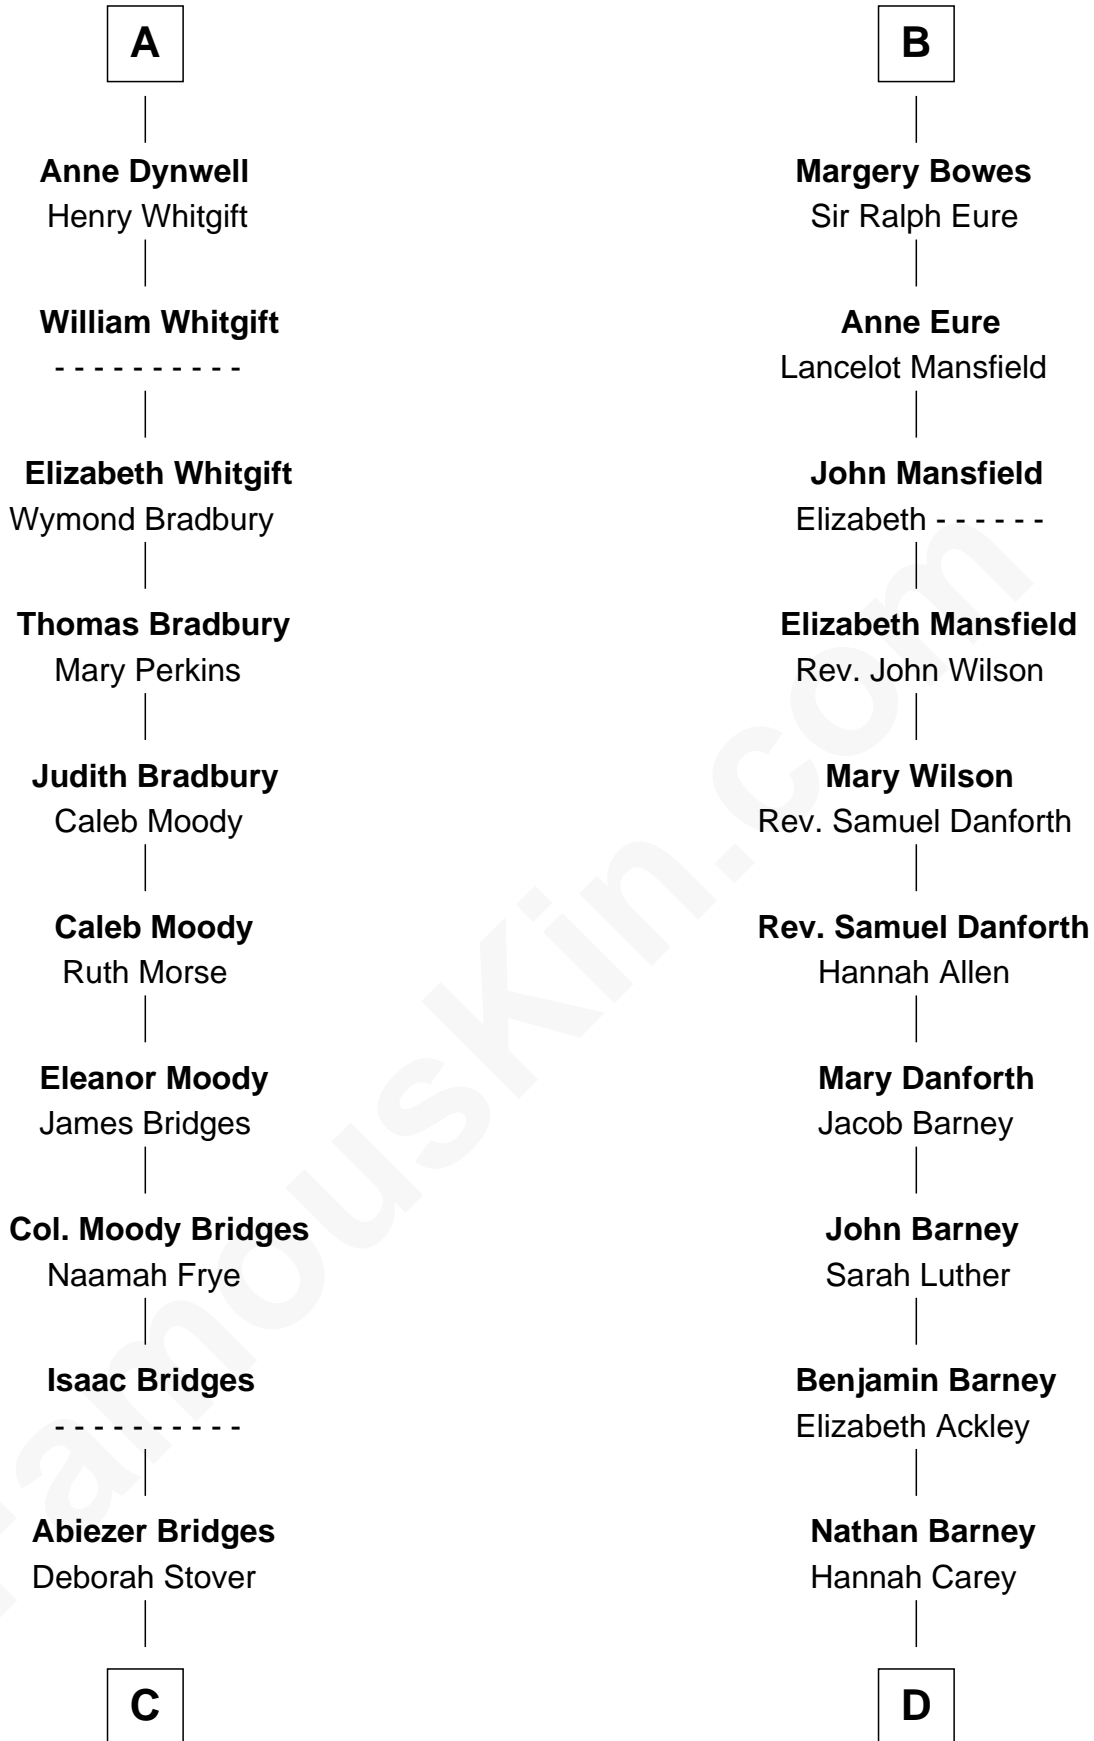

FamousKin.com Relationship Chart of

Owen Brewster

54th Governor of Maine

20th cousin of

Elizabeth Montgomery

TV Actress - "Bewitched"

Sir Geoffrey le Scrope

Ivetta de Ros

54th Governor of Maine

D

Nathan Barney

Mary A. Deverell

Mary Weed Barney

Henry Montgomery

Henry Montgomery

Elizabeth Bryan Allen