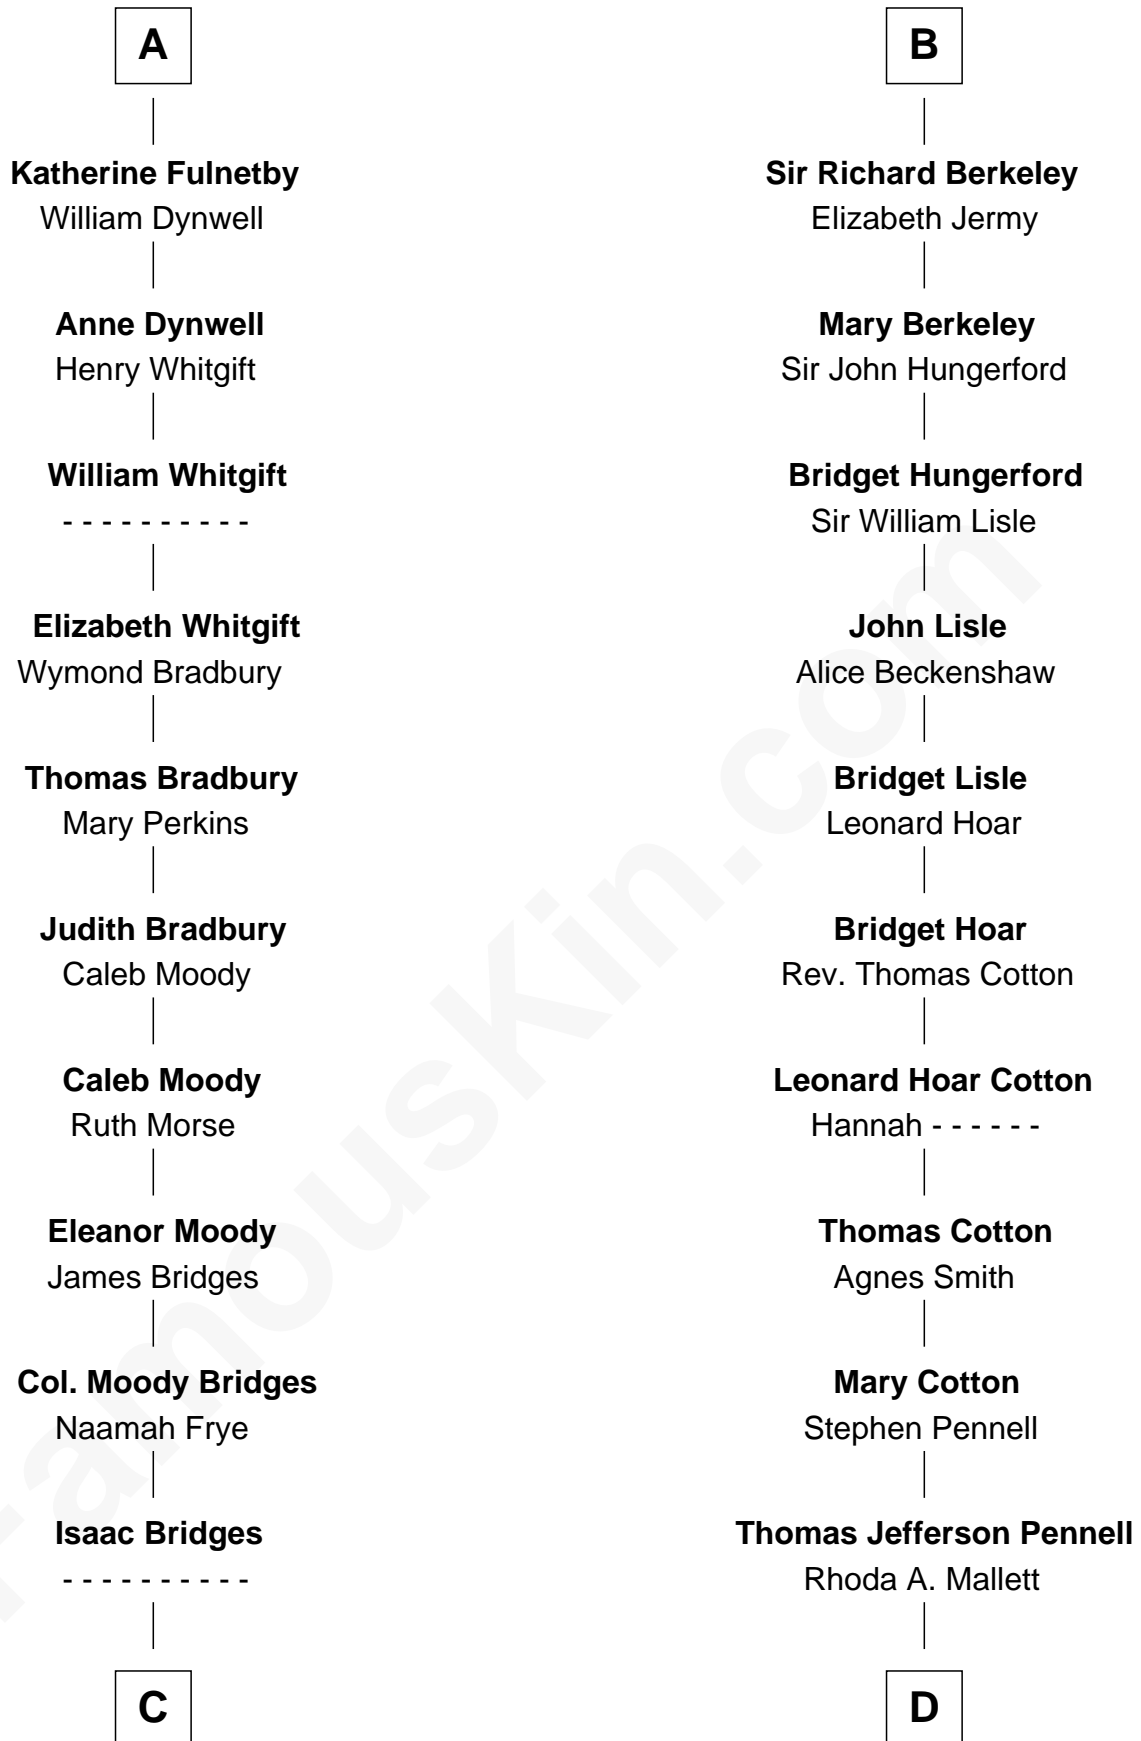

FamousKin.com Relationship Chart of

Owen Brewster

54th Governor of Maine

21st cousin of

Warren Buffett

Chairman & CEO, Berkshire Hathaway

Bartholomew de Badlesmere

Margaret de Clare

Sir William de Bohun

Elizabeth de Bohun

Sir Richard Fitzalan

Elizabeth Fitzalan

Sir Thomas Mowbray

Isabel Mowbray

Sir James Berkeley

Maurice Berkeley

Isabel Mead

Anne Berkeley

Sir William Dennis

Isabel Dennis

Sir John Berkeley

B

C

Abiezer Bridges