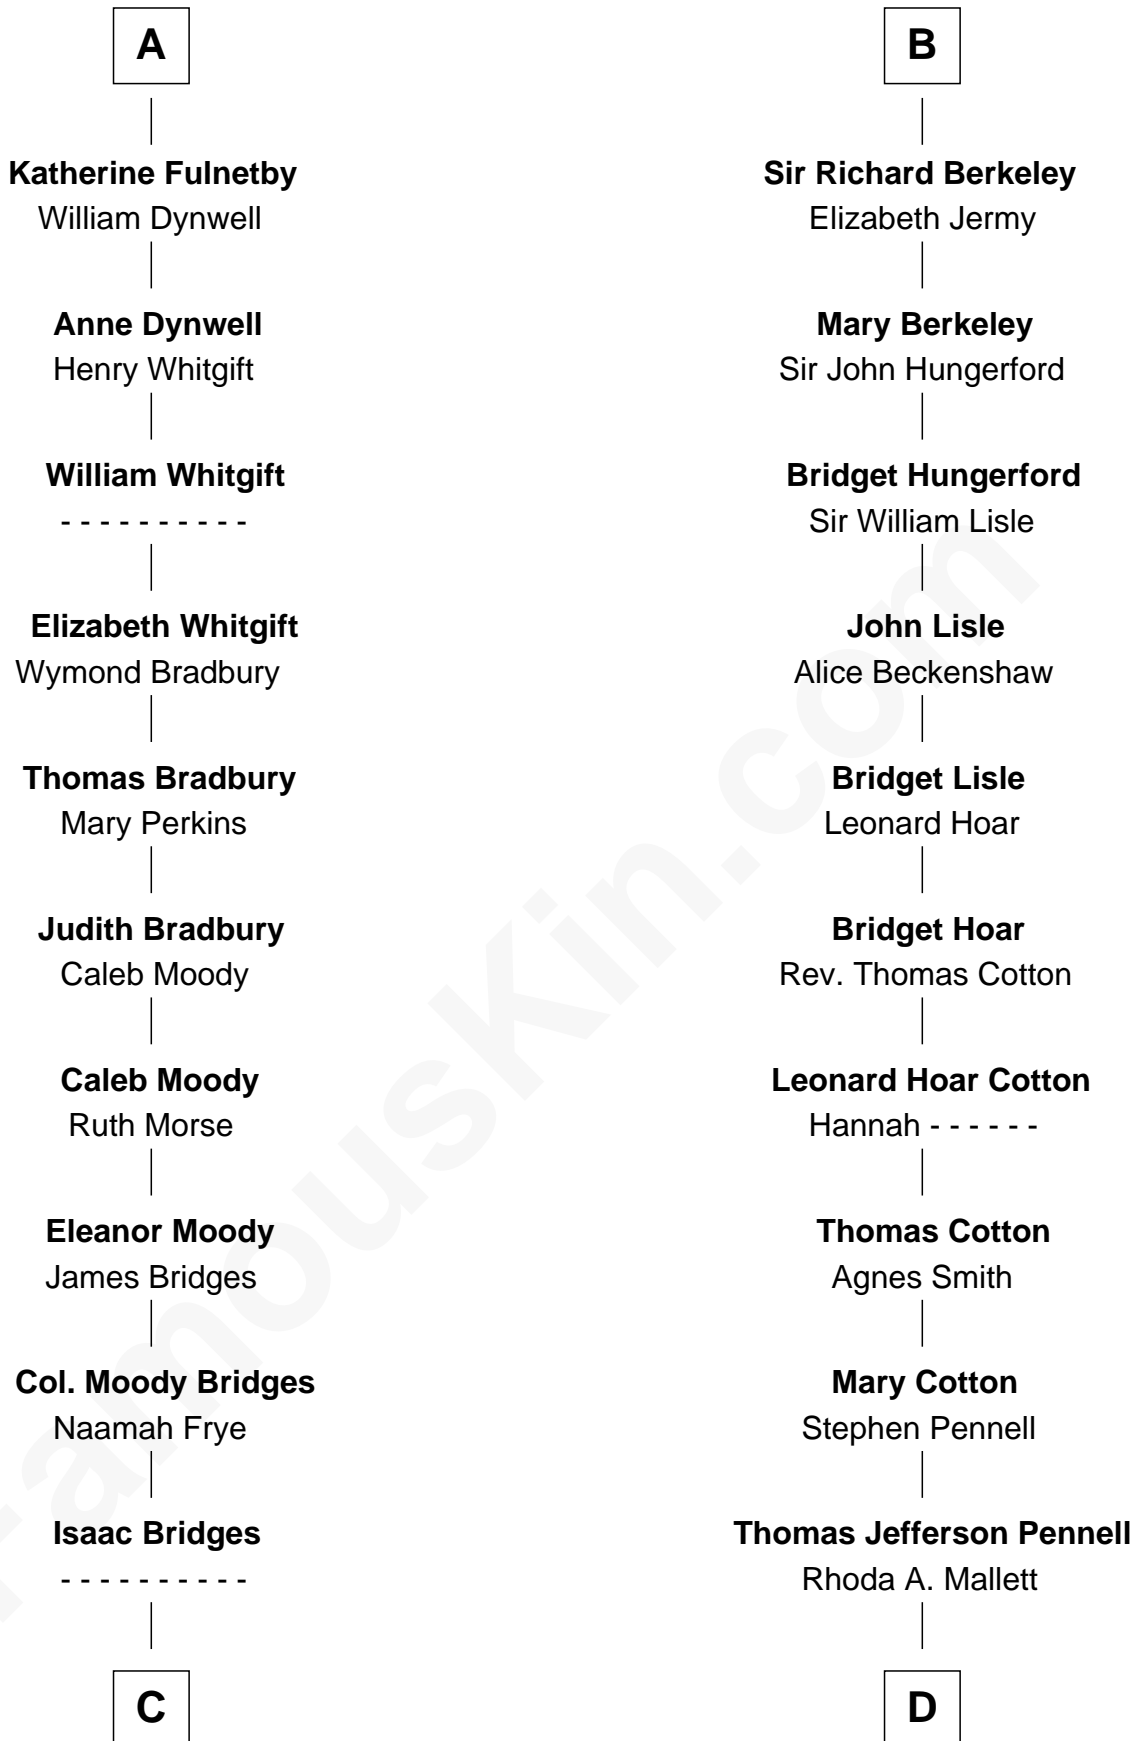

FamousKin.com Relationship Chart of

Owen Brewster

54th Governor of Maine

21st cousin of

Warren Buffett

Chairman & CEO, Berkshire Hathaway

Sir Maurice de Berkeley

Eve la Zouche

William Edmund Brewster

Owen Brewster

54th Governor of Maine

D

Deborah Collamore Pennell

John Watson

Susan Ann Watson

Ford Bela Barber