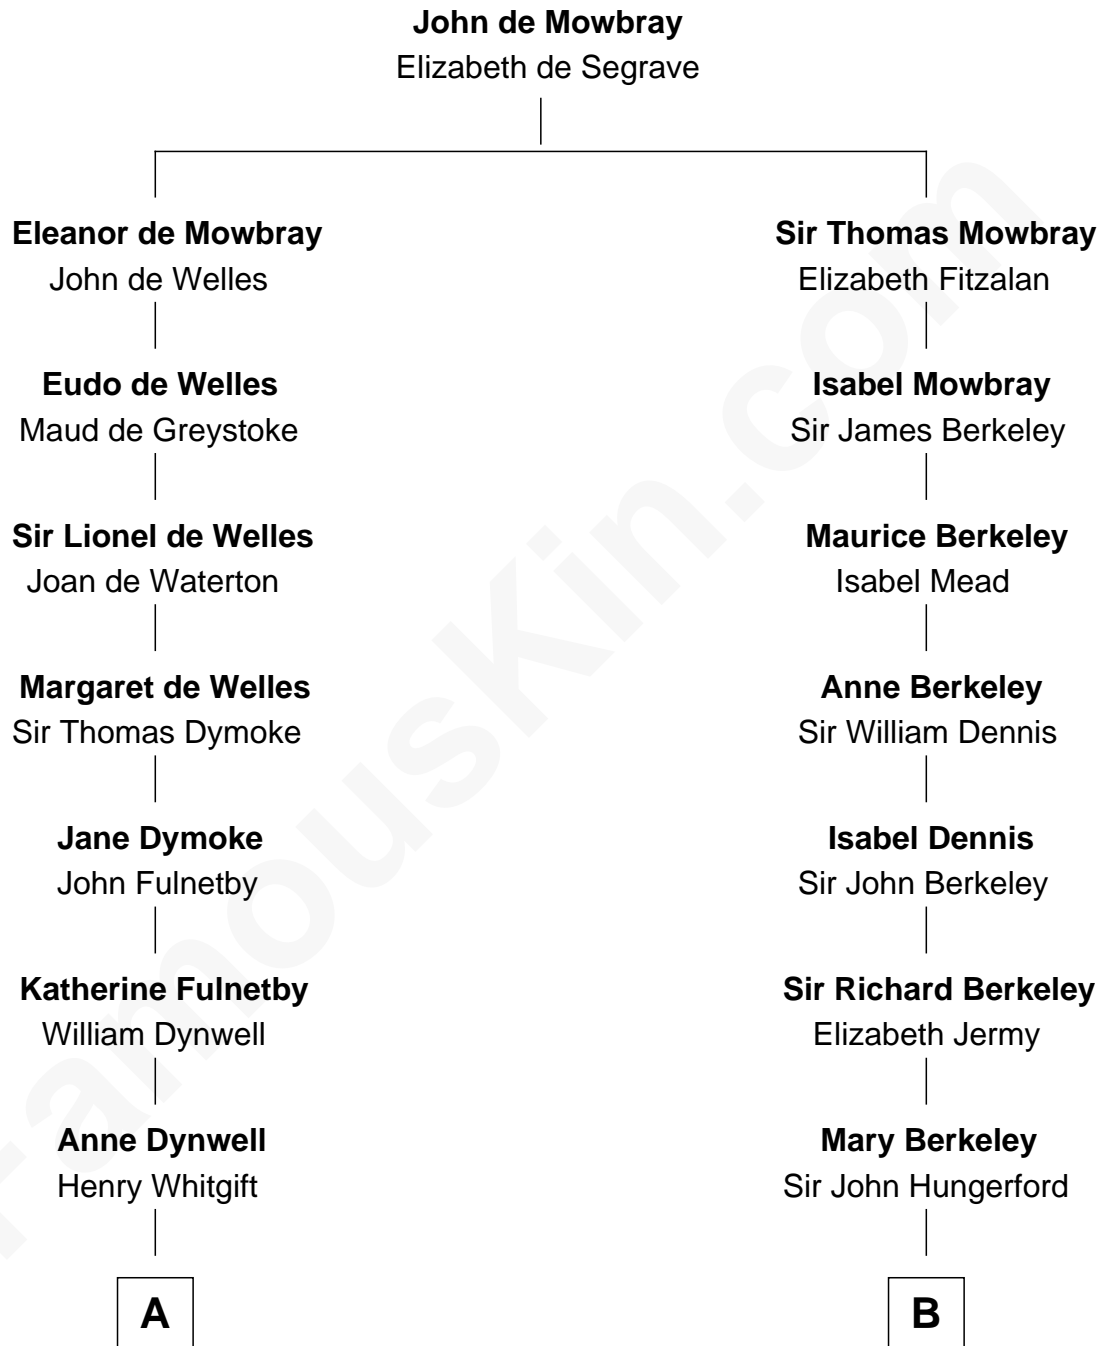

FamousKin.com Relationship Chart of

Owen Brewster

54th Governor of Maine

19th cousin of

Warren Buffett

Chairman & CEO, Berkshire Hathaway

C

Owen W. Bridges

Lydia A. -----

Carrie S. Bridges

William Edmund Brewster

Owen Brewster

54th Governor of Maine

D

Stella Frances Barber

John Ammon Stahl