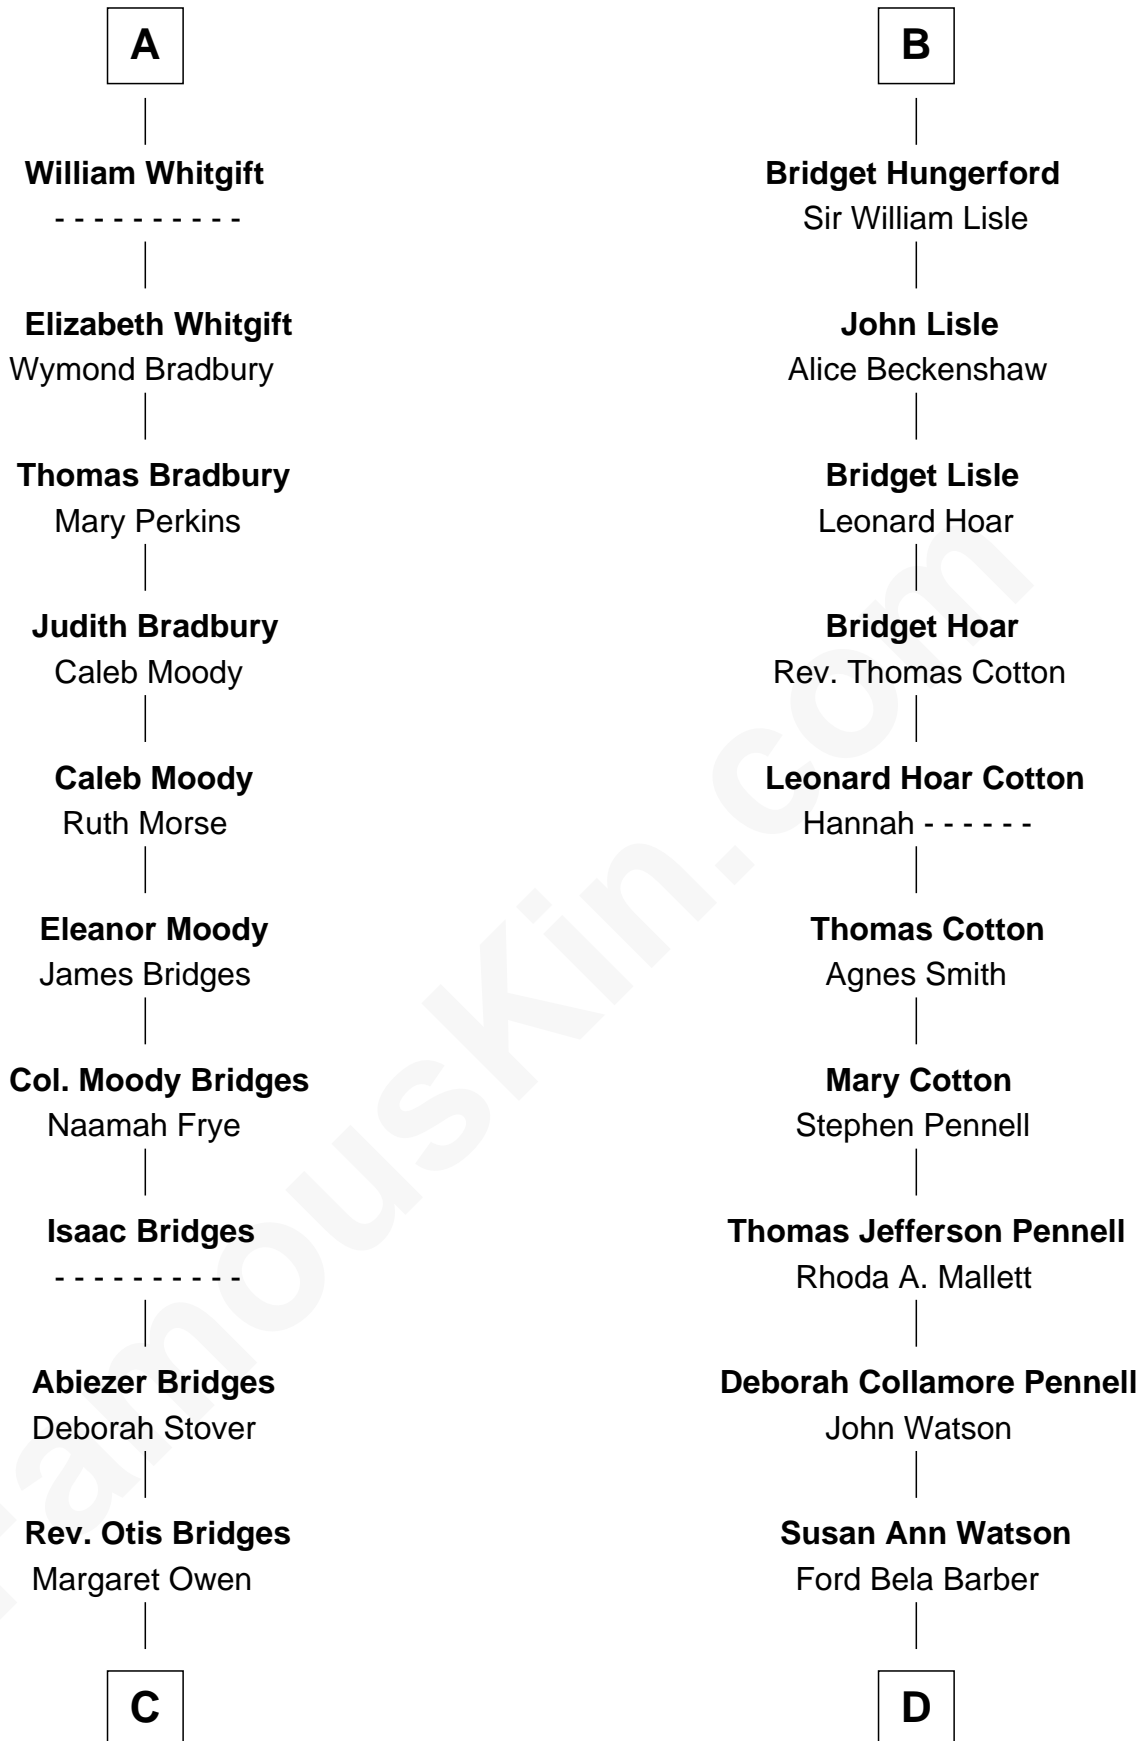

FamousKin.com Relationship Chart of

Owen Brewster

54th Governor of Maine

19th cousin of

Warren Buffett

Chairman & CEO, Berkshire Hathaway

C

Owen W. Bridges

Lydia A. -----

Carrie S. Bridges

William Edmund Brewster

Owen Brewster

54th Governor of Maine

D

Stella Frances Barber

John Ammon Stahl