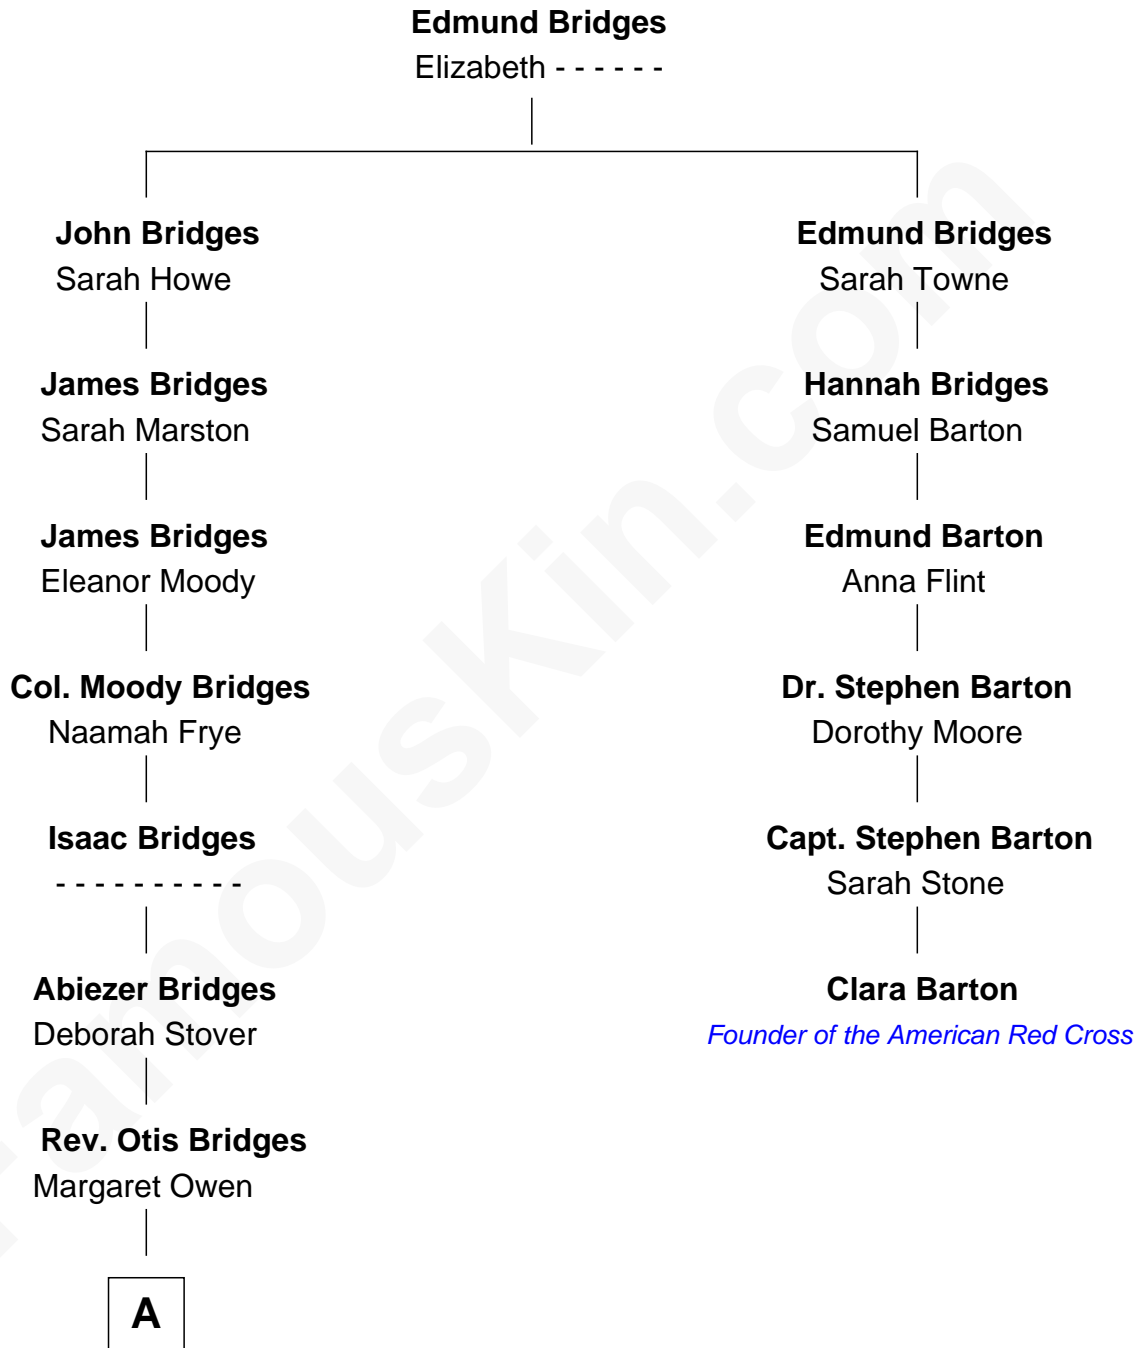

FamousKin.com Relationship Chart of

Owen Brewster

54th Governor of Maine

5th cousin 4 times removed of

Clara Barton

Founder of the American Red Cross

A

—
Owen W. Bridges

Lydia A. -----

—
Carrie S. Bridges
William Edmund Brewster

—
Owen Brewster
54th Governor of Maine

FamousKin.com