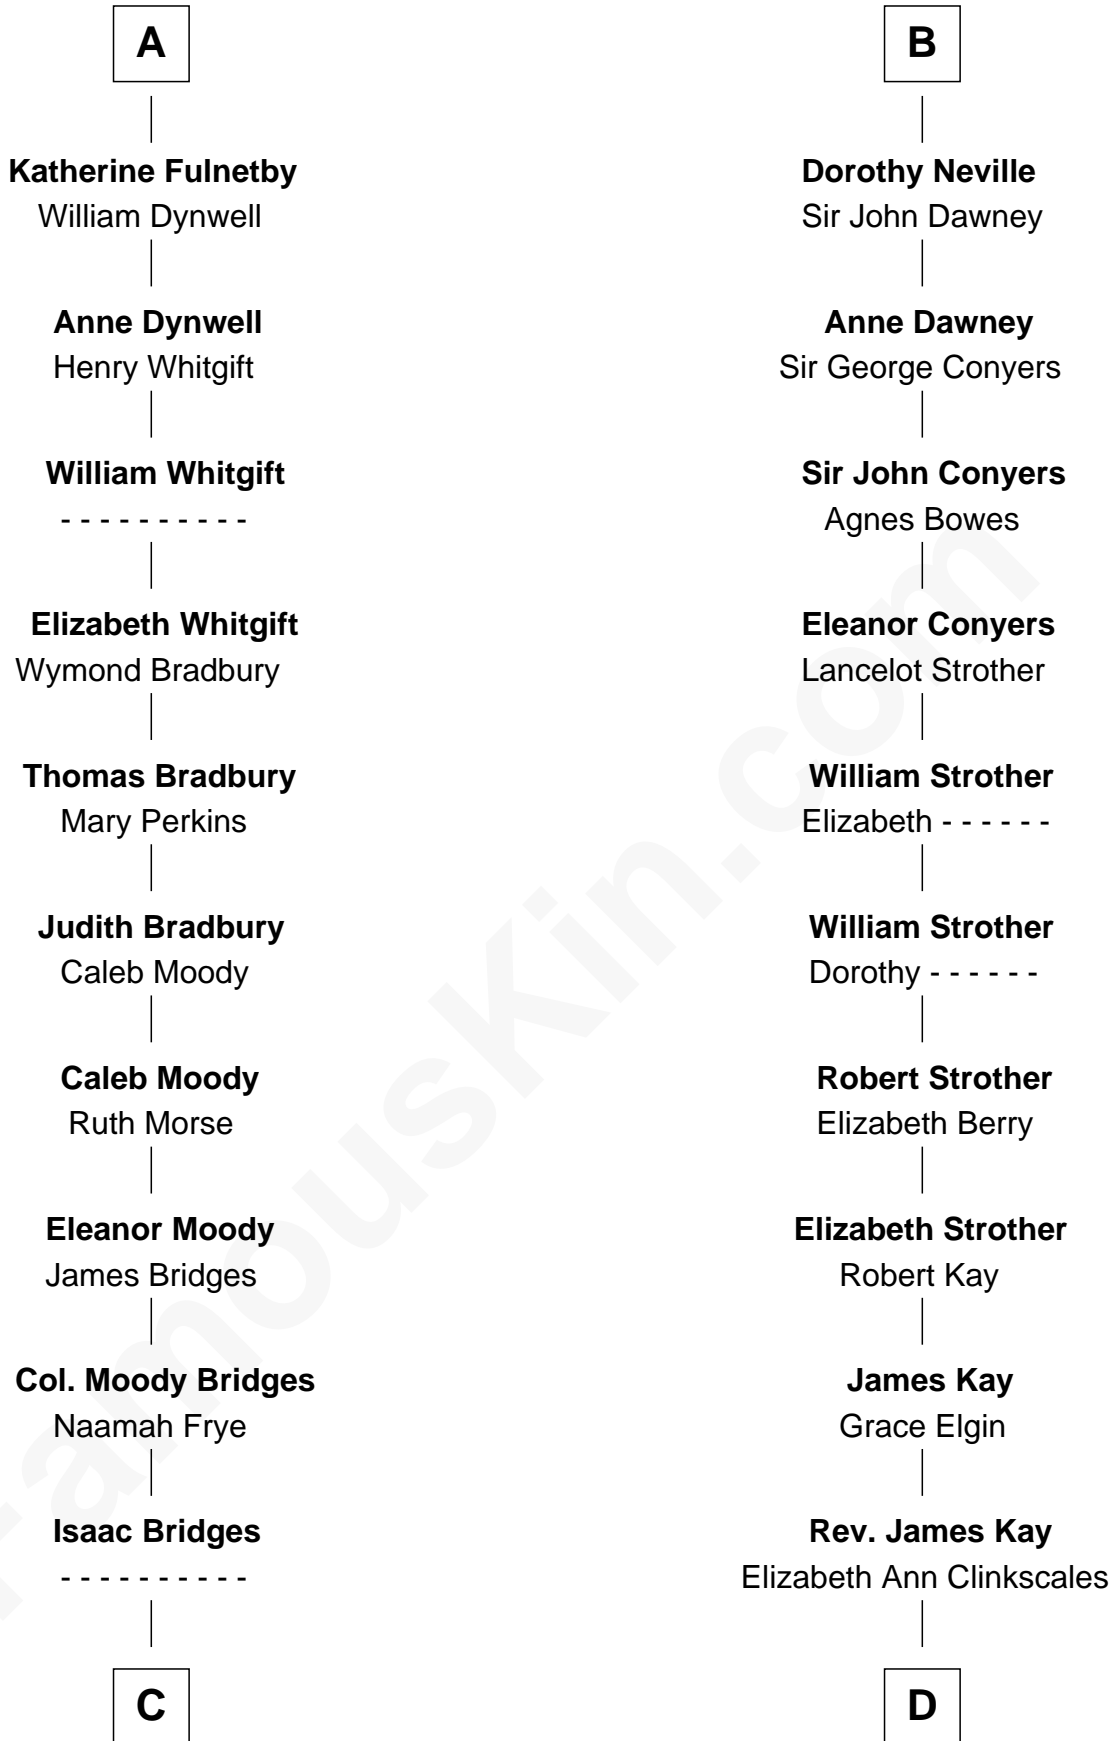

# FamousKin.com Relationship Chart of

**Owen Brewster**

*54th Governor of Maine*

21st cousin of

**Jimmy Carter**

*39th U.S. President*

**Henry Plantagenet**  
Maud de Chaworth

**C**

**Abiezer Bridges**

Deborah Stover

**Rev. Otis Bridges**

Margaret Owen

**Owen W. Bridges**

Lydia A. -----

**Carrie S. Bridges**

William Edmund Brewster

**Owen Brewster**

*54th Governor of Maine*

**D**

**Mary Kay**

John Pratt

**James E. Pratt**

Sophonra C. Cowan

**Nina Pratt**

William Archibald Carter

**Earl Carter**

Lillian Gordy

**Jimmy Carter**

*39th U.S. President*

FamousKin.com