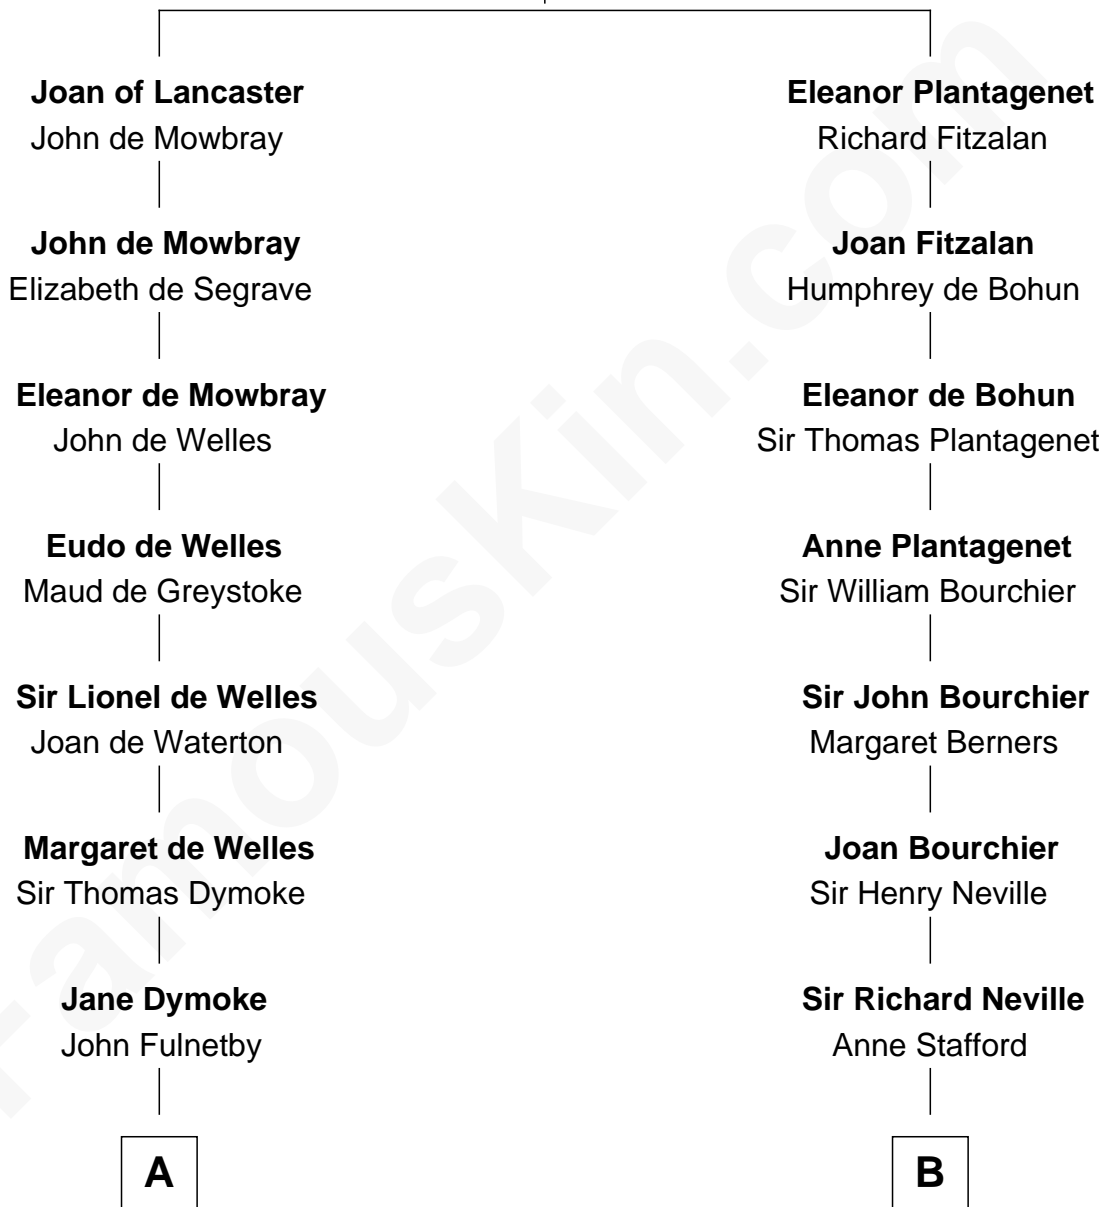

# FamousKin.com Relationship Chart of

**Owen Brewster**

*54th Governor of Maine*

21st cousin of

**Jimmy Carter**

*39th U.S. President*

**Henry Plantagenet**  
Maud de Chaworth

**C**

**Abiezer Bridges**

Deborah Stover

**Rev. Otis Bridges**

Margaret Owen

**Owen W. Bridges**

Lydia A. -----

**Carrie S. Bridges**

William Edmund Brewster

**Owen Brewster**

*54th Governor of Maine*

**D**

**Mary Kay**

John Pratt

**James E. Pratt**

Sophonra C. Cowan

**Nina Pratt**

William Archibald Carter

**Earl Carter**

Lillian Gordy

**Jimmy Carter**

*39th U.S. President*

FamousKin.com