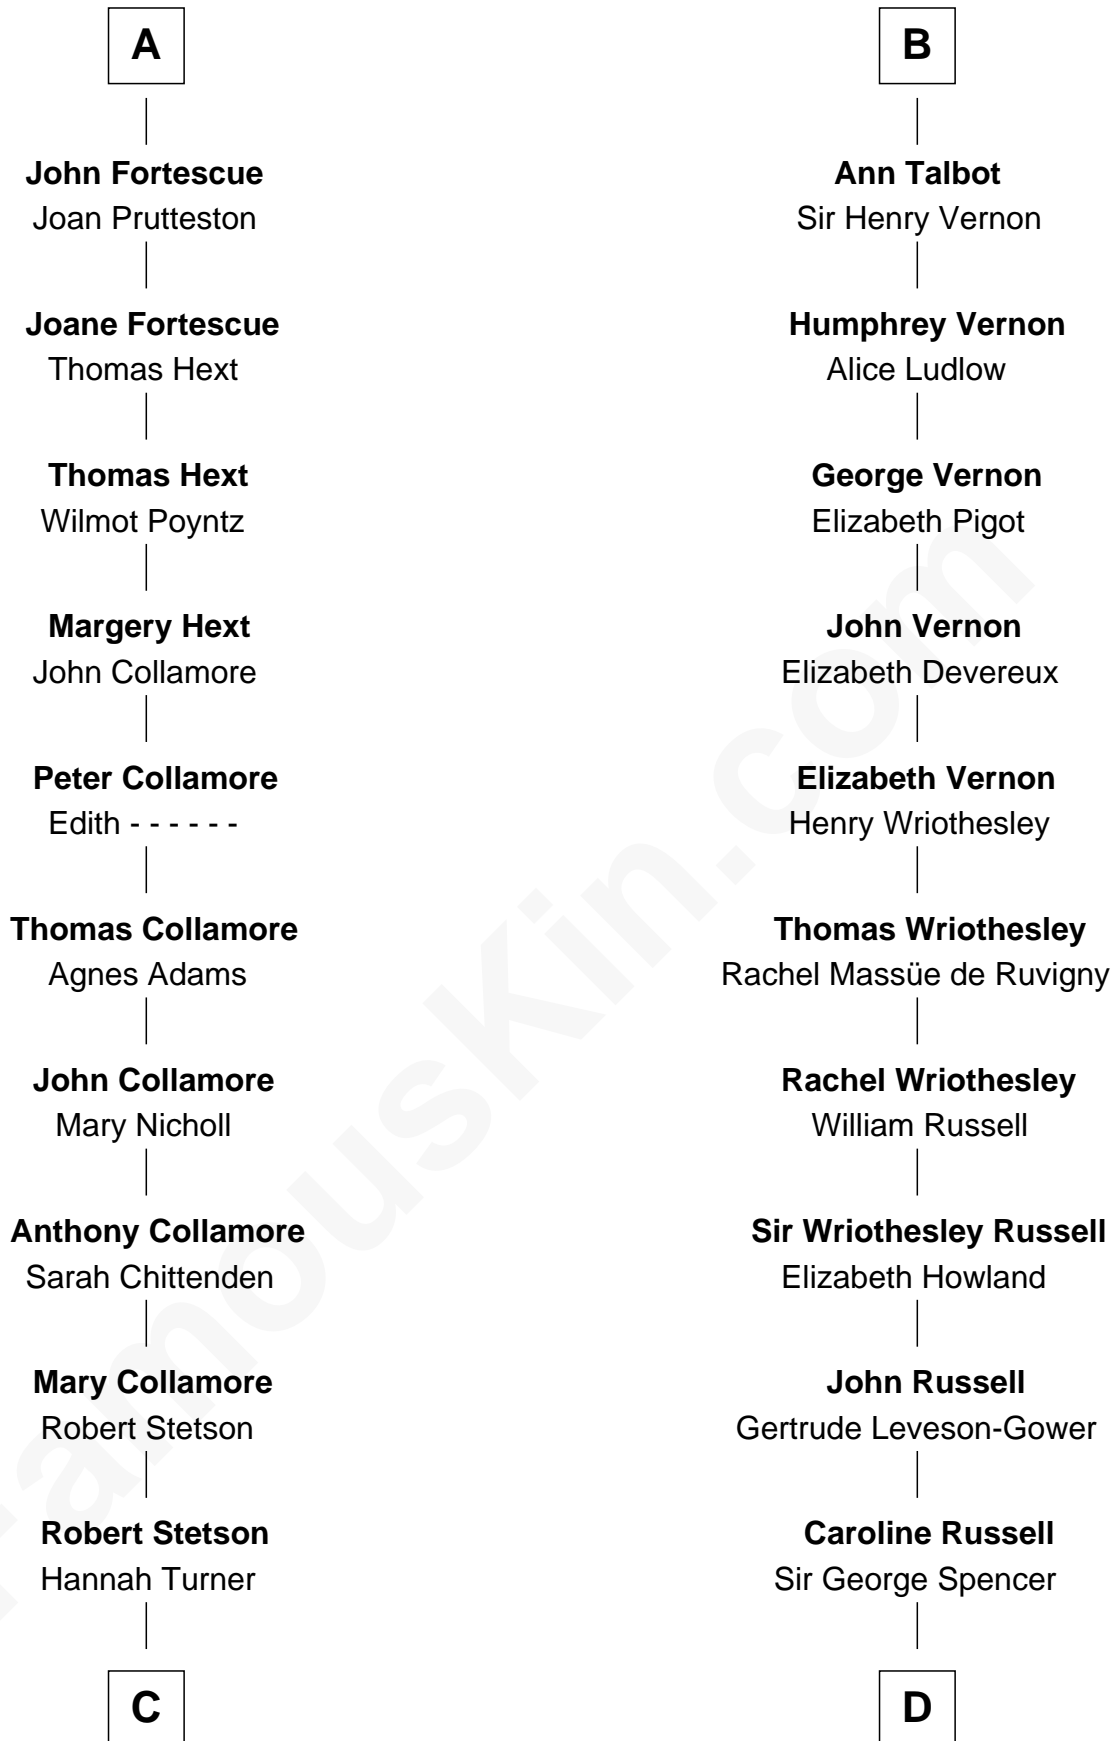

FamousKin.com Relationship Chart of

Owen Brewster

54th Governor of Maine

21st cousin of

Sir Winston Churchill

Prime Minister of the United Kingdom

C

Martha Stetson
Morgan Brewster

William Brewster
Christina Briggs

Abiatha B. Brewster
Clara Warren

William Edmund Brewster
Carrie S. Bridges

Owen Brewster
54th Governor of Maine

D

George Spencer
Susan Stewart

Sir George Spencer-Churchill
Jane Stewart