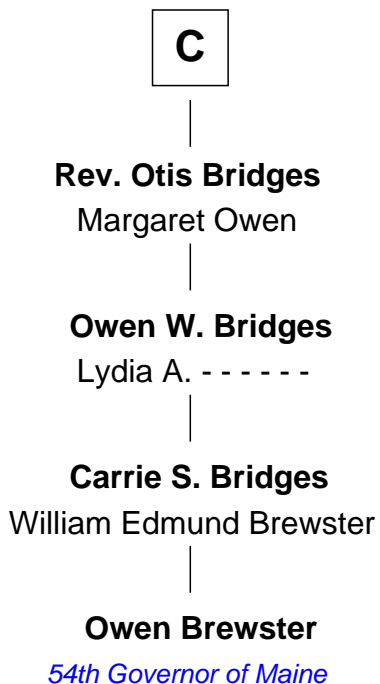

# FamousKin.com Relationship Chart of

**Owen Brewster**

*54th Governor of Maine*

17th cousin 3 times removed of

**Sir Winston Churchill**

*Prime Minister of the United Kingdom*

FamousKin.com