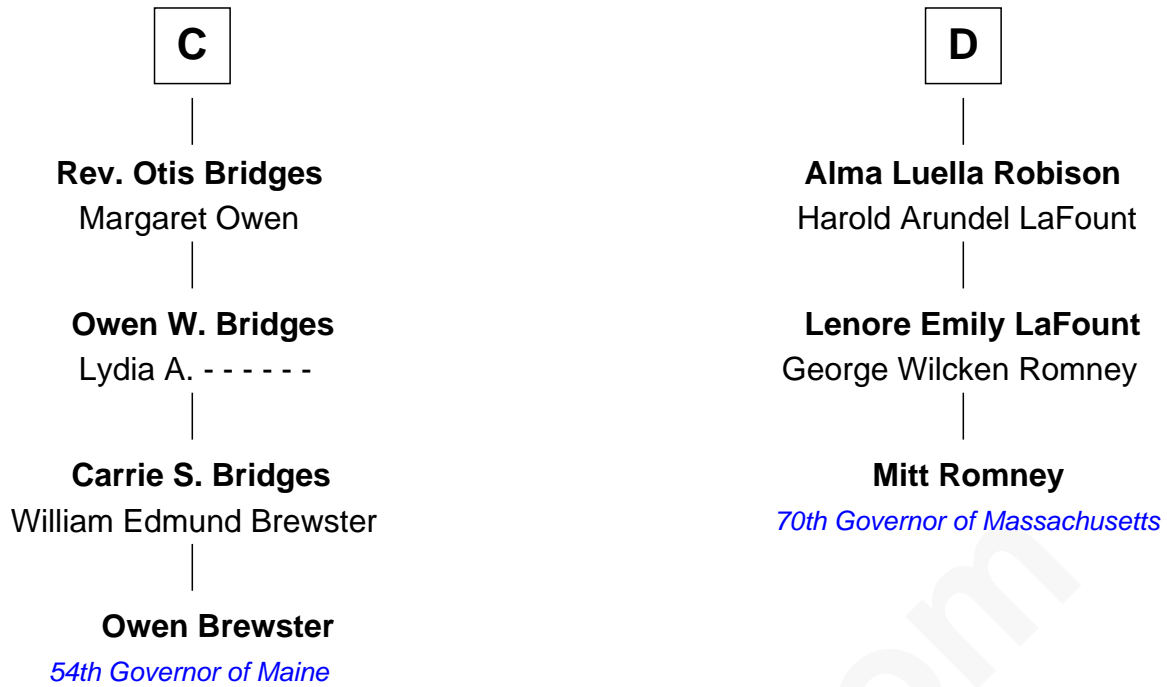

FamousKin.com Relationship Chart of

Owen Brewster

54th Governor of Maine

19th cousin 1 time removed of

Mitt Romney

70th Governor of Massachusetts

Sir William de Ros
Margery de Badlesmere

FamousKin.com