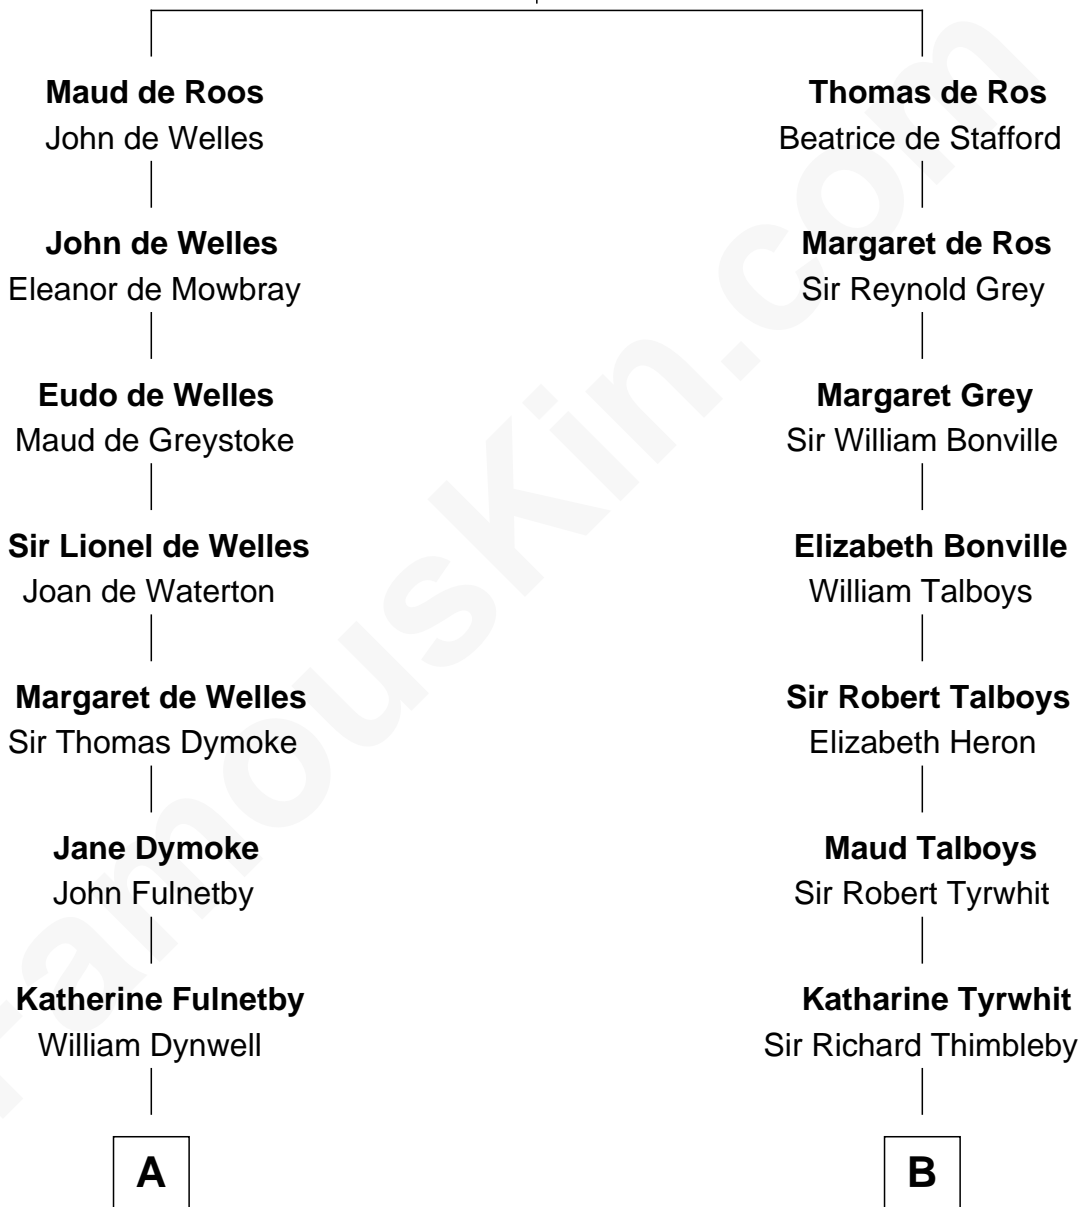

FamousKin.com Relationship Chart of

Owen Brewster

54th Governor of Maine

19th cousin 1 time removed of

Mitt Romney

70th Governor of Massachusetts

Sir William de Ros
Margery de Badlesmere

FamousKin.com