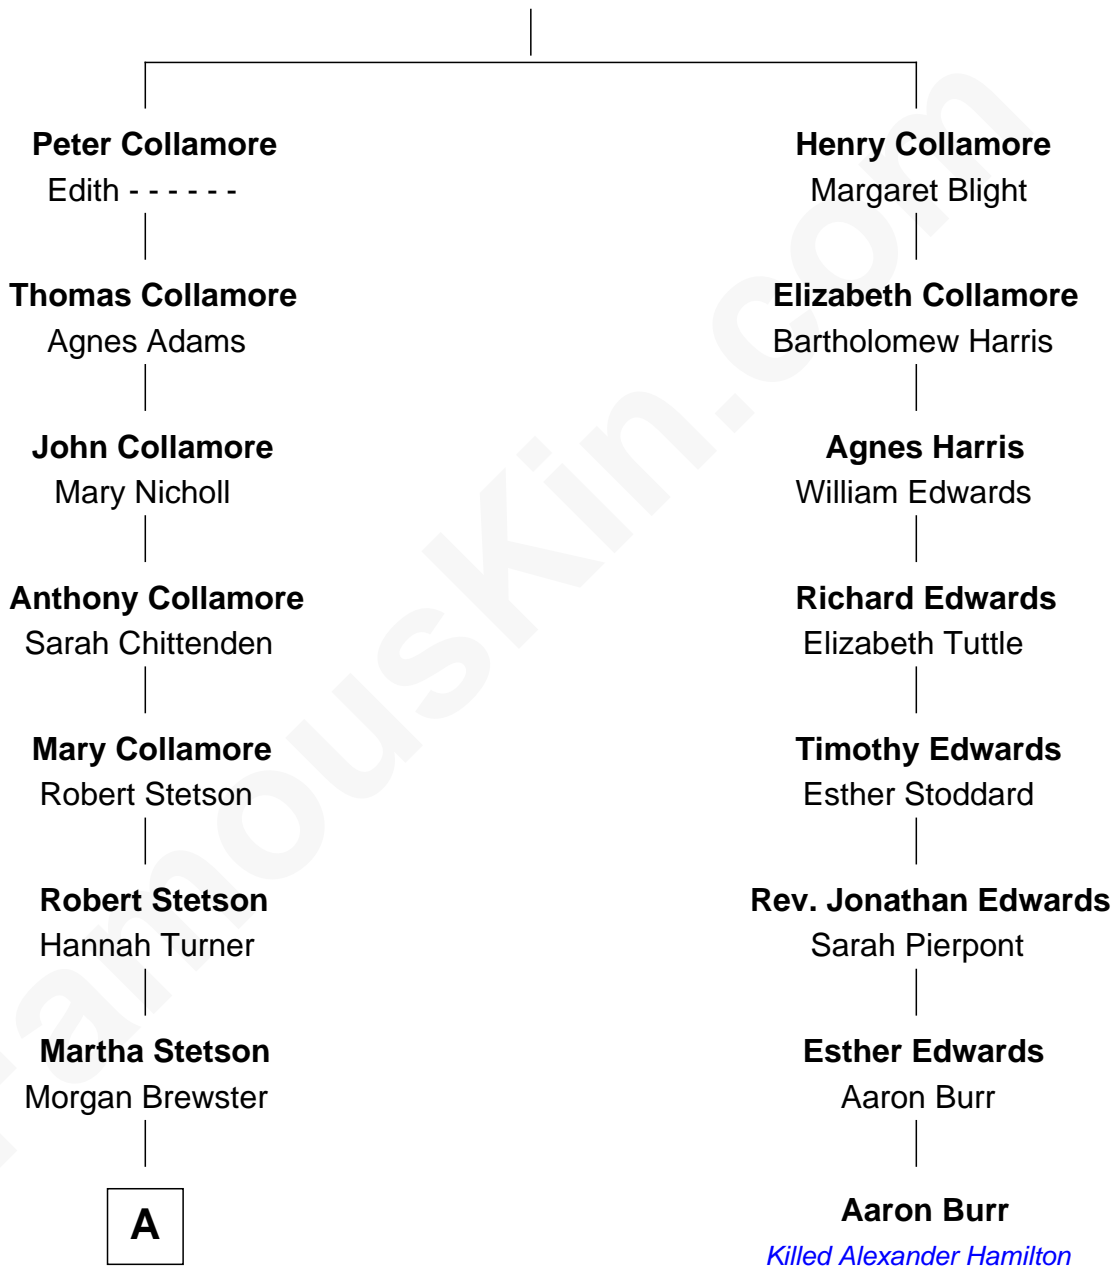

# FamousKin.com Relationship Chart of

**Owen Brewster**

*54th Governor of Maine*

7th cousin 3 times removed of

**Aaron Burr**

*Killed Alexander Hamilton*

**John Collamore**

Margery Hext

**A**

William Brewster

Christina Briggs

Abiatha B. Brewster

Clara Warren

William Edmund Brewster

Carrie S. Bridges

Owen Brewster

*54th Governor of Maine*

FamousKin.com