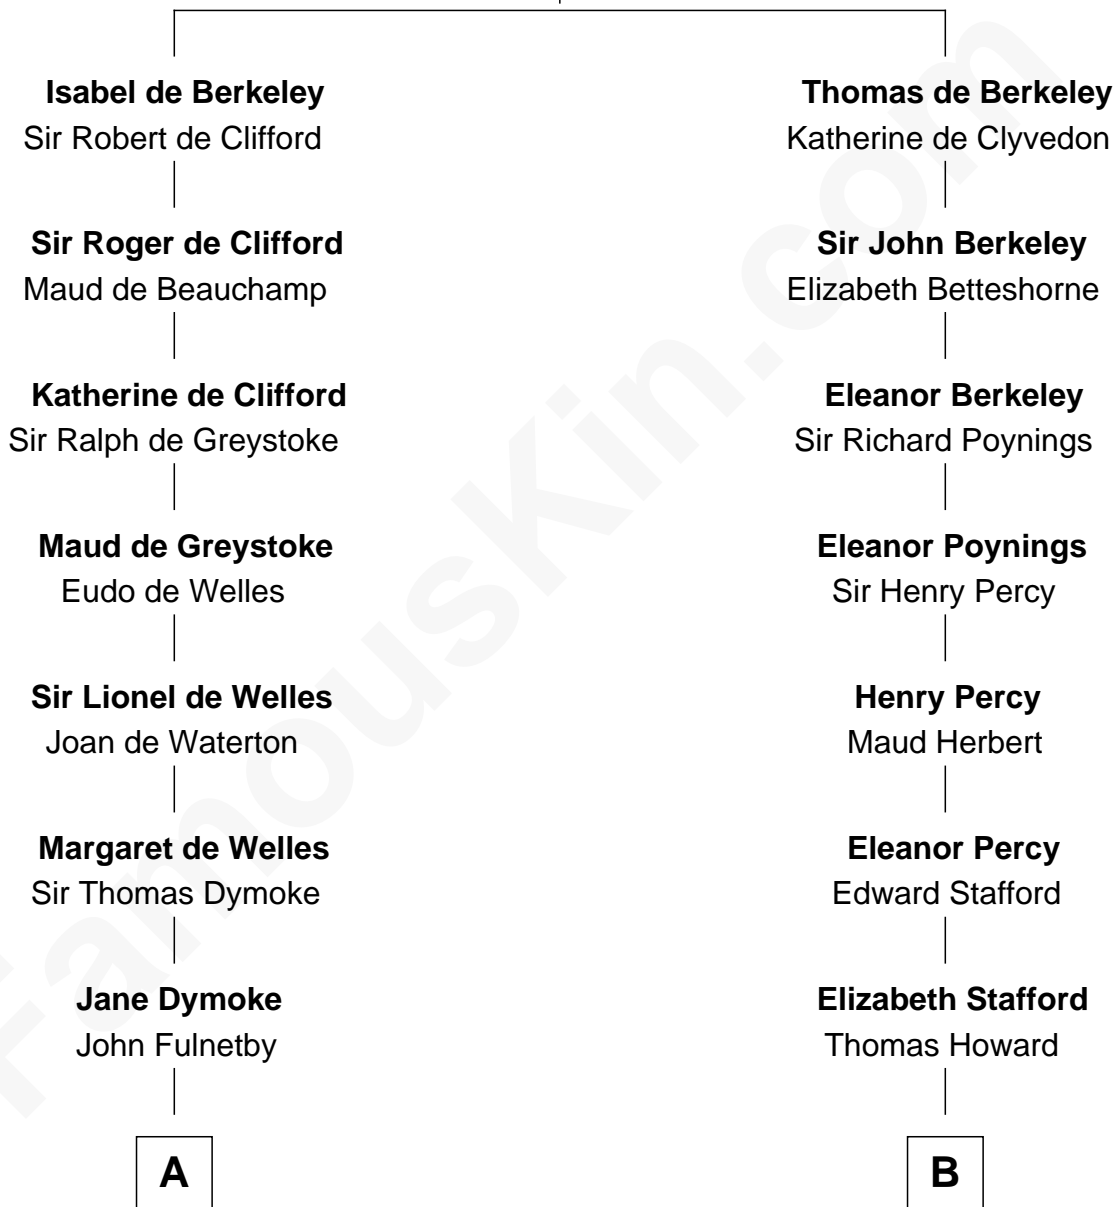

# FamousKin.com Relationship Chart of

**Owen Brewster**

*54th Governor of Maine*

17th cousin 4 times removed of

**Francis Scott Key**

*Author of "The Star Spangled Banner"*

**Sir Maurice de Berkeley**

Eve la Zouche

**C**

Abiezer Bridges

Deborah Stover

Rev. Otis Bridges

Margaret Owen

Owen W. Bridges

Lydia A. -----

Carrie S. Bridges

William Edmund Brewster

Owen Brewster

*54th Governor of Maine*

FamousKin.com