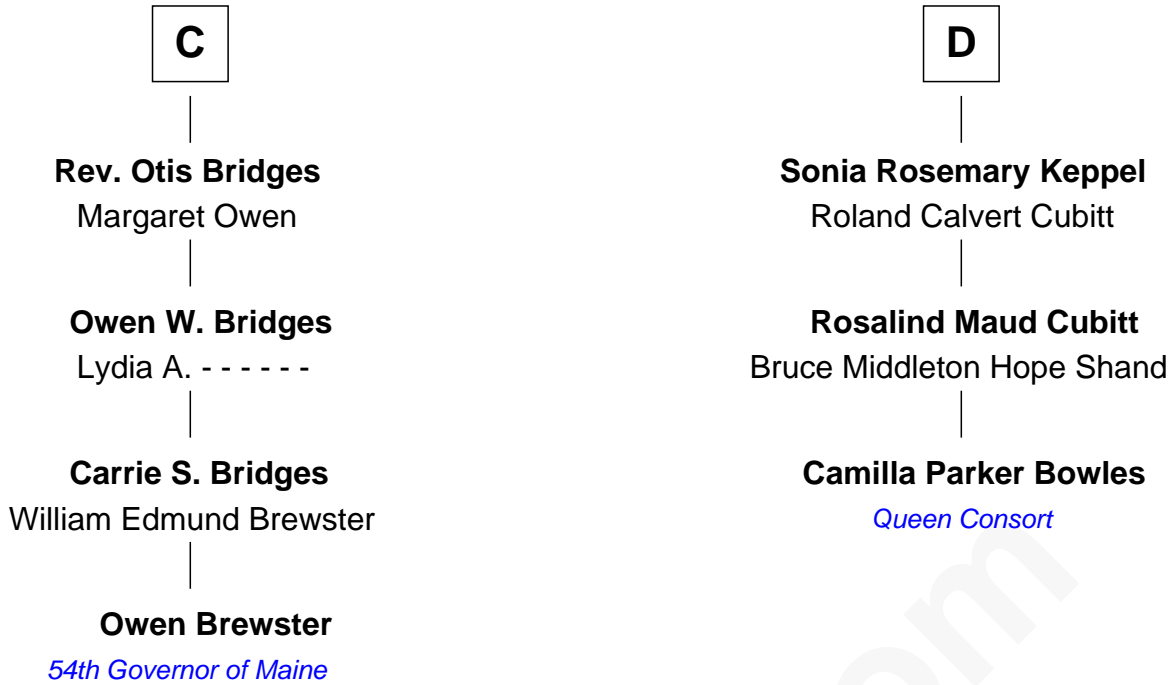

FamousKin.com Relationship Chart of

Owen Brewster

54th Governor of Maine

19th cousin 1 time removed of

Camilla Parker Bowles

Queen Consort of the United Kingdom

FamousKin.com