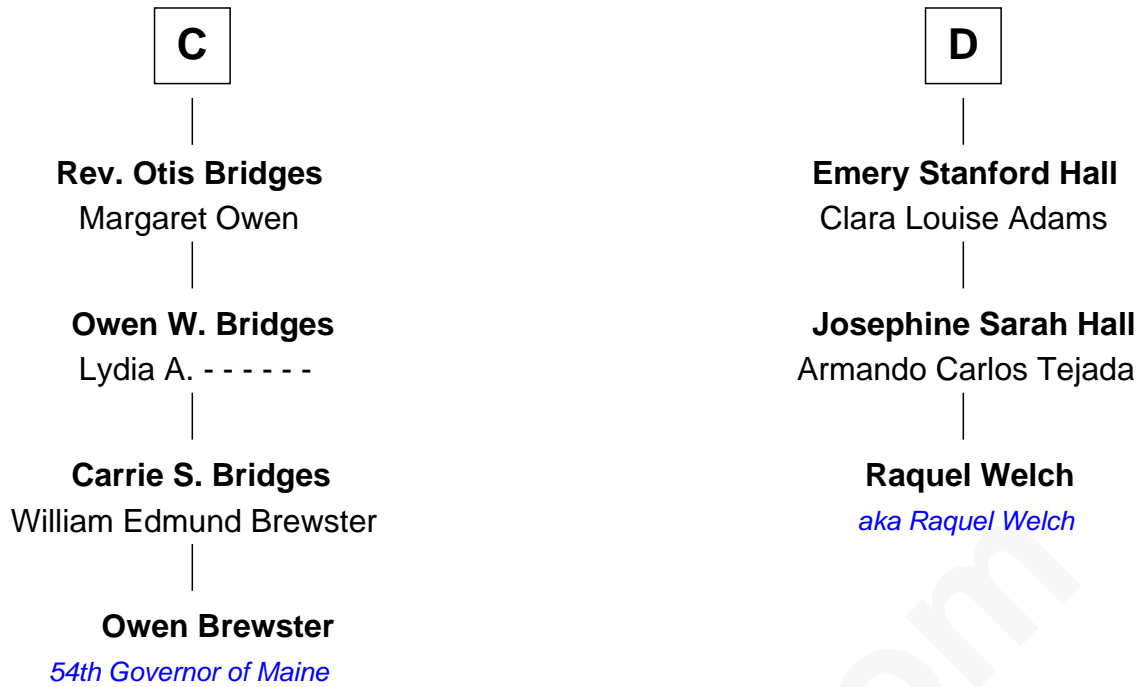

FamousKin.com Relationship Chart of

Owen Brewster

54th Governor of Maine

19th cousin 1 time removed of

Raquel Welch

Movie Actress

FamousKin.com