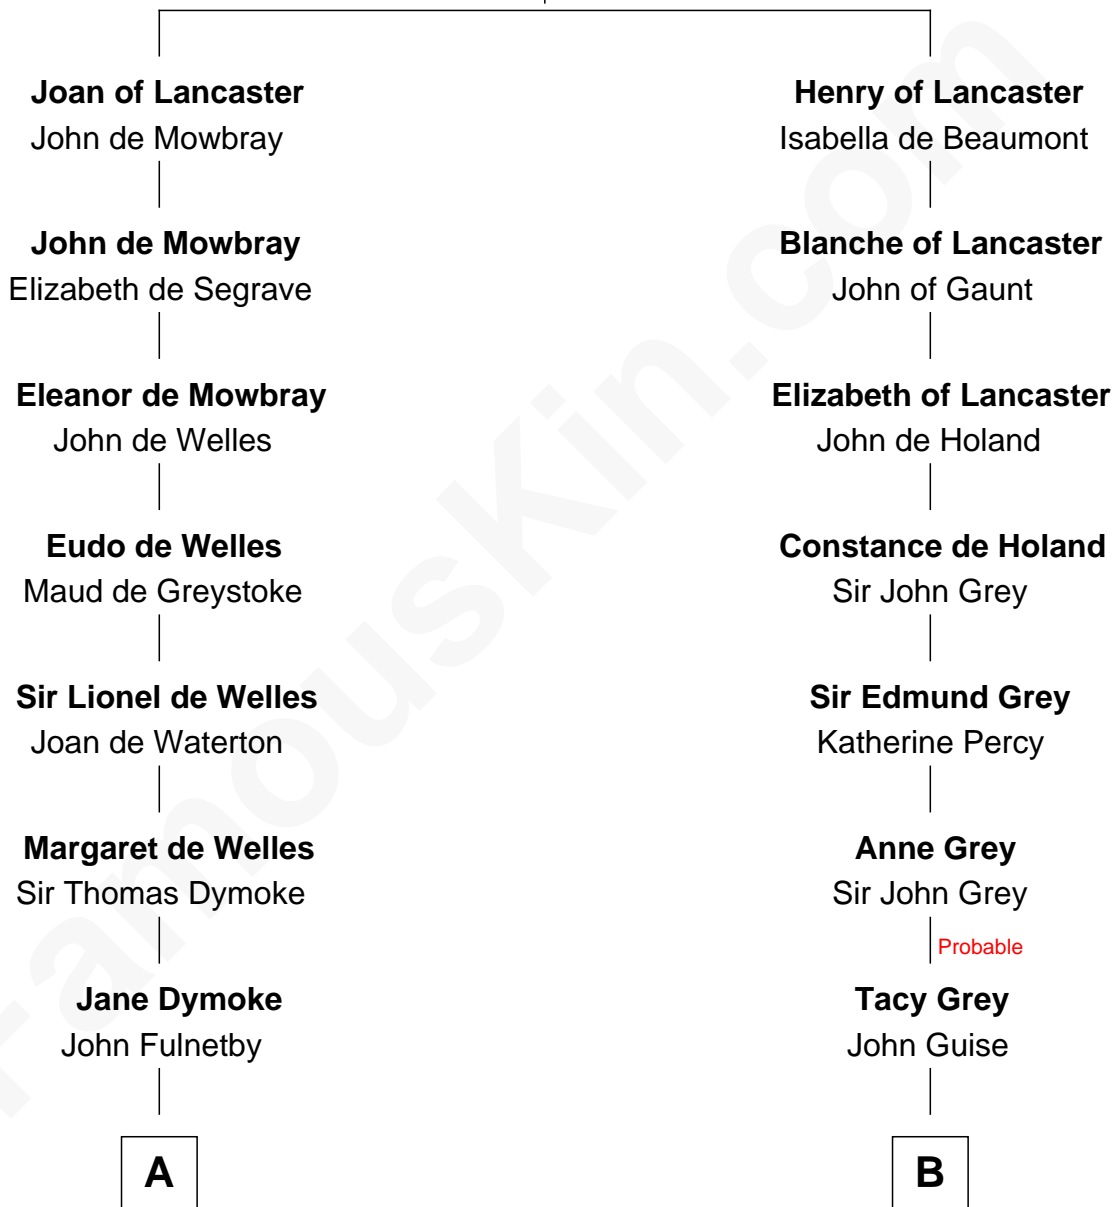

# FamousKin.com Relationship Chart of

**Owen Brewster**

*54th Governor of Maine*

20th cousin 1 time removed of

**Raquel Welch**

*Movie Actress*

**Henry Plantagenet**  
Maud de Chaworth

**C**

**Abiezer Bridges**

Deborah Stover

**Rev. Otis Bridges**

Margaret Owen

**Owen W. Bridges**

Lydia A. -----

**Carrie S. Bridges**

William Edmund Brewster

**Owen Brewster**

*54th Governor of Maine*

**D**

**Justin Smith Hall**

Sarah Mehitable Stanford

**Emery Stanford Hall**

Clara Louise Adams

**Josephine Sarah Hall**

Armando Carlos Tejada

**Raquel Welch**

*aka Raquel Welch*