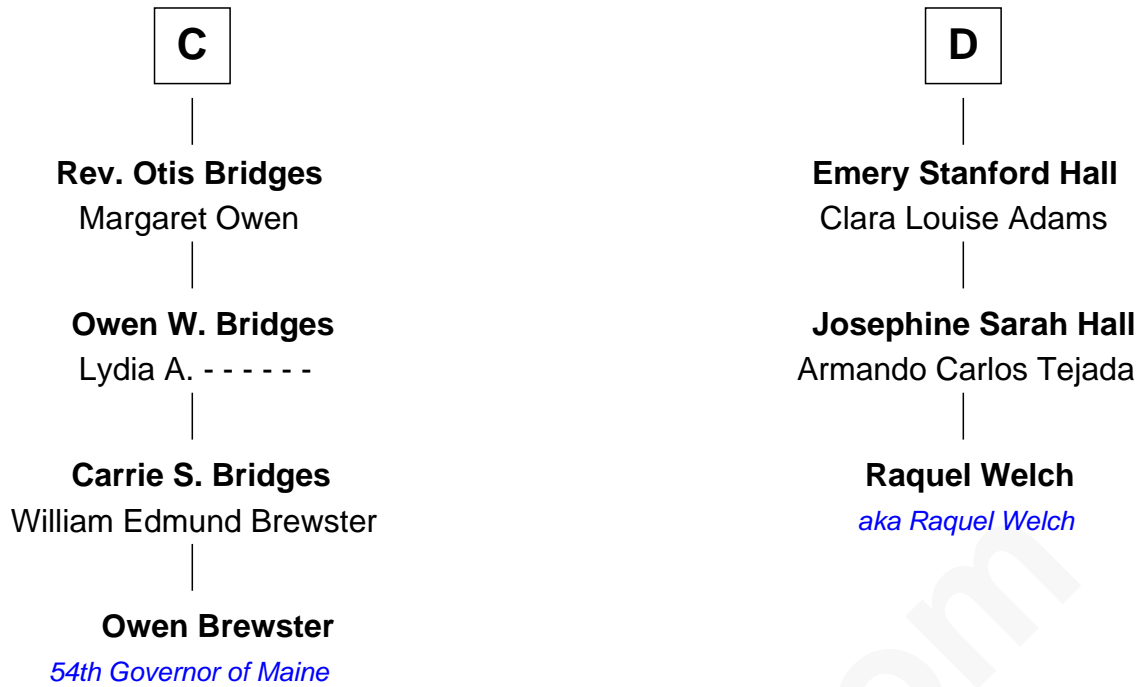

FamousKin.com Relationship Chart of

Owen Brewster

54th Governor of Maine

19th cousin 1 time removed of

Raquel Welch

Movie Actress

Sir Henry de Percy

Idoine de Clifford

Isabel de Percy
Sir William de Aton

Elizabeth de Aton
Sir John Conyers

Robert Conyers
Isabel Pert

Joan Conyers
Sir Philip Dymoke

Sir Thomas Dymoke
Margaret de Welles

Jane Dymoke
John Fulnetby

Katherine Fulnetby
William Dynwell

A

Maude de Percy
Sir John de Neville

Sir Ralph Neville
Joan Beaufort

Eleanor Neville
Sir Henry Percy

Katherine Percy
Sir Edmund Grey

Anne Grey
Sir John Grey

Probable

Tacy Grey
John Guise

William Guise
Mary Rotsey

B

FamousKin.com