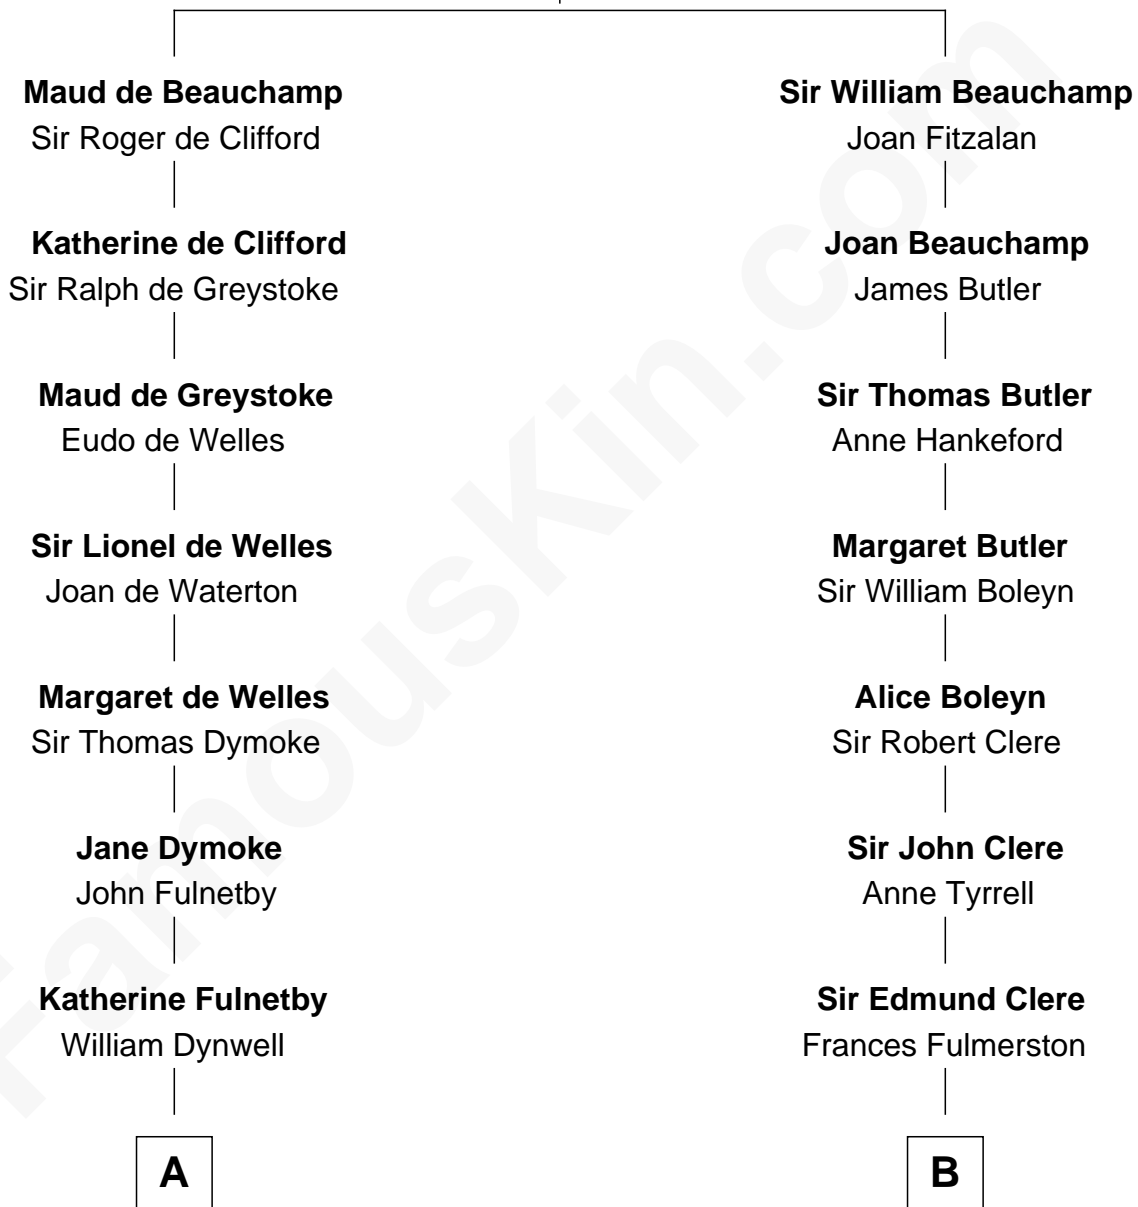

FamousKin.com Relationship Chart of

Owen Brewster

54th Governor of Maine

19th cousin 1 time removed of

Mamie (Doud) Eisenhower

First Lady of President Dwight Eisenhower

Sir Thomas de Beauchamp

Katherine de Mortimer

54th Governor of Maine

D

Royal Houghton Doud

Mary Cornelia Sheldon

John Sheldon Doud

Elivera Mathilda Carlson

Mamie (Doud) Eisenhower

First Lady of Dwight Eisenhower