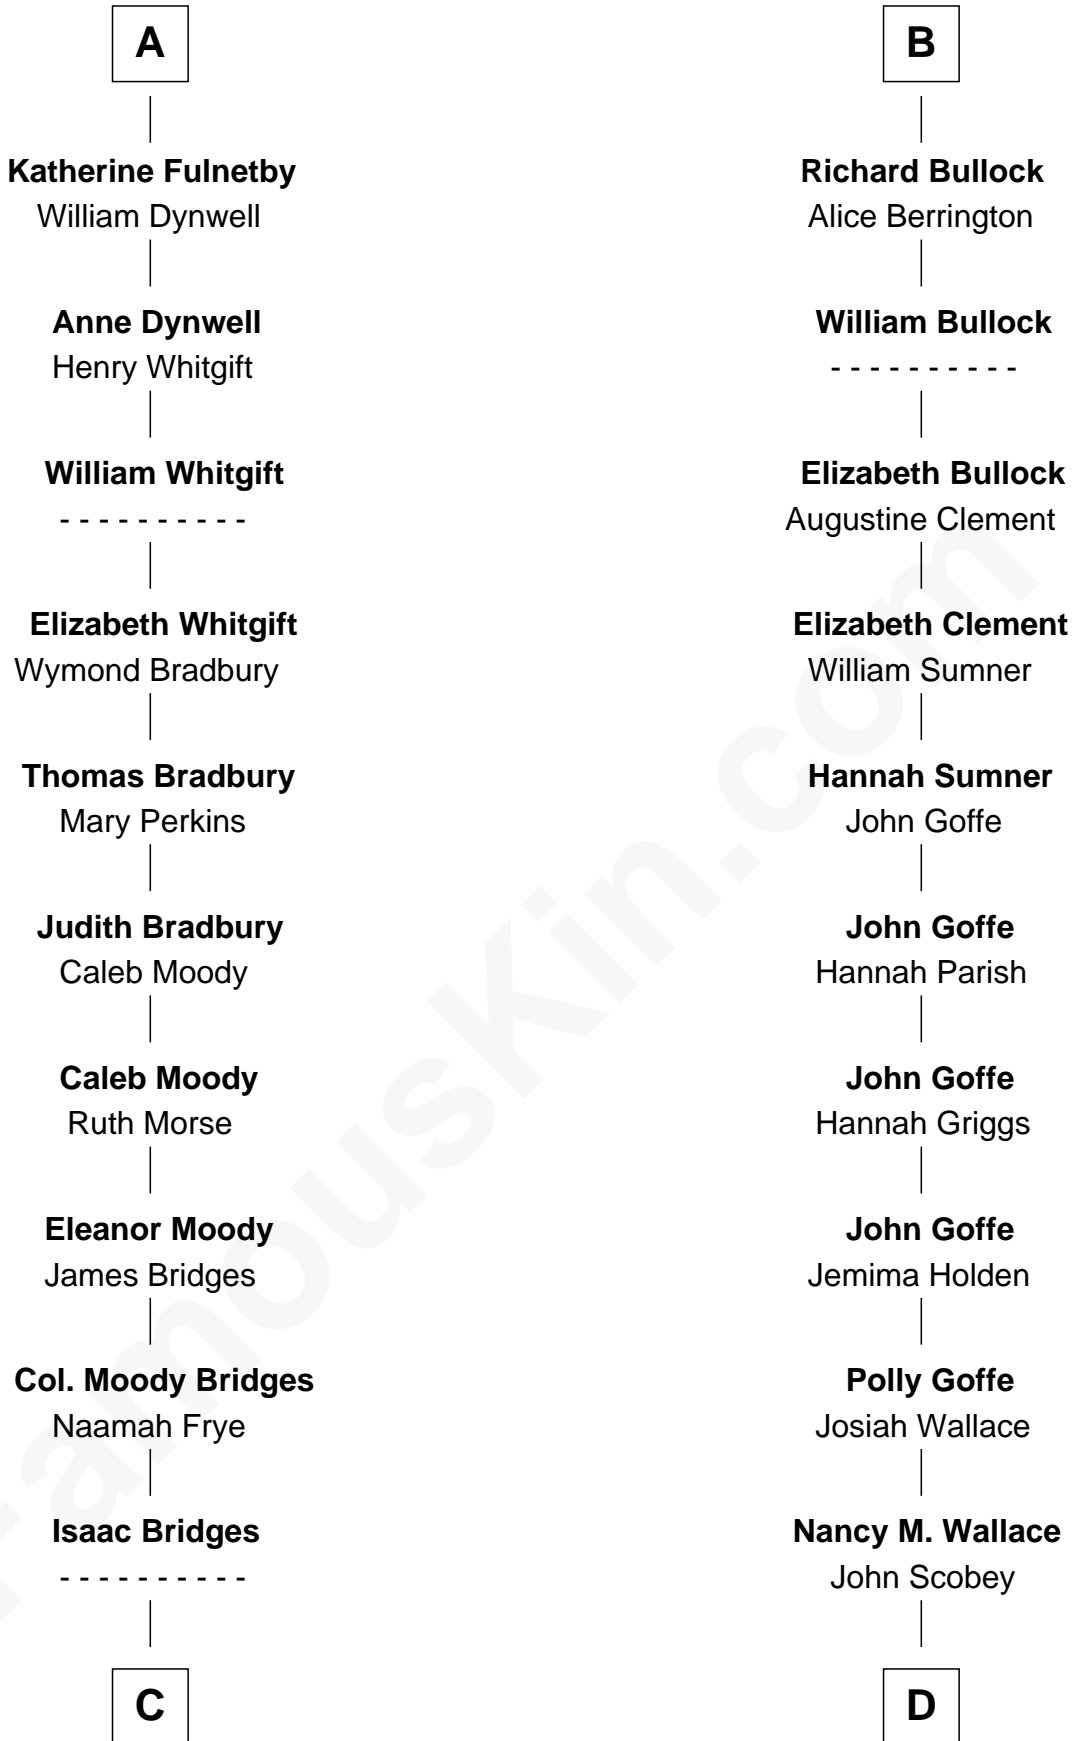

FamousKin.com Relationship Chart of

Owen Brewster

54th Governor of Maine

19th cousin 2 times removed of

Lou (Henry) Hoover

First Lady of President Herbert Hoover

Bartholomew de Badlesmere

Margaret de Clare

Margery de Badlesmere

Sir William de Ros

Maud de Roos

John de Welles

John de Welles

Eleanor de Mowbray

Eudo de Welles

Maud de Greystoke

Sir William Norreys

Margaret Norreys

Gilbert Bullock

Thomas Bullock

Alice Kingsmill

B

C

Abiezer Bridges

Deborah Stover

Rev. Otis Bridges

Margaret Owen

Owen W. Bridges

Lydia A. -----

Carrie S. Bridges

William Edmund Brewster

Owen Brewster