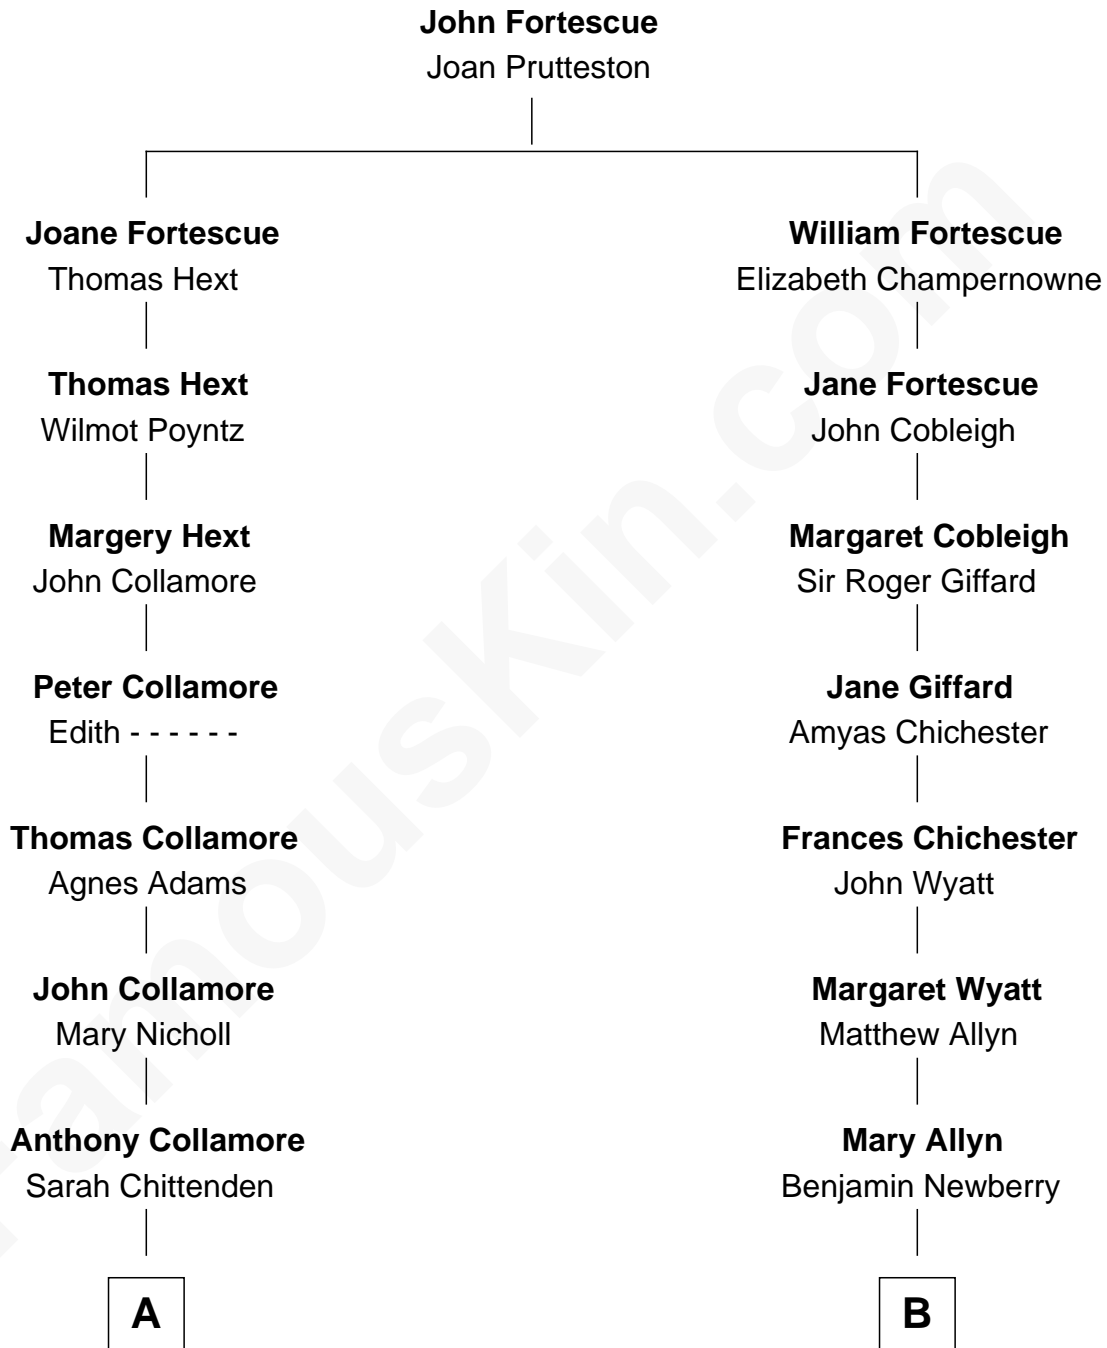

FamousKin.com Relationship Chart of

Owen Brewster

54th Governor of Maine

13th cousin 3 times removed of

Nancy (Davis) Reagan

First Lady of President Ronald Reagan

A

Mary Collamore

Robert Stetson

Robert Stetson

Hannah Turner

Martha Stetson

Morgan Brewster

William Brewster

Christina Briggs

Abiatha B. Brewster

Clara Warren

William Edmund Brewster

Carrie S. Bridges

Owen Brewster

54th Governor of Maine

B

Mary Newberry

John Mosley