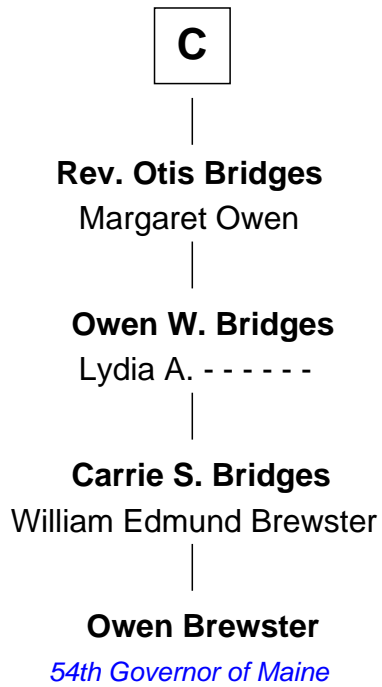

# FamousKin.com Relationship Chart of

**Owen Brewster**

*54th Governor of Maine*

17th cousin 3 times removed of

**Edith (Bolling) Wilson**

*First Lady of President Woodrow Wilson*

**Sir Henry de Percy**

Idoine de Clifford

**Isabel de Percy**  
Sir William de Aton

**Elizabeth de Aton**  
Sir John Conyers

**Robert Conyers**  
Isabel Pert

**Joan Conyers**  
Sir Philip Dymoke

**Sir Thomas Dymoke**  
Margaret de Welles

**Jane Dymoke**  
John Fulnetby

**Katherine Fulnetby**  
William Dynwell

**A**

**Maude de Percy**  
Sir John de Neville

**Sir Ralph Neville**  
Joan Beaufort

**Sir Edward Neville**  
Katherine Howard

**Catherine Neville**  
Robert Tanfield

**William Tanfield**  
Elizabeth Stavely

**Frances Tanfield**  
Bridget Cave

**Anne Tanfield**  
Clement Vincent

**B**

FamousKin.com