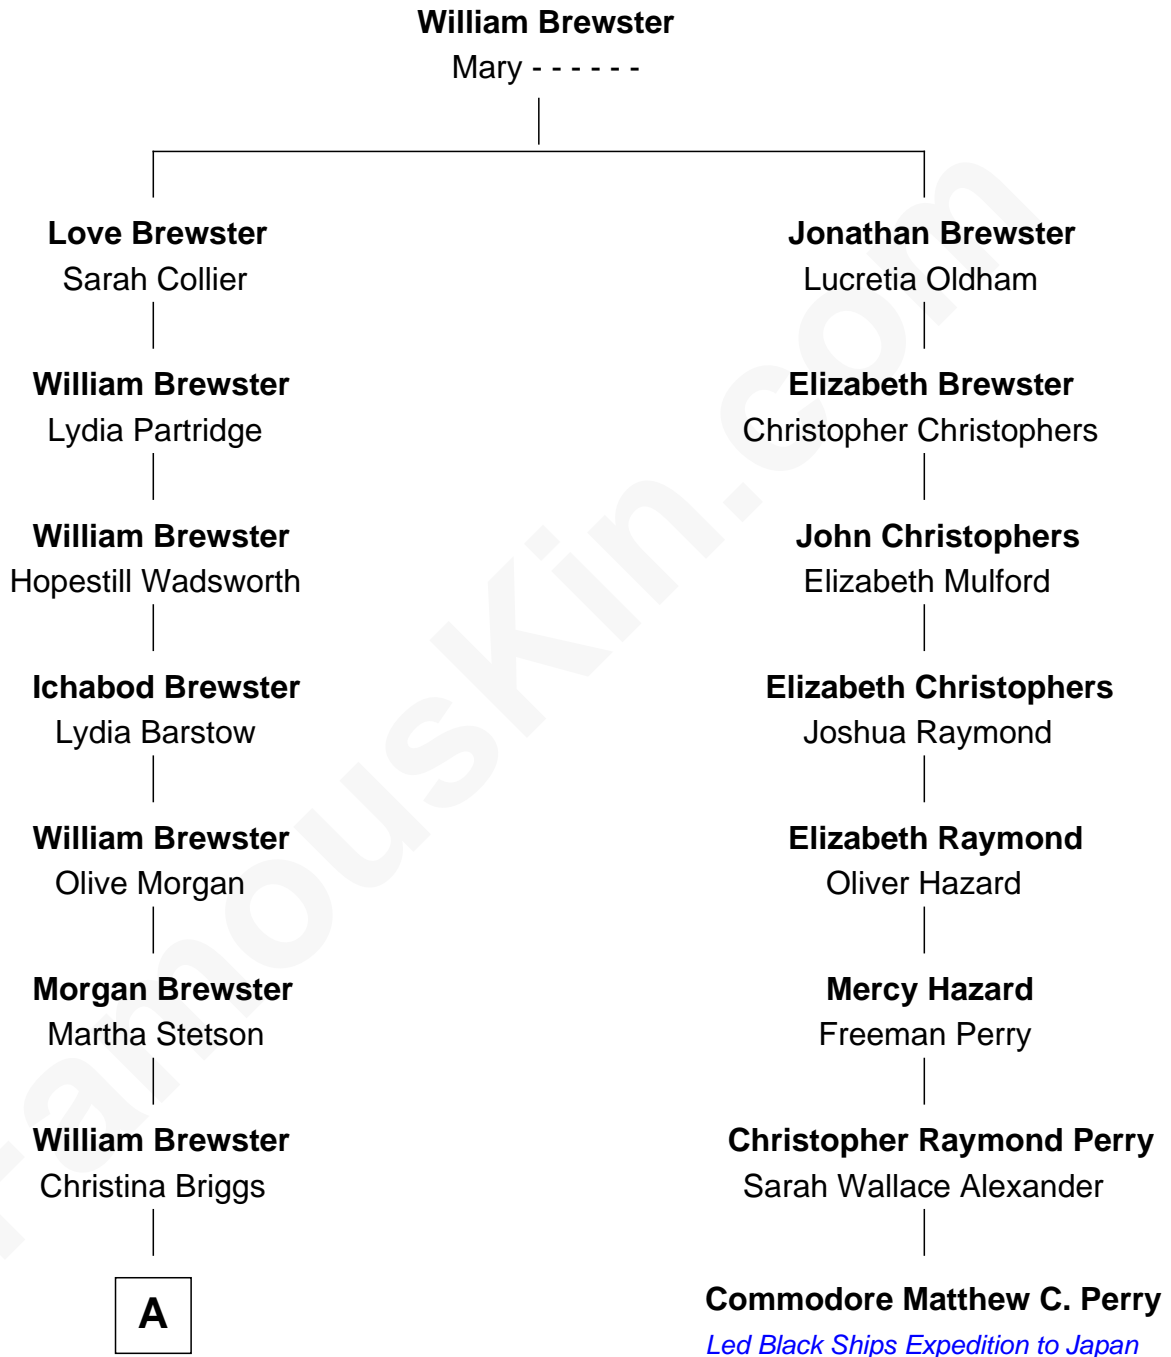

FamousKin.com

Relationship Chart of

Owen Brewster

54th Governor of Maine

7th cousin 2 times removed of

Commodore Matthew C. Perry

Led Black Ships Expedition to Japan

A

—
Abiatha B. Brewster

Clara Warren

—
William Edmund Brewster

Carrie S. Bridges

—
Owen Brewster

54th Governor of Maine

FamousKin.com