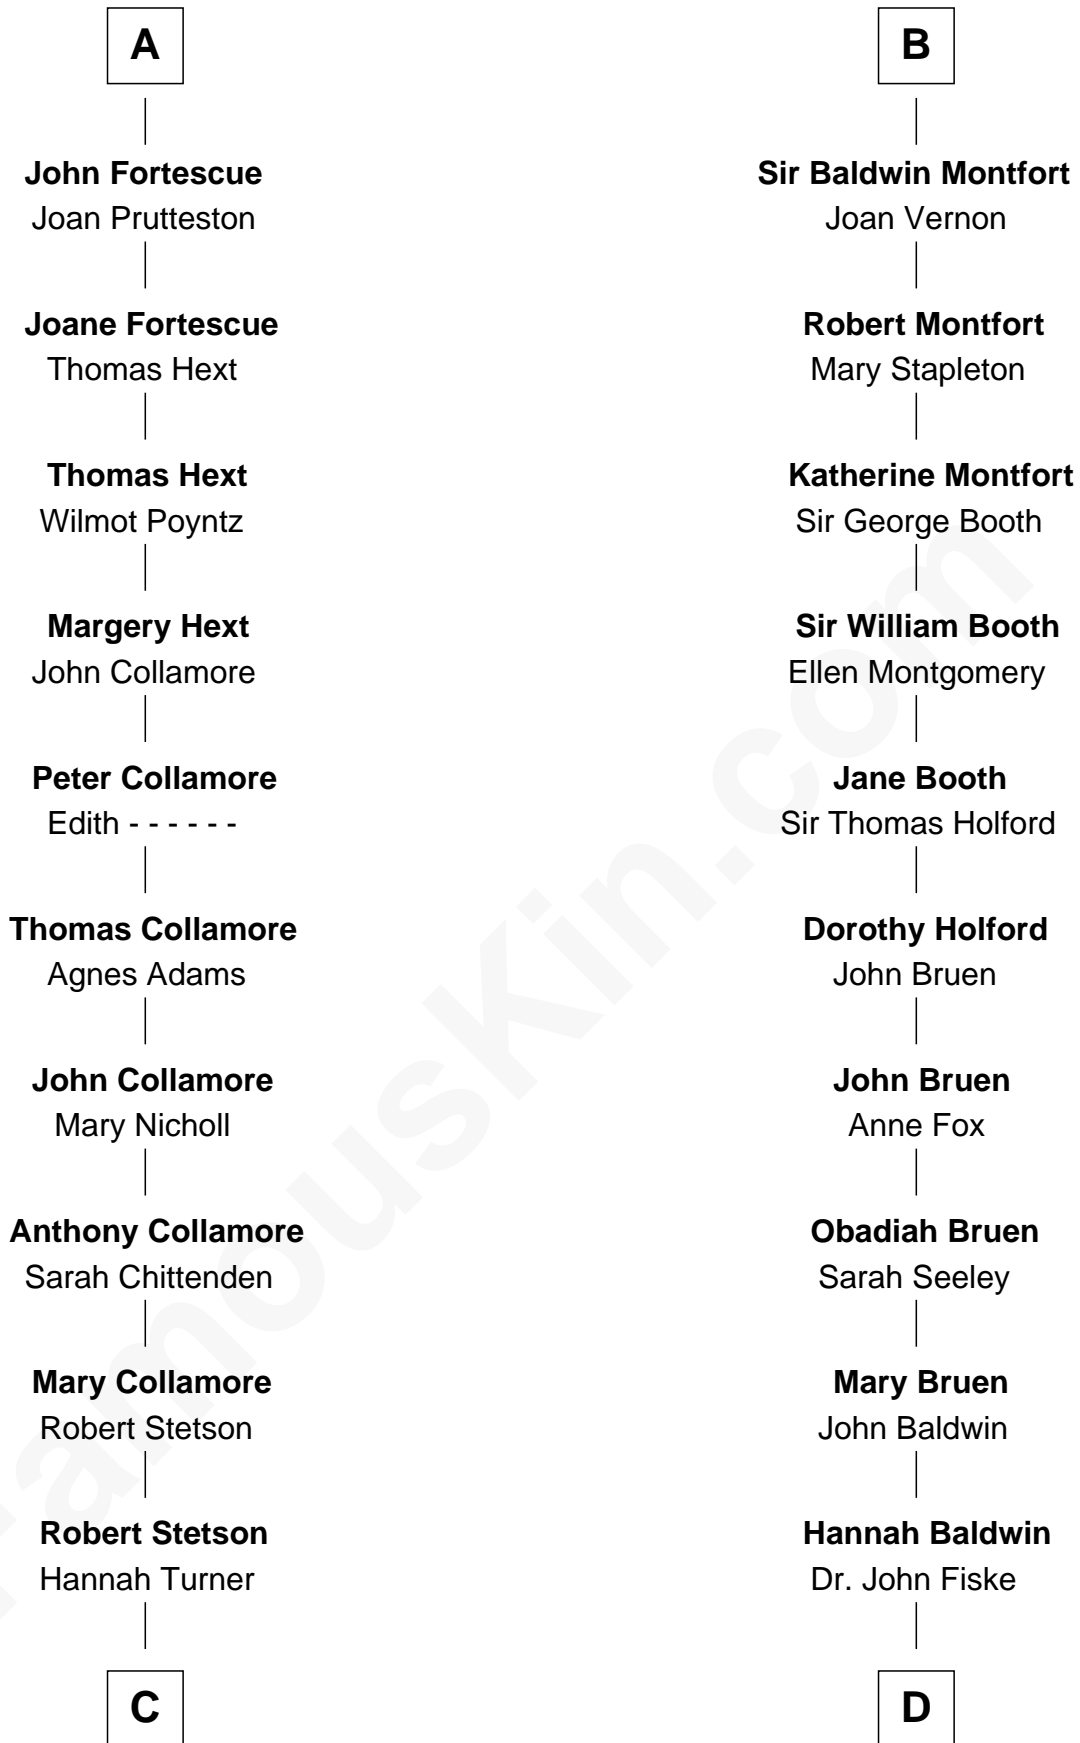

FamousKin.com Relationship Chart of

Owen Brewster

54th Governor of Maine

21st cousin of

Stephen A. Douglas

Participated in Lincoln-Douglas Debates

C

Martha Stetson
Morgan Brewster

William Brewster
Christina Briggs

Abiatha B. Brewster
Clara Warren

William Edmund Brewster
Carrie S. Bridges

Owen Brewster
54th Governor of Maine

D

Benjamin Fiske
Abigail Bowen

Benjamin Fiske
Susannah Briggs