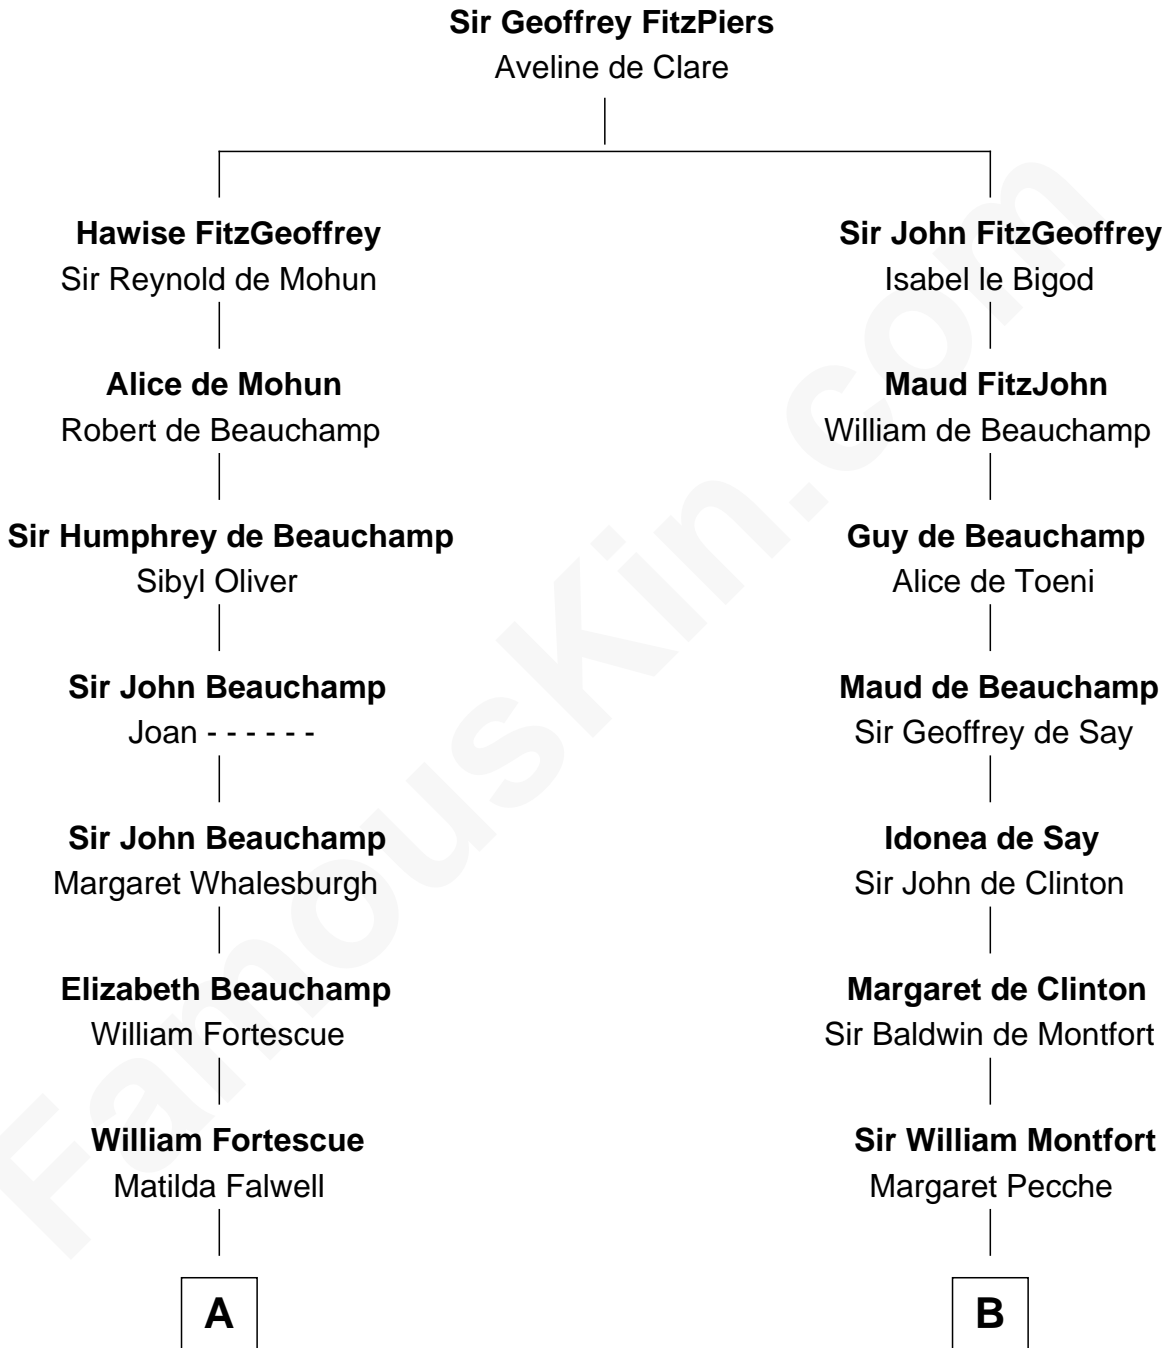

FamousKin.com Relationship Chart of

Owen Brewster

54th Governor of Maine

21st cousin of

Stephen A. Douglas

Participated in Lincoln-Douglas Debates

C

Martha Stetson
Morgan Brewster

William Brewster
Christina Briggs

Abiatha B. Brewster
Clara Warren

William Edmund Brewster
Carrie S. Bridges

Owen Brewster
54th Governor of Maine

D

Benjamin Fiske
Abigail Bowen

Benjamin Fiske
Susannah Briggs