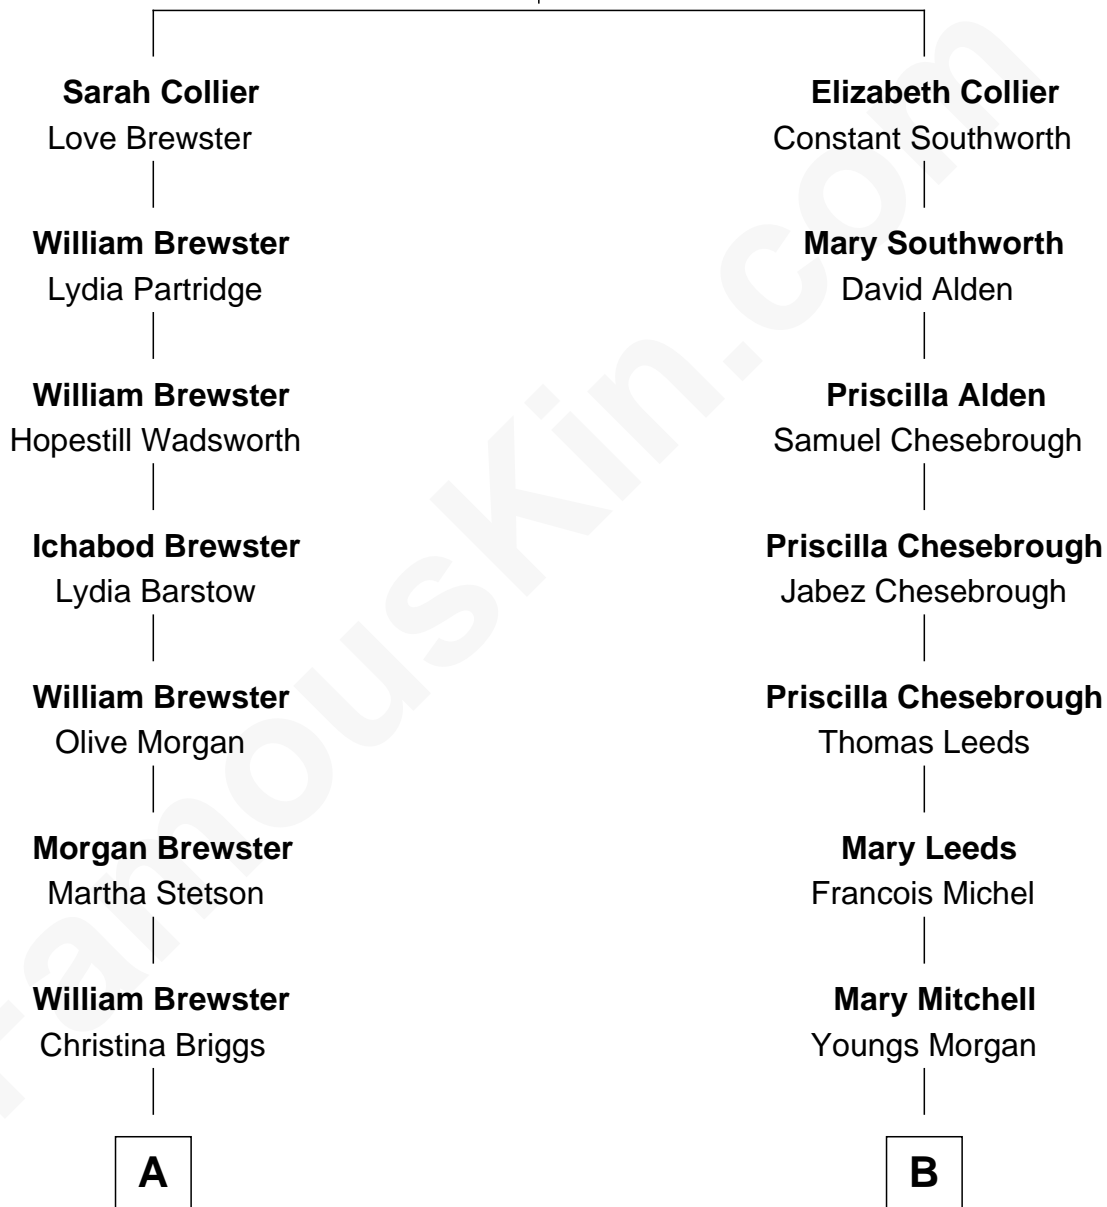

# FamousKin.com Relationship Chart of

**Owen Brewster**

*54th Governor of Maine*

8th cousin 1 time removed of

**William Sprague**

*27th Governor of Rhode Island*

**William Collier**

Jane Gates

FamousKin.com