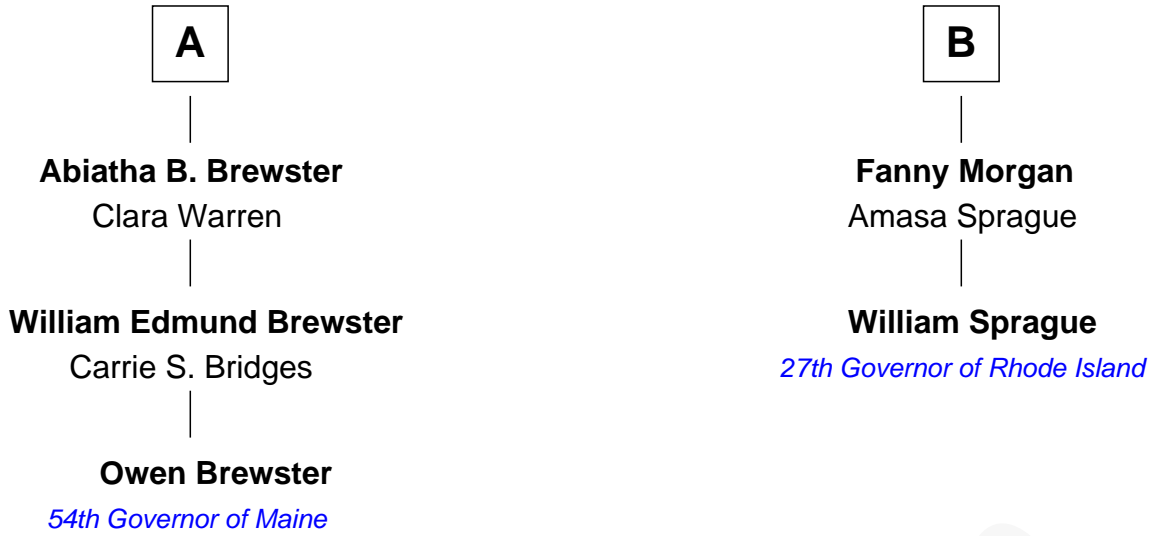

# FamousKin.com Relationship Chart of

**Owen Brewster**

*54th Governor of Maine*

8th cousin 1 time removed of

**William Sprague**

*27th Governor of Rhode Island*

**William Collier**

Jane Gates

FamousKin.com