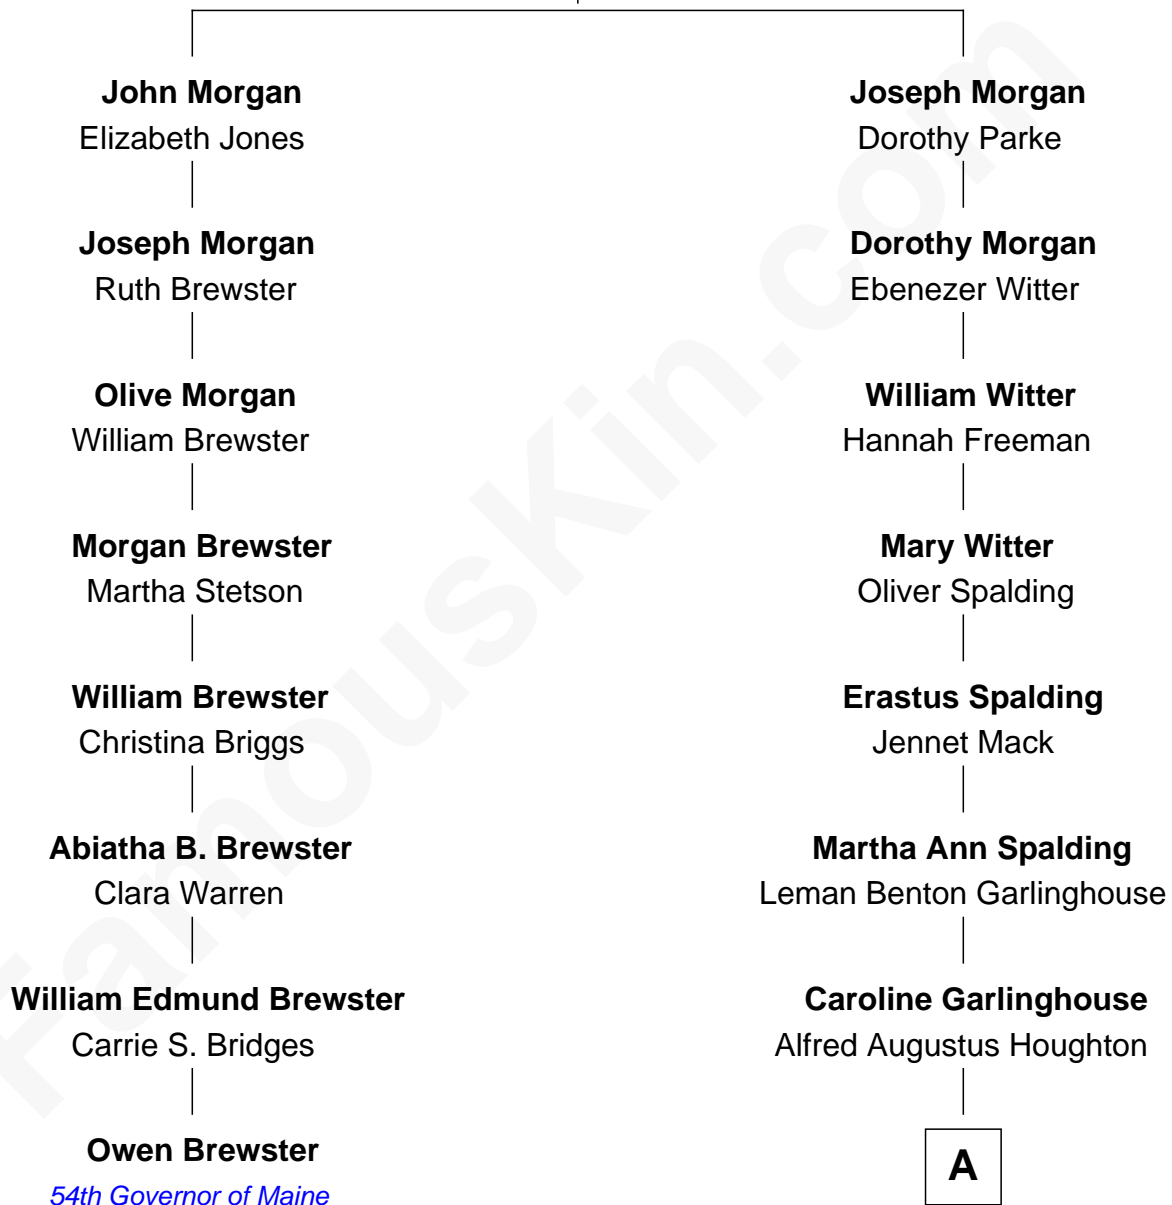

FamousKin.com Relationship Chart of

Owen Brewster

54th Governor of Maine

7th cousin 1 time removed of

Katharine Hepburn

Movie Actress

James Morgan

Margery Hill

A

|
Katharine Martha Houghton

Thomas Norval Hepburn

|
Katharine Hepburn

Movie Actress

FamousKin.com