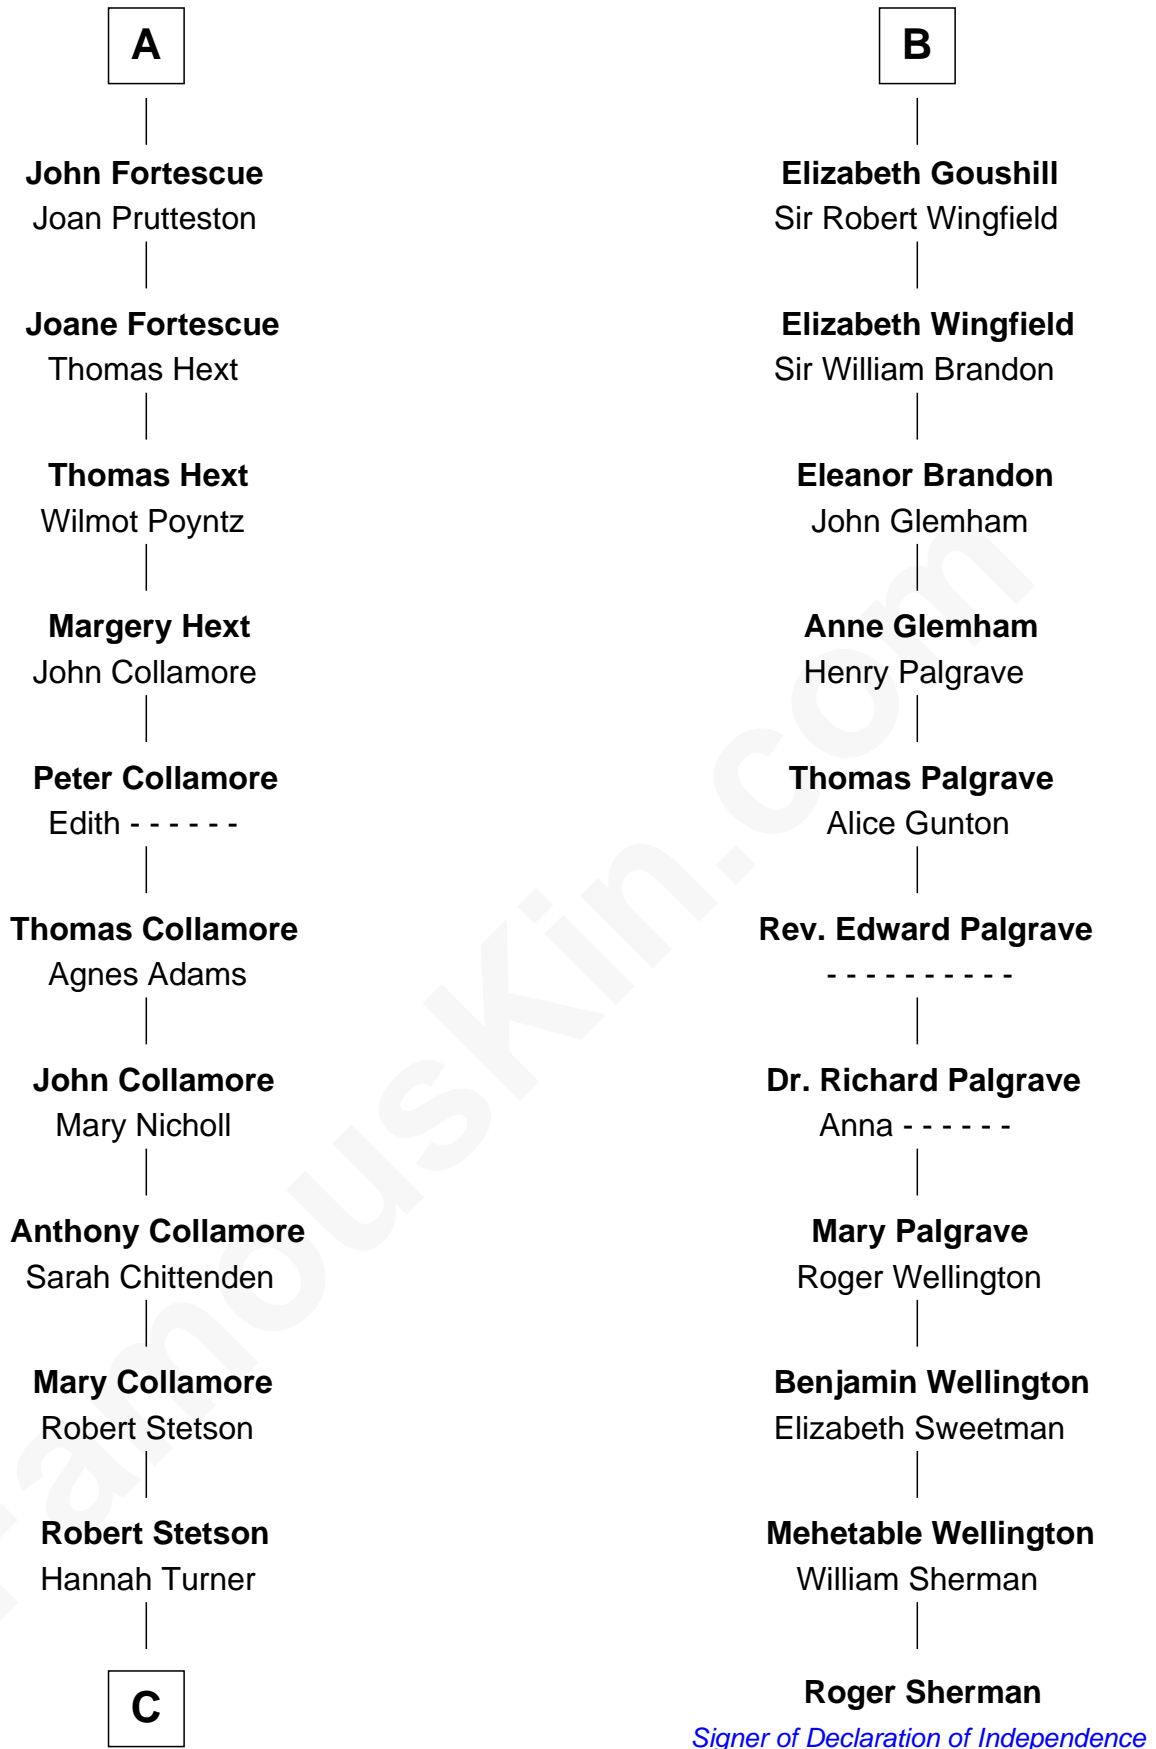

FamousKin.com

Relationship Chart of

Owen Brewster

54th Governor of Maine

17th cousin 4 times removed of

Roger Sherman

Signer of the Declaration of Independence

C

—
Martha Stetson
Morgan Brewster

—
William Brewster
Christina Briggs

—
Abiatha B. Brewster
Clara Warren

—
William Edmund Brewster
Carrie S. Bridges

—
Owen Brewster
54th Governor of Maine