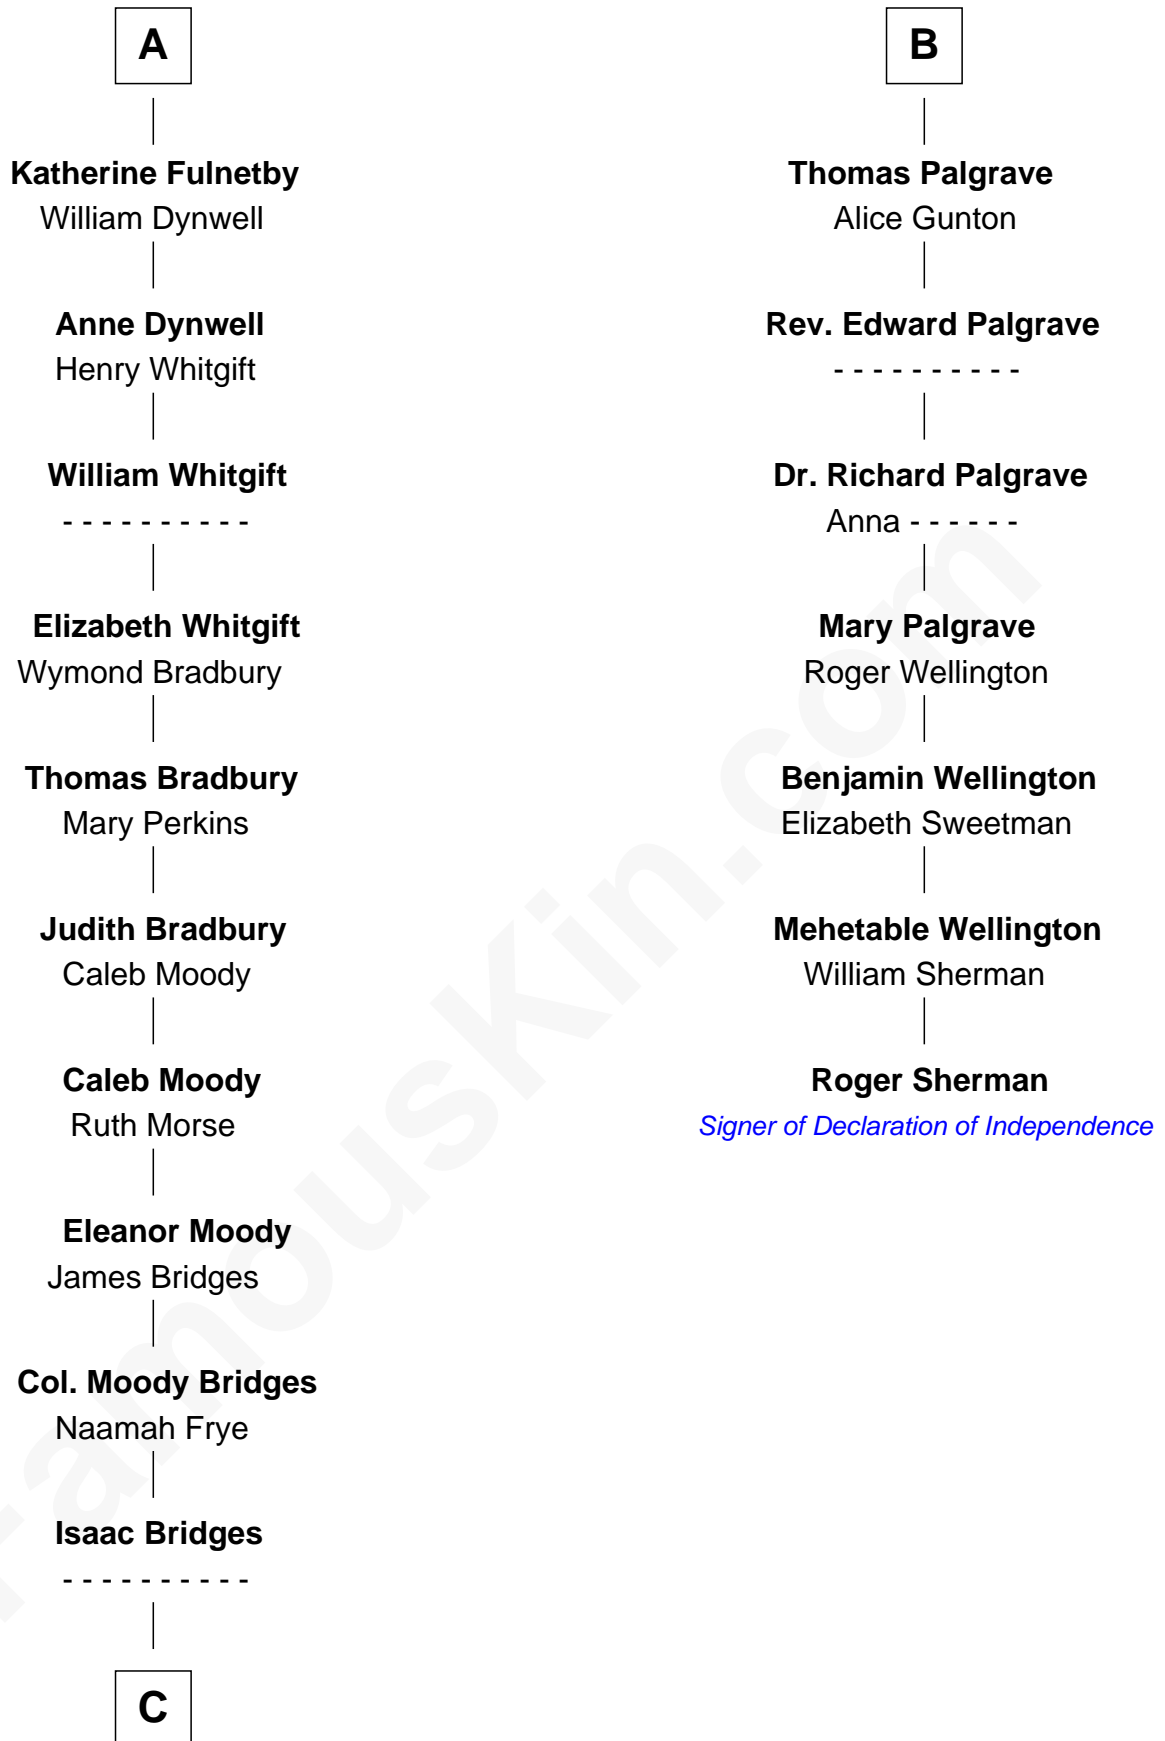

# FamousKin.com Relationship Chart of

**Owen Brewster**

*54th Governor of Maine*

13th cousin 8 times removed of

**Roger Sherman**

*Signer of the Declaration of Independence*

**Bartholomew de Badlesmere**

Margaret de Clare

**Margery de Badlesmere**

Sir William de Ros

**Maud de Roos**

John de Welles

**John de Welles**

Eleanor de Mowbray

**Eudo de Welles**

Maud de Greystoke

Sir William de Bohun

**Elizabeth de Bohun**

Sir Richard Fitzalan

**Elizabeth Fitzalan**

Sir Robert Goushill

**Elizabeth Goushill**

Sir Robert Wingfield

**Elizabeth Wingfield**

Sir William Brandon

**Eleanor Brandon**

John Glemham

**Anne Glemham**

Henry Palgrave

**B**

**C**

Abiezer Bridges