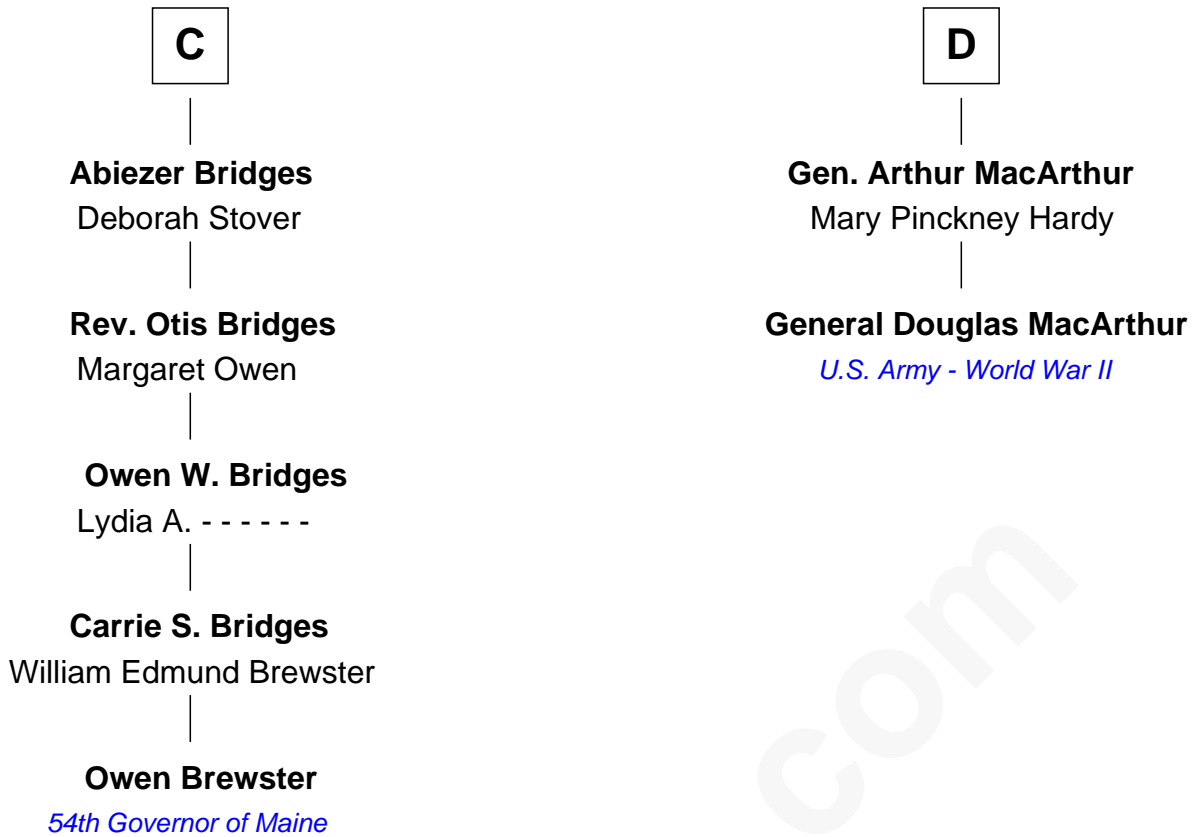

# FamousKin.com Relationship Chart of

**Owen Brewster**

*54th Governor of Maine*

18th cousin 3 times removed of

**General Douglas MacArthur**

*U.S. Army - World War II*

**Sir Maurice de Berkeley**

Eve la Zouche

FamousKin.com