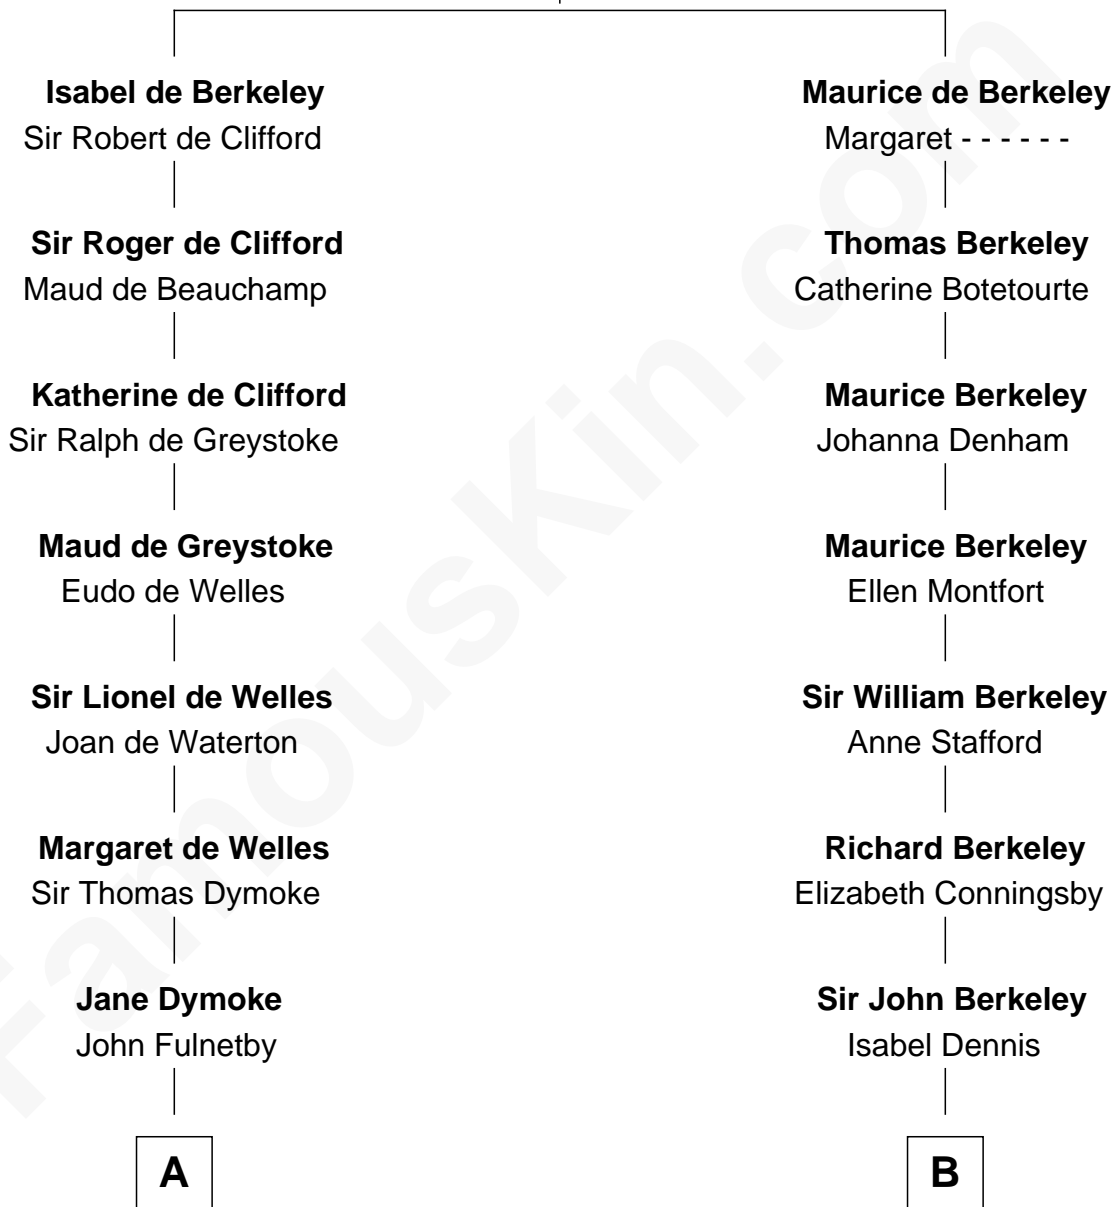

# FamousKin.com Relationship Chart of

**Owen Brewster**

*54th Governor of Maine*

18th cousin 3 times removed of

**General Douglas MacArthur**

*U.S. Army - World War II*

**Sir Maurice de Berkeley**

Eve la Zouche

FamousKin.com