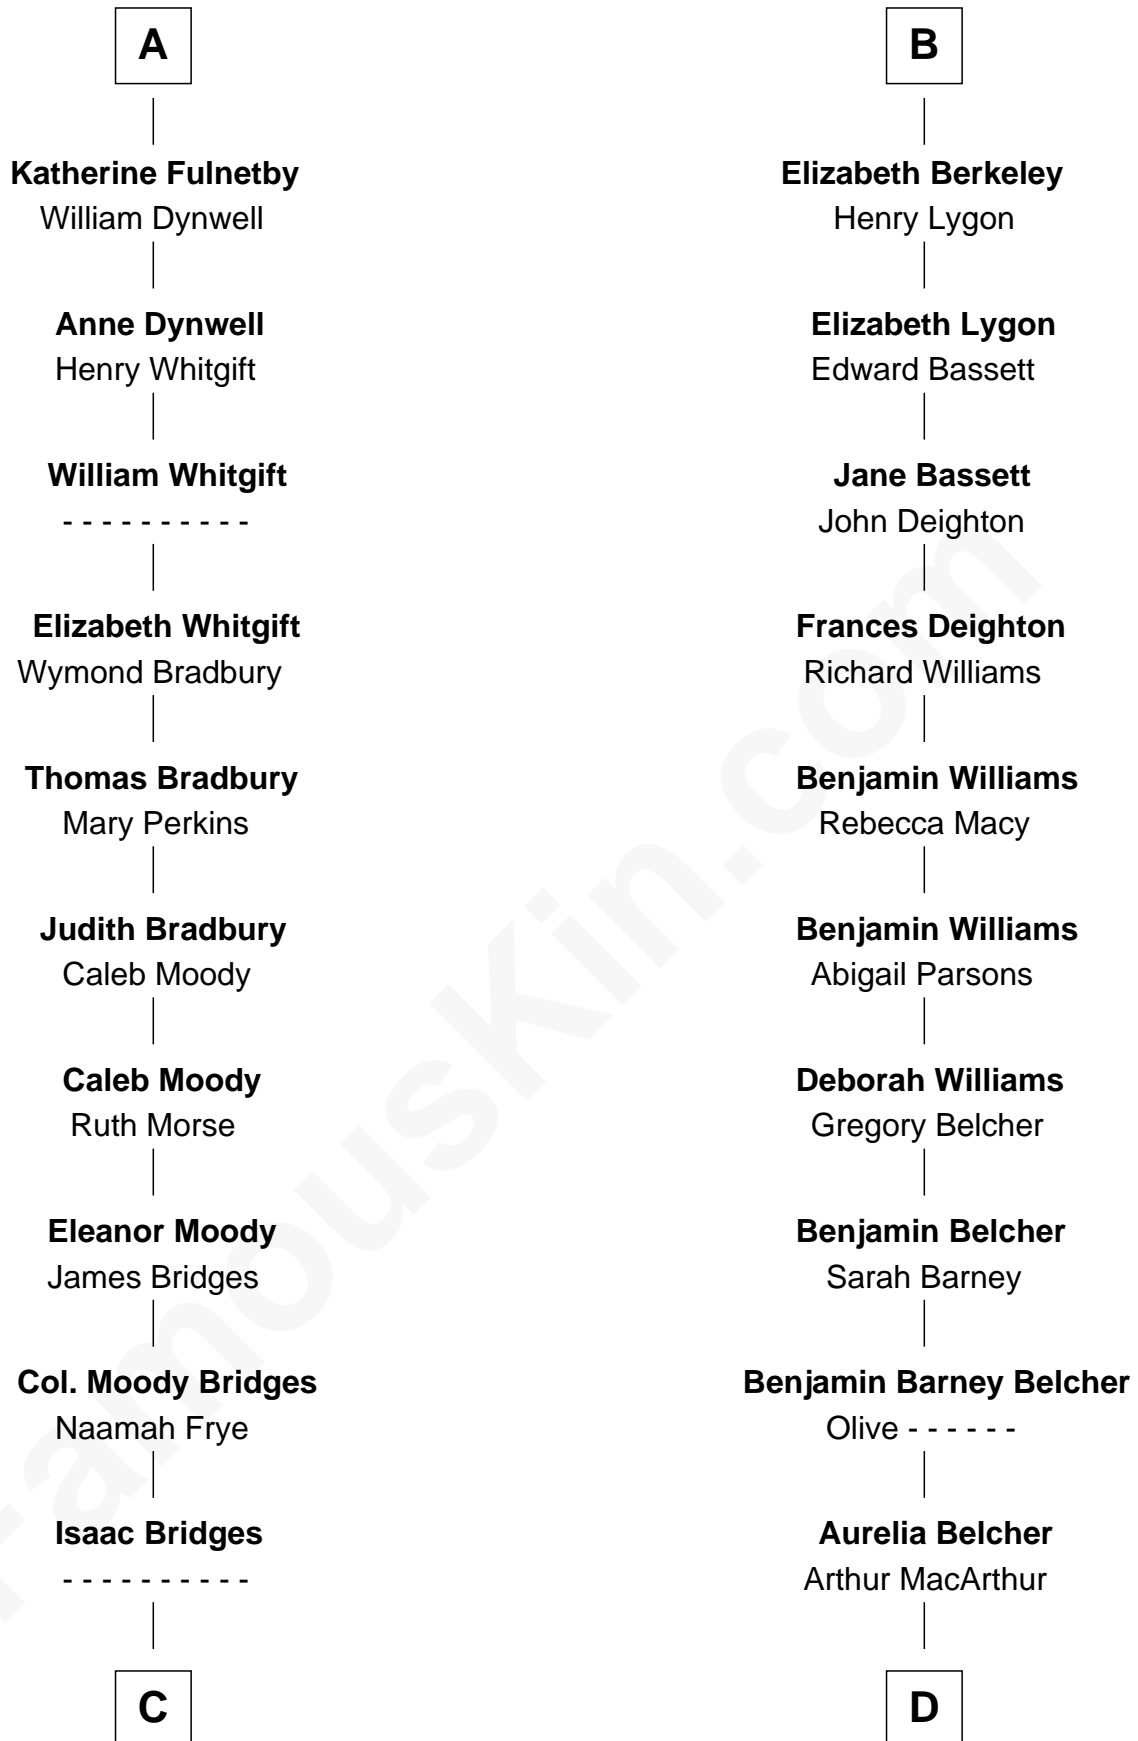

# FamousKin.com Relationship Chart of

**Owen Brewster**

*54th Governor of Maine*

18th cousin 3 times removed of

**General Douglas MacArthur**

*U.S. Army - World War II*

**Sir Maurice de Berkeley**

Eve la Zouche

FamousKin.com