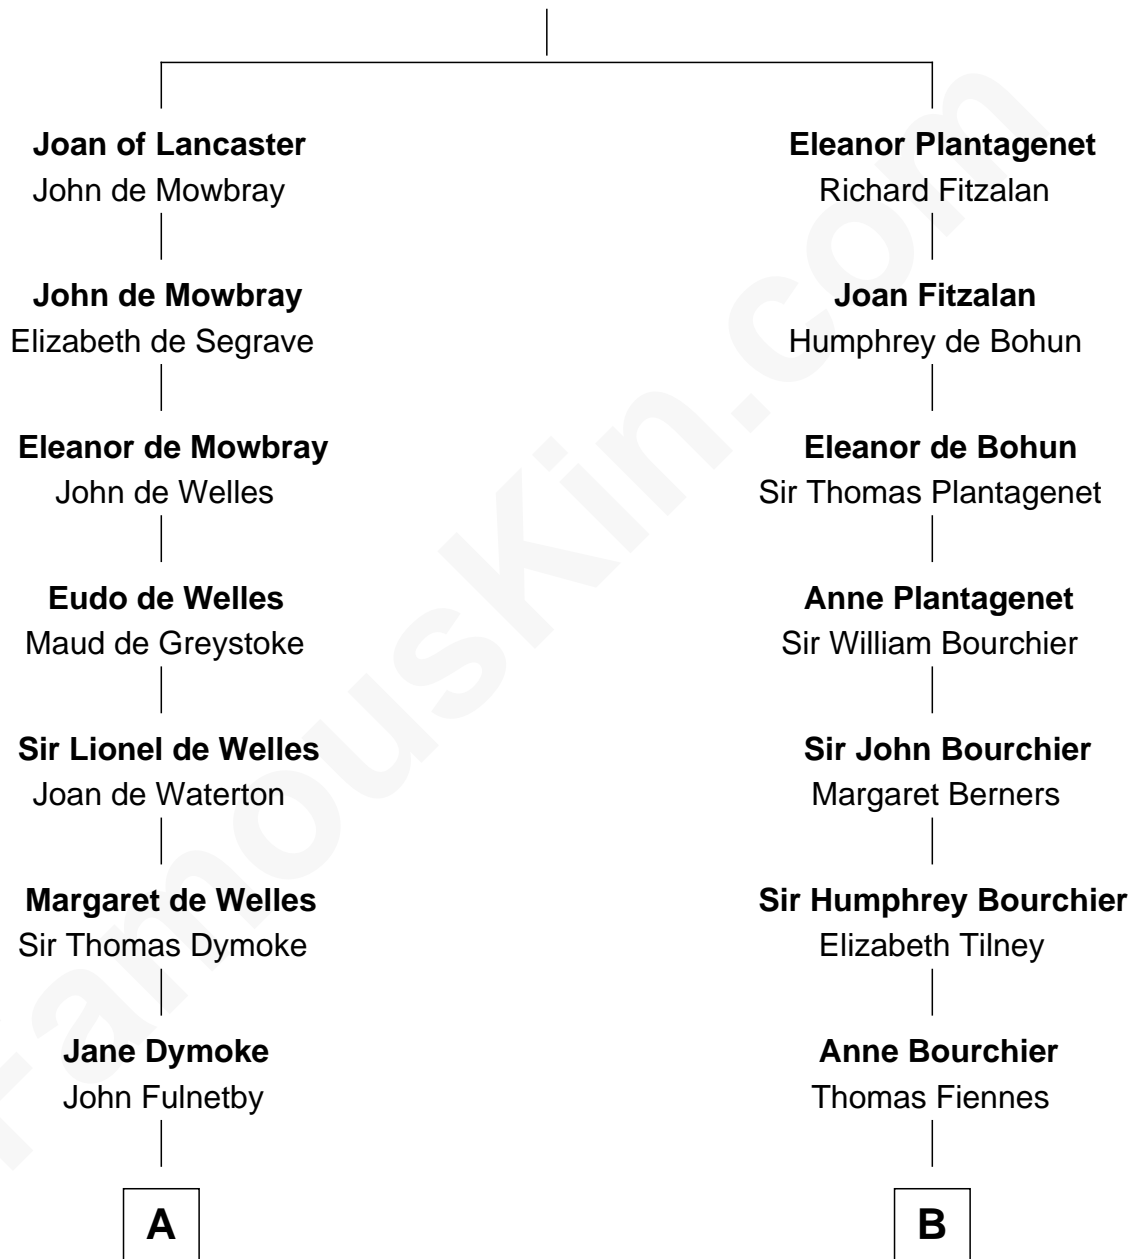

# FamousKin.com Relationship Chart of

**Owen Brewster**

*54th Governor of Maine*

20th cousin 1 time removed of

**Frank Lloyd Wright**

*American Architect*

**Henry Plantagenet**

Maud de Chaworth

**C**

**Abiezer Bridges**

Deborah Stover

**Rev. Otis Bridges**

Margaret Owen

**Owen W. Bridges**

Lydia A. - - - - -

**Carrie S. Bridges**

William Edmund Brewster

**Owen Brewster**

*54th Governor of Maine*

**D**

**Martha Hubbard**

David Wright

**Rev. David Wright**

Abigail Goddard