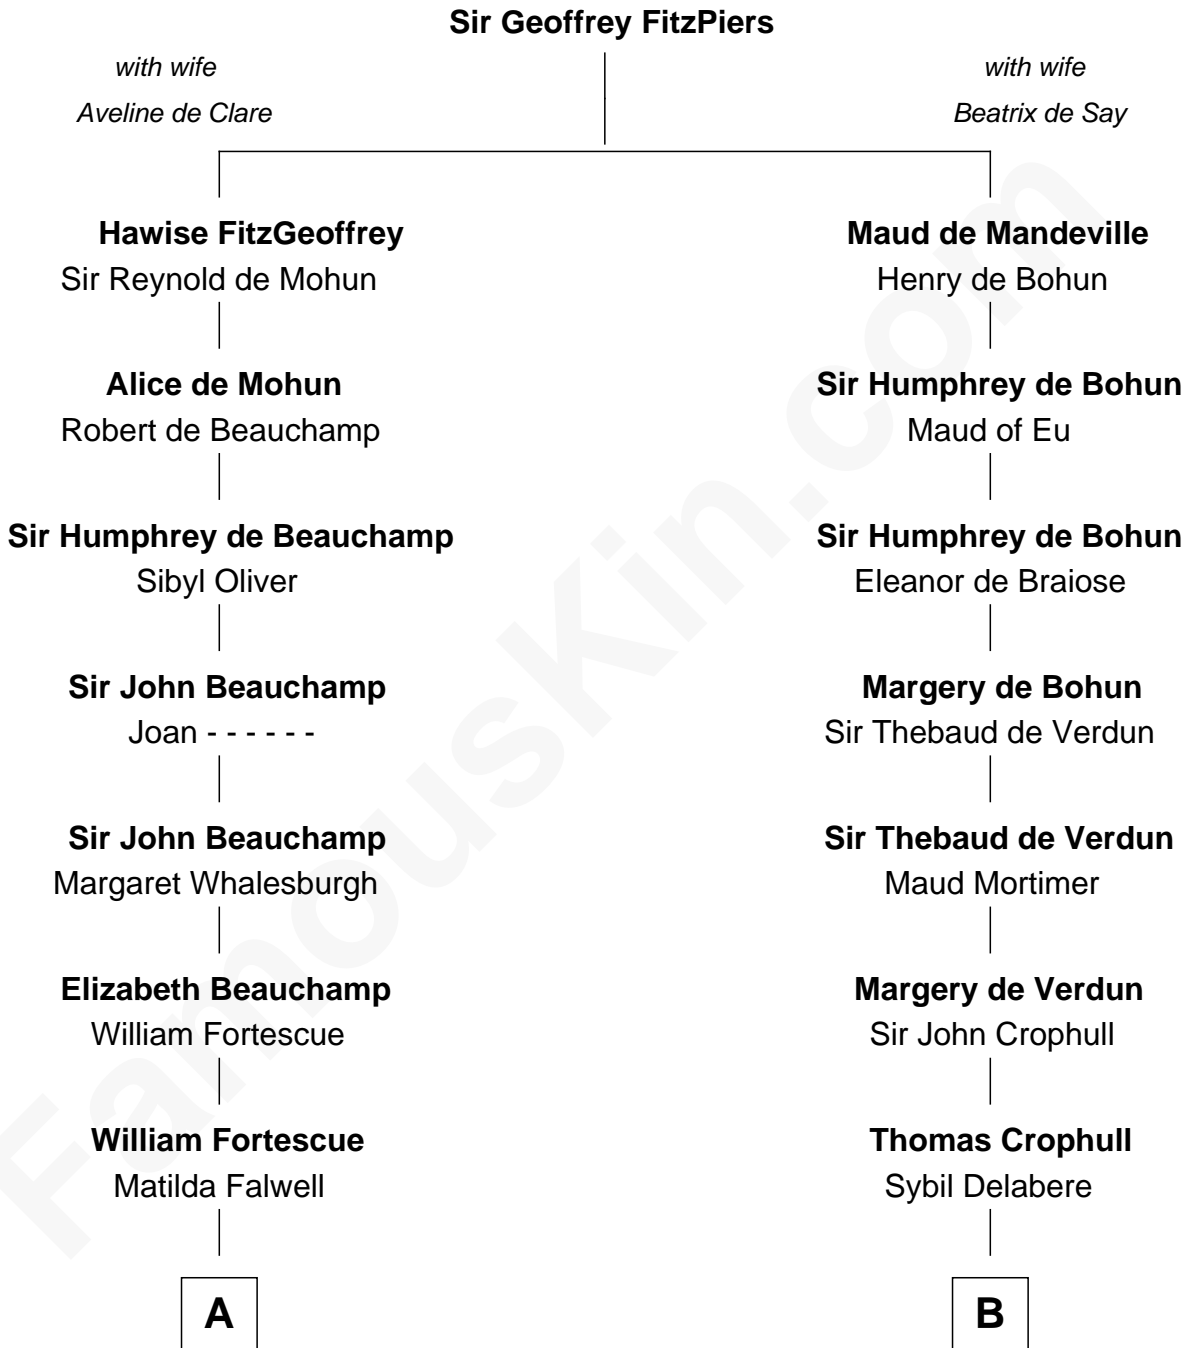

FamousKin.com Relationship Chart of

Owen Brewster

54th Governor of Maine

20th cousin 1 time removed of

Button Gwinnett

Signer of the Declaration of Independence

C

Martha Stetson
Morgan Brewster

William Brewster
Christina Briggs

Abiatha B. Brewster
Clara Warren

William Edmund Brewster
Carrie S. Bridges

Owen Brewster
54th Governor of Maine

D

George Gwinnett
Elizabeth Randle

George Gwinnett
Elizabeth Coxe