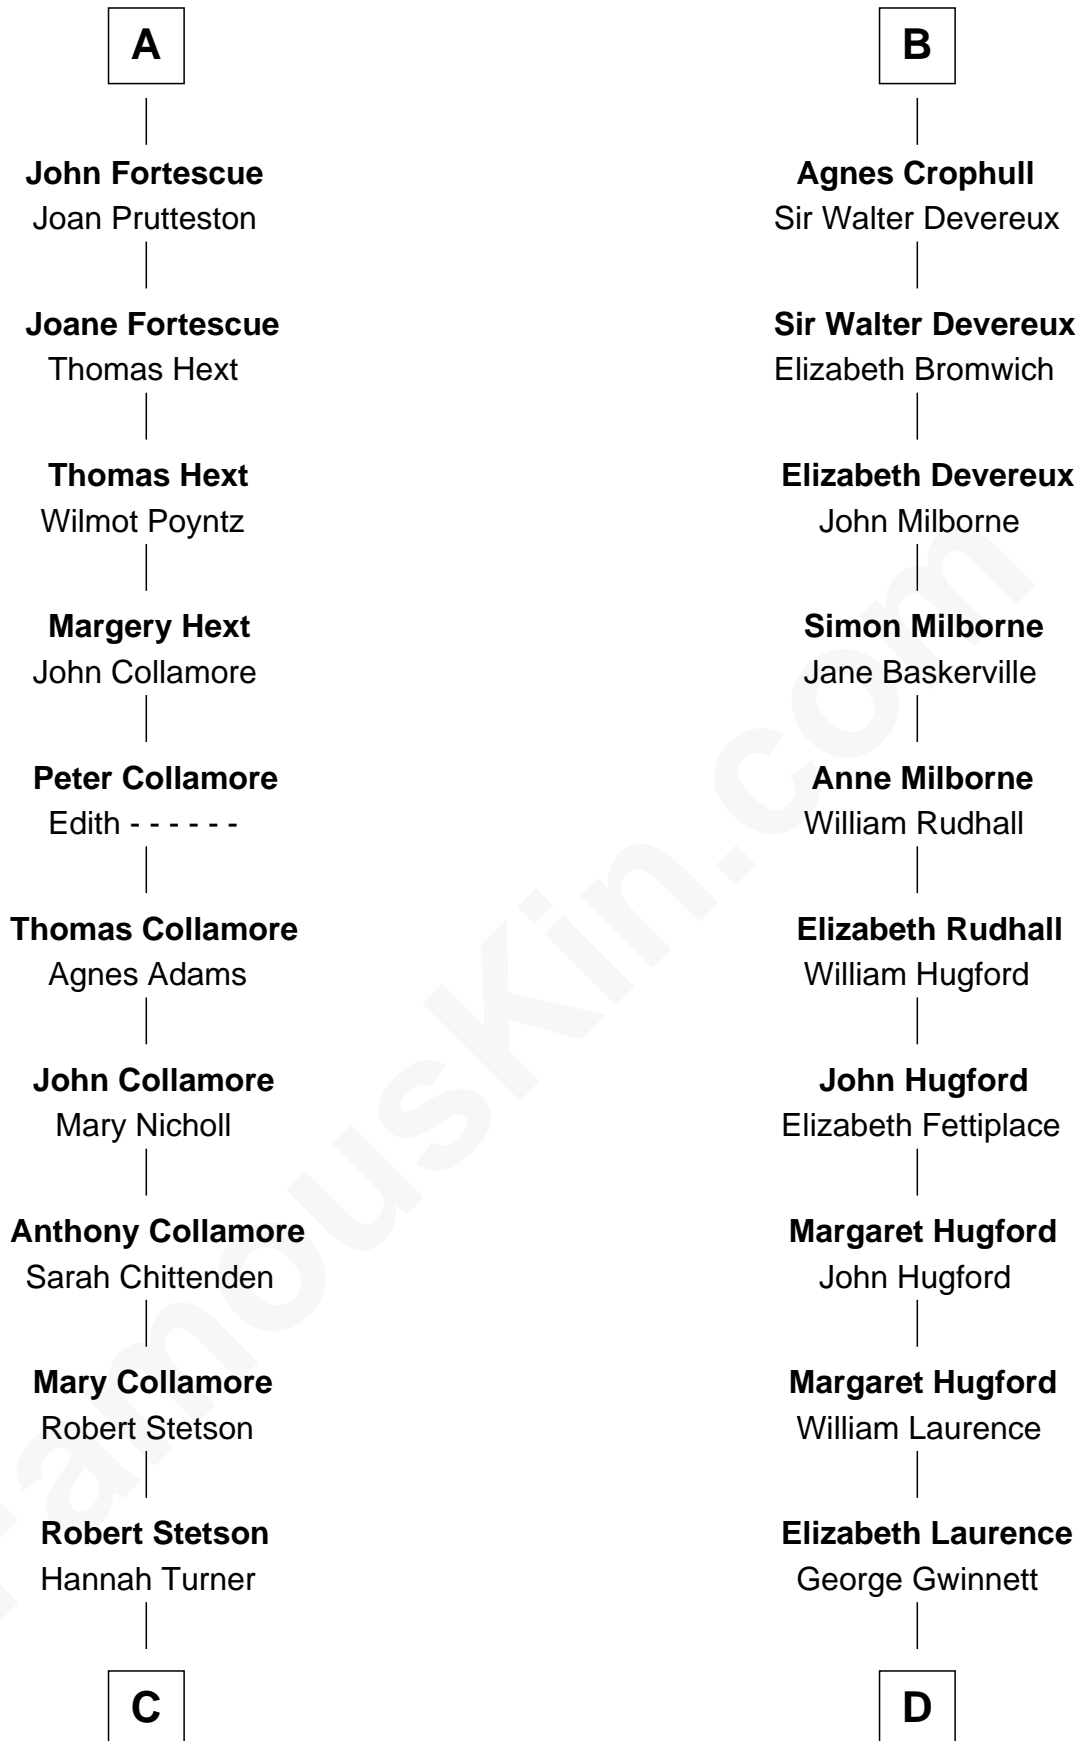

FamousKin.com Relationship Chart of

Owen Brewster

54th Governor of Maine

20th cousin 1 time removed of

Button Gwinnett

Signer of the Declaration of Independence

C

Martha Stetson
Morgan Brewster

William Brewster
Christina Briggs

Abiatha B. Brewster
Clara Warren

William Edmund Brewster
Carrie S. Bridges

Owen Brewster
54th Governor of Maine

D

George Gwinnett
Elizabeth Randle

George Gwinnett
Elizabeth Coxe