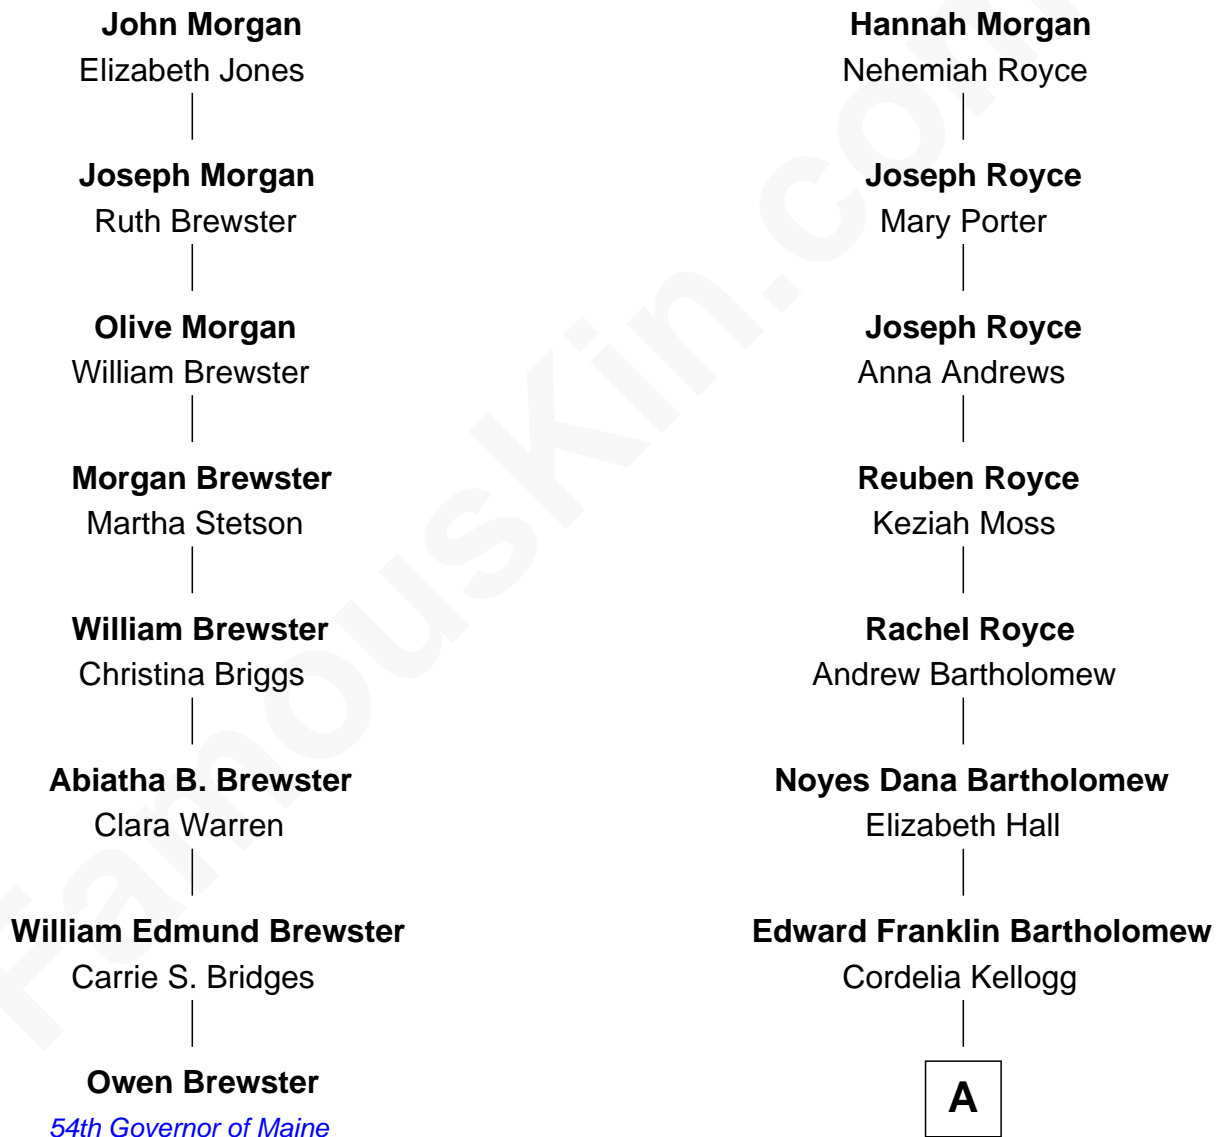

FamousKin.com Relationship Chart of

Owen Brewster

54th Governor of Maine

7th cousin 3 times removed of

Clint Eastwood

TV & Film Actor and Director

James Morgan

Margery Hill

A

|
Sophia Aurelia Bartholomew

Charles Claude Runner

|
Waldo Errol Runner

Virginia May McClanahan

|
Margaret Ruth Runner

Clinton Eastwood

|
Clint Eastwood