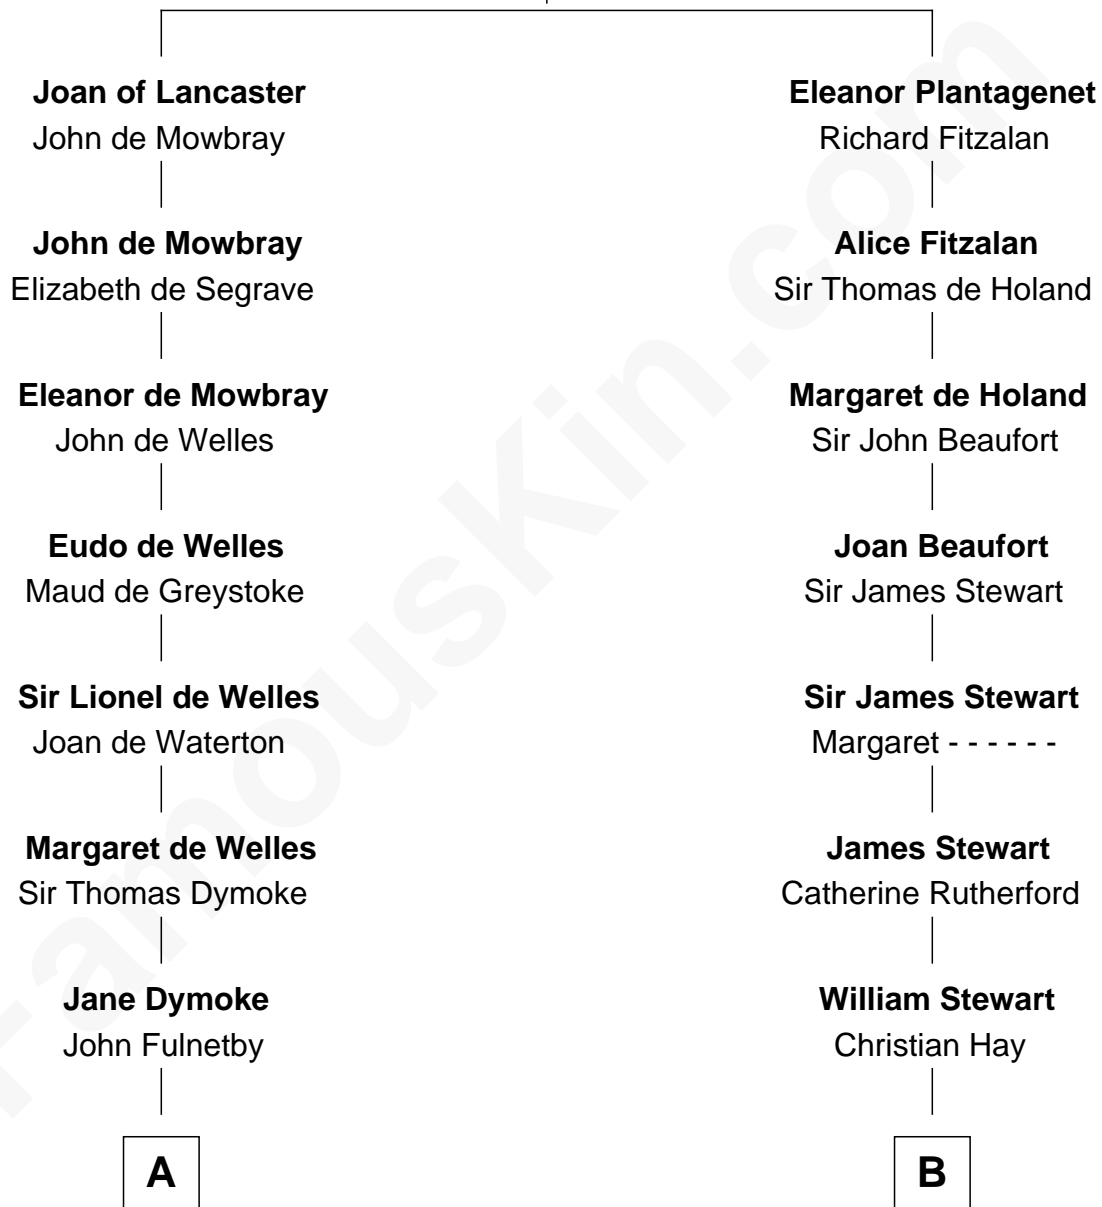

FamousKin.com Relationship Chart of

Owen Brewster

54th Governor of Maine

18th cousin 3 times removed of

Johnny Mercer

Songwriter and Co-Founder of Capitol Records

Henry Plantagenet
Maud de Chaworth

C

Abiezer Bridges
Deborah Stover

Rev. Otis Bridges
Margaret Owen

Owen W. Bridges
Lydia A. -----

Carrie S. Bridges
William Edmund Brewster

Owen Brewster
54th Governor of Maine

D

George Anderson Mercer
Lillian Elizabeth Ciucevich