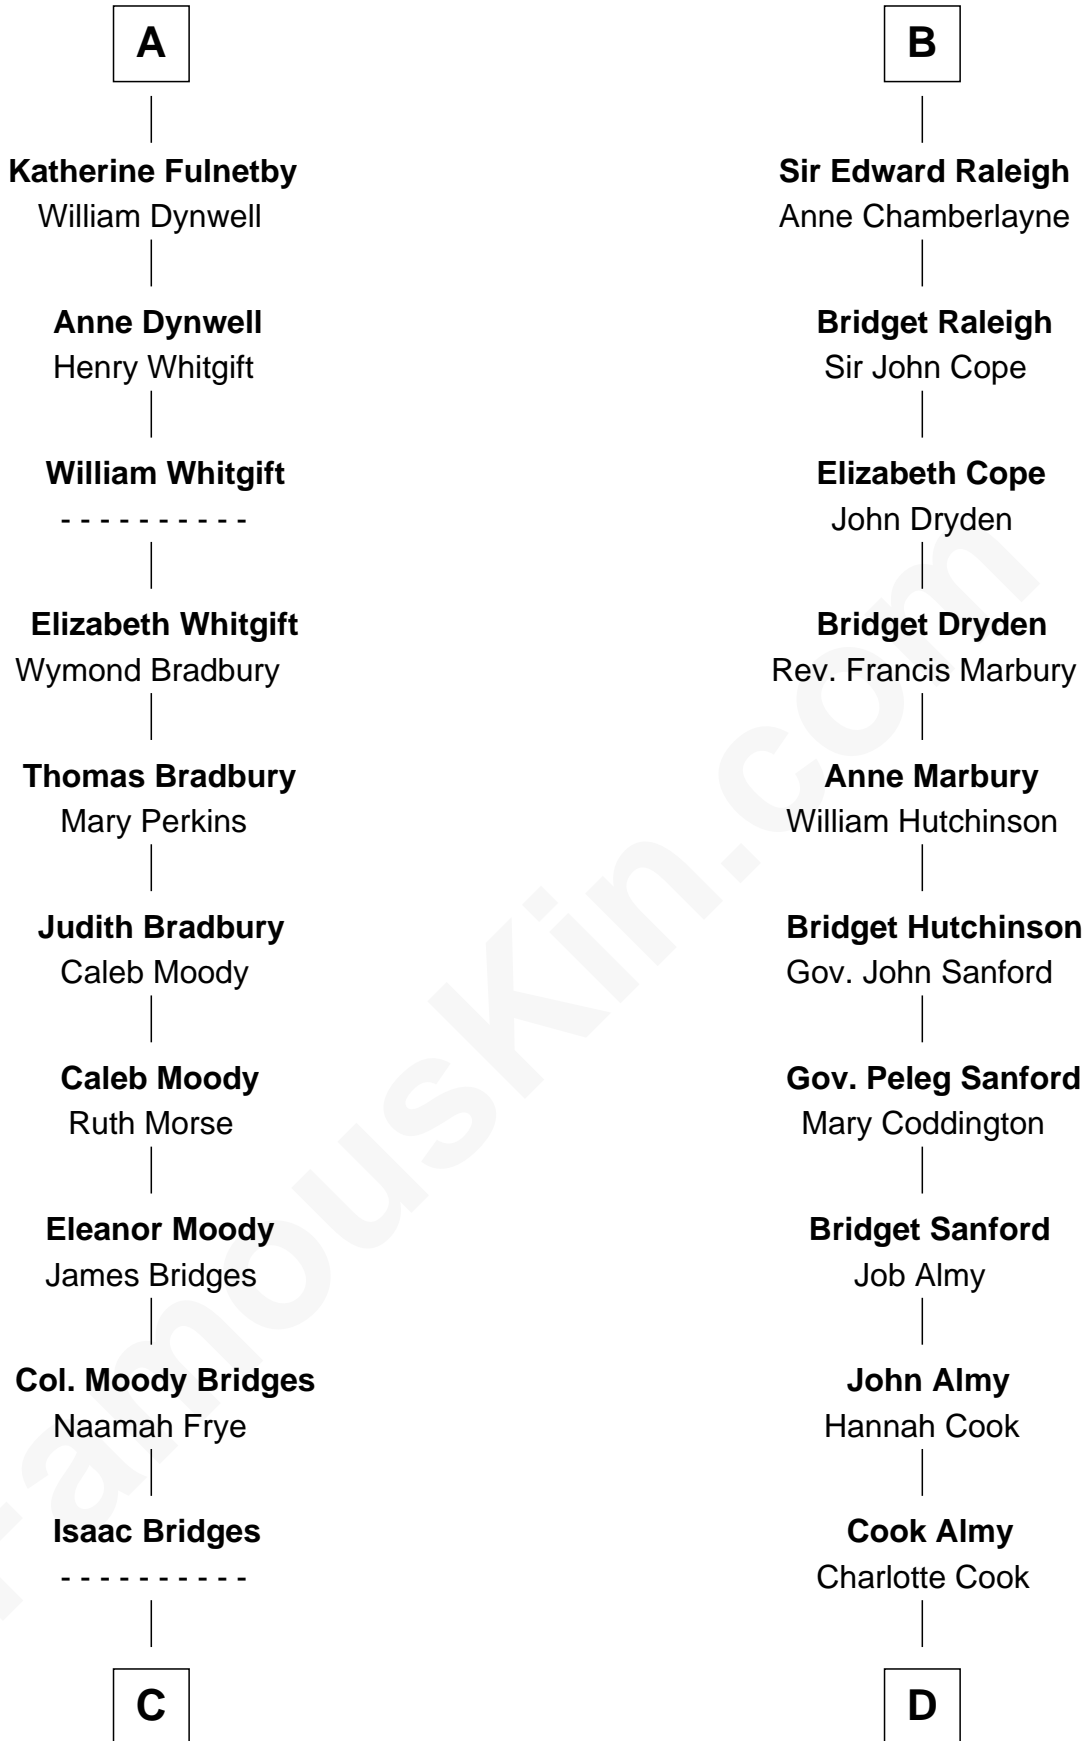

FamousKin.com Relationship Chart of

Owen Brewster

54th Governor of Maine

21st cousin of

Marilyn Monroe

Actress, Model, and Singer

Sir Hugh I de Audley

Iseult de Mortimer

William Edmund Brewster

Owen Brewster

54th Governor of Maine

D

Samuel Elam Almy

Susan Bateman

Susan Bateman Almy

Charles Adams Gifford

Frederick Almy Gifford

Elizabeth Easton Tennant

Charles Stanley Gifford

Gladys Pearl Monroe

Marilyn Monroe

Actress, Model, and Singer

FamousKin.com