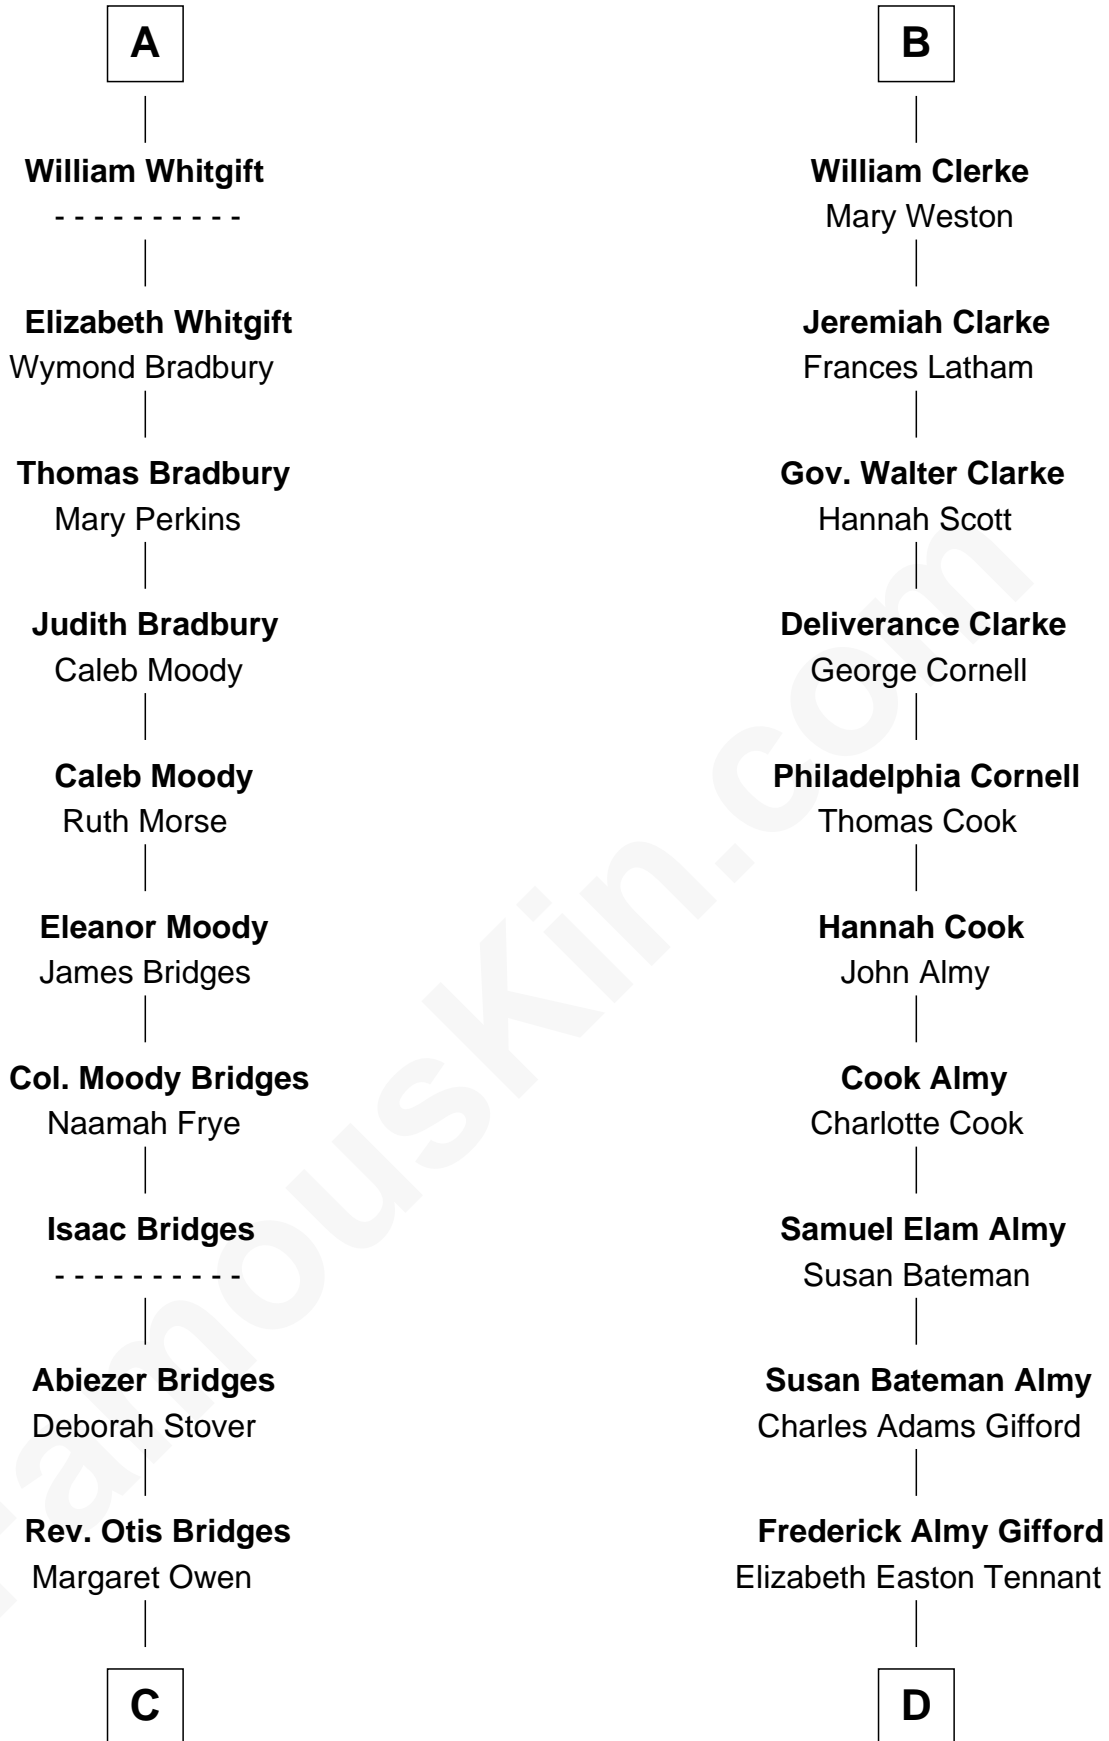

FamousKin.com Relationship Chart of

Owen Brewster

54th Governor of Maine

18th cousin 1 time removed of

Marilyn Monroe

Actress, Model, and Singer

John de Welles

Maud de Roos

John de Welles
Eleanor de Mowbray

Eudo de Welles
Maud de Greystoke

Sir Lionel de Welles
Joan de Waterton

Margaret de Welles
Sir Thomas Dymoke

Jane Dymoke
John Fulnetby

Katherine Fulnetby
William Dynwell

Anne Dynwell
Henry Whitgift

A

Margery de Welles
Stephen le Scrope

Maude le Scrope
Sir Baldwin Freville

Elizabeth Freville
Sir Thomas Ferrers

Sir Henry Ferrers
Margaret Heckstall

Elizabeth Ferrers
James Clerke

George Clerke
Elizabeth Wilsford

James Clerke
Mary Saxby

B

C

Owen W. Bridges

Lydia A. -----

Carrie S. Bridges

William Edmund Brewster

Owen Brewster