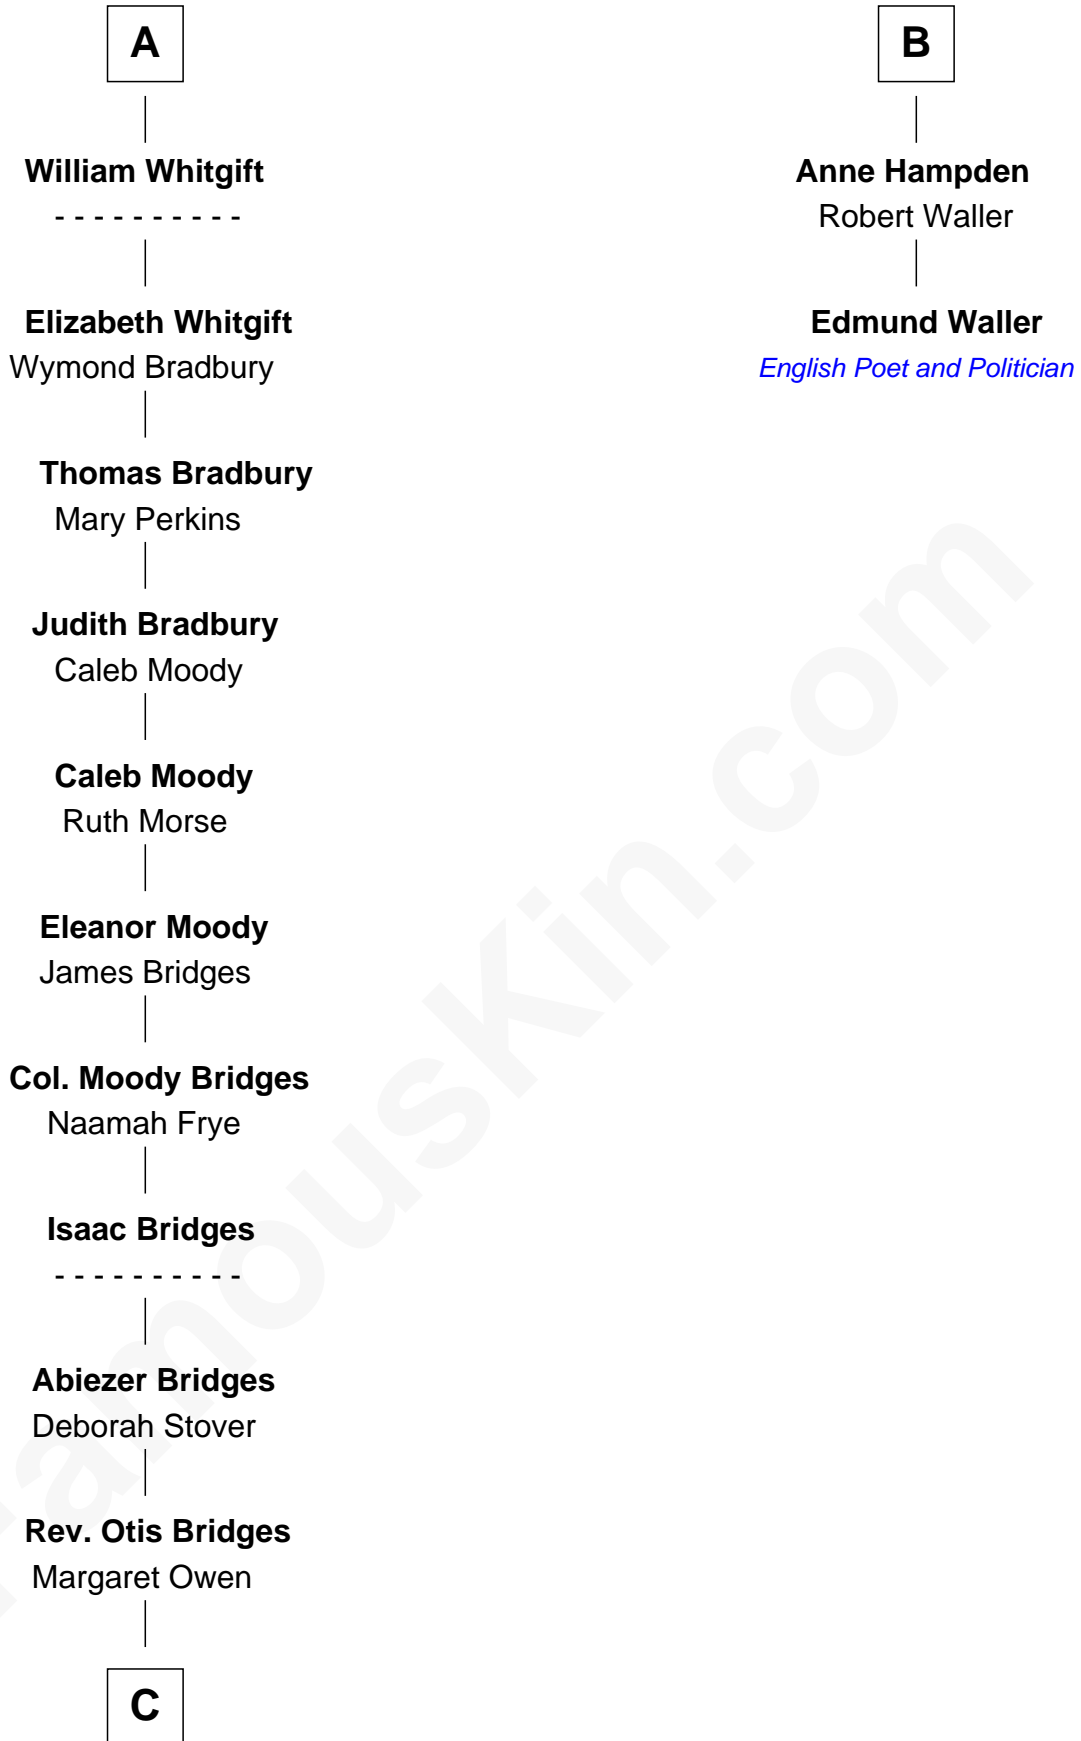

FamousKin.com Relationship Chart of

Owen Brewster

54th Governor of Maine

8th cousin 11 times removed of

Edmund Waller

English Poet and Politician

John de Welles

Maud de Roos

John de Welles
Eleanor de Mowbray

Eudo de Welles
Maud de Greystoke

Sir Lionel de Welles
Joan de Waterton

Margaret de Welles
Sir Thomas Dymoke

Jane Dymoke
John Fulnetby

Katherine Fulnetby
William Dynwell

Anne Dynwell
Henry Whitgift

A

Margery de Welles
Stephen le Scrope

Maude le Scrope
Sir Baldwin Freville

Elizabeth Freville
Sir Thomas Ferrers

Sir Henry Ferrers
Margaret Heckstall

Sir Edward Ferrers
Constance Brome

Elizabeth Ferrers
John Hampden

Griffith Hampden
Anne Cave

B

C

—
Owen W. Bridges

Lydia A. -----

—
Carrie S. Bridges
William Edmund Brewster

—
Owen Brewster
54th Governor of Maine

FamousKin.com