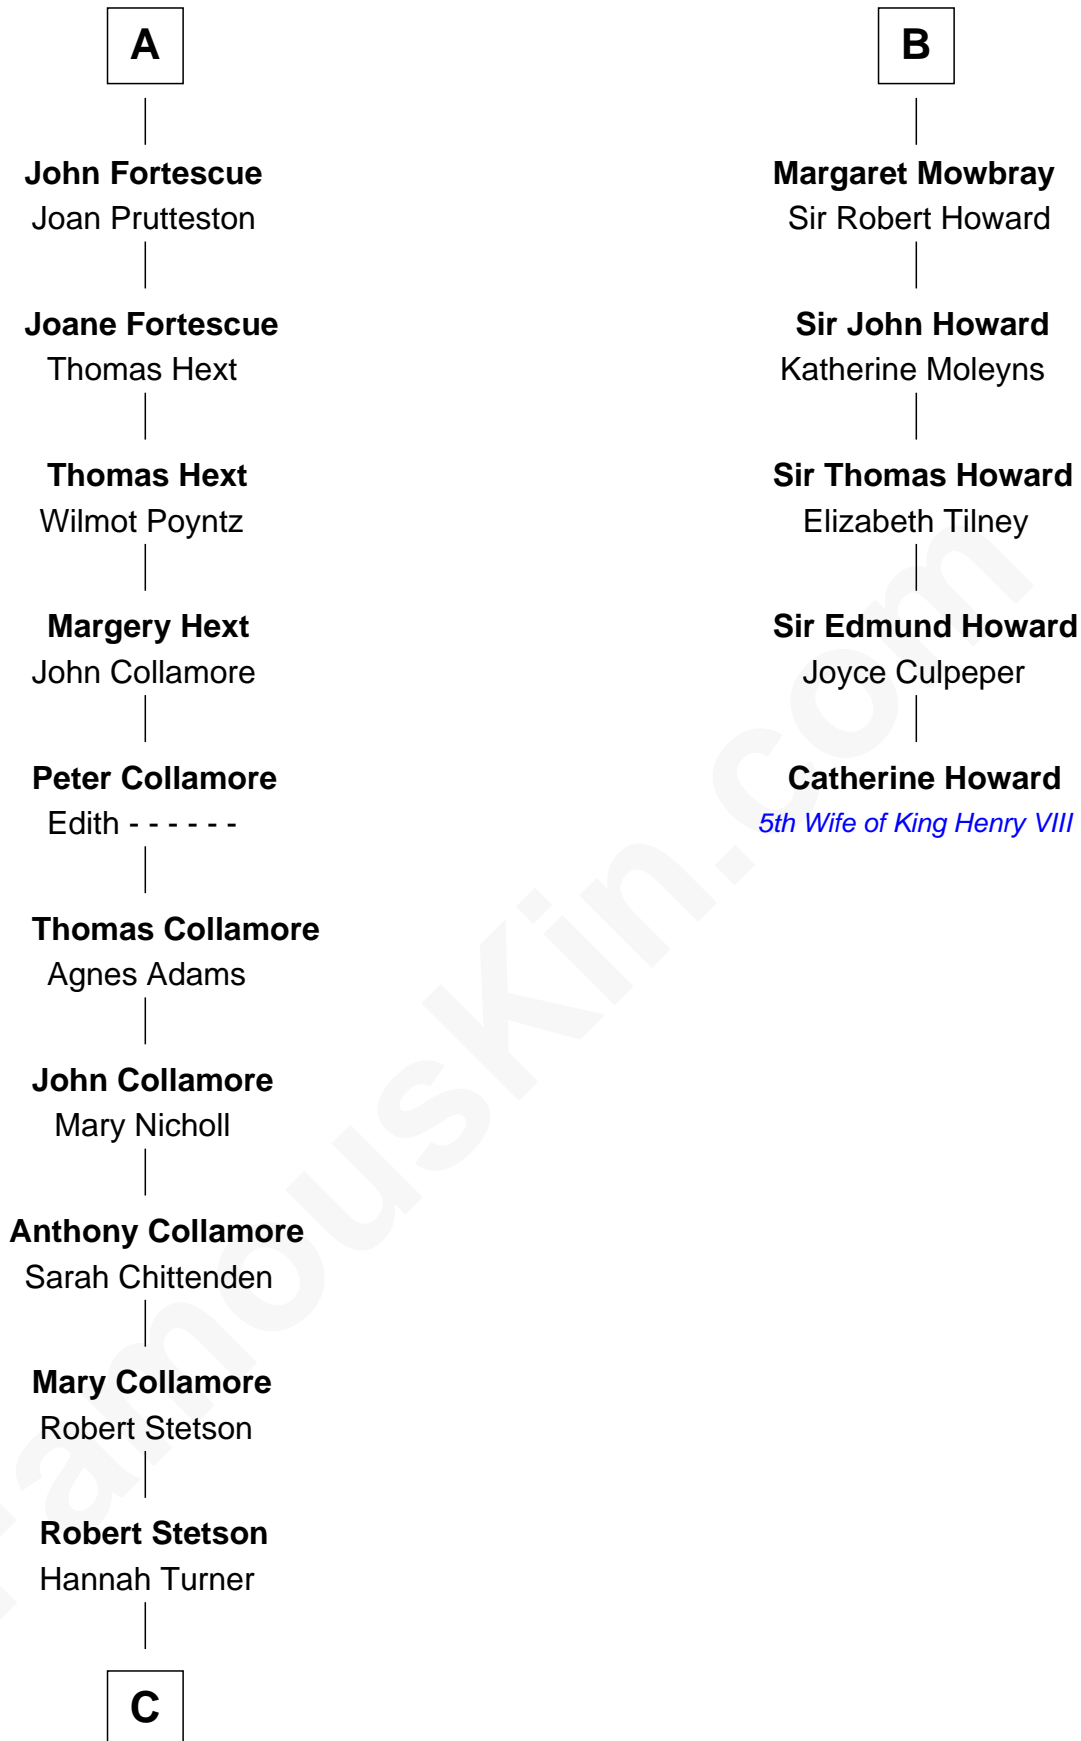

FamousKin.com Relationship Chart of

Owen Brewster

54th Governor of Maine

11th cousin 10 times removed of

Catherine Howard

5th Wife of King Henry VIII

Sir Geoffrey FitzPiers

Aveline de Clare

C

—
Martha Stetson
Morgan Brewster

—
William Brewster
Christina Briggs

—
Abiatha B. Brewster
Clara Warren

—
William Edmund Brewster
Carrie S. Bridges

—
Owen Brewster
54th Governor of Maine

FamousKin.com