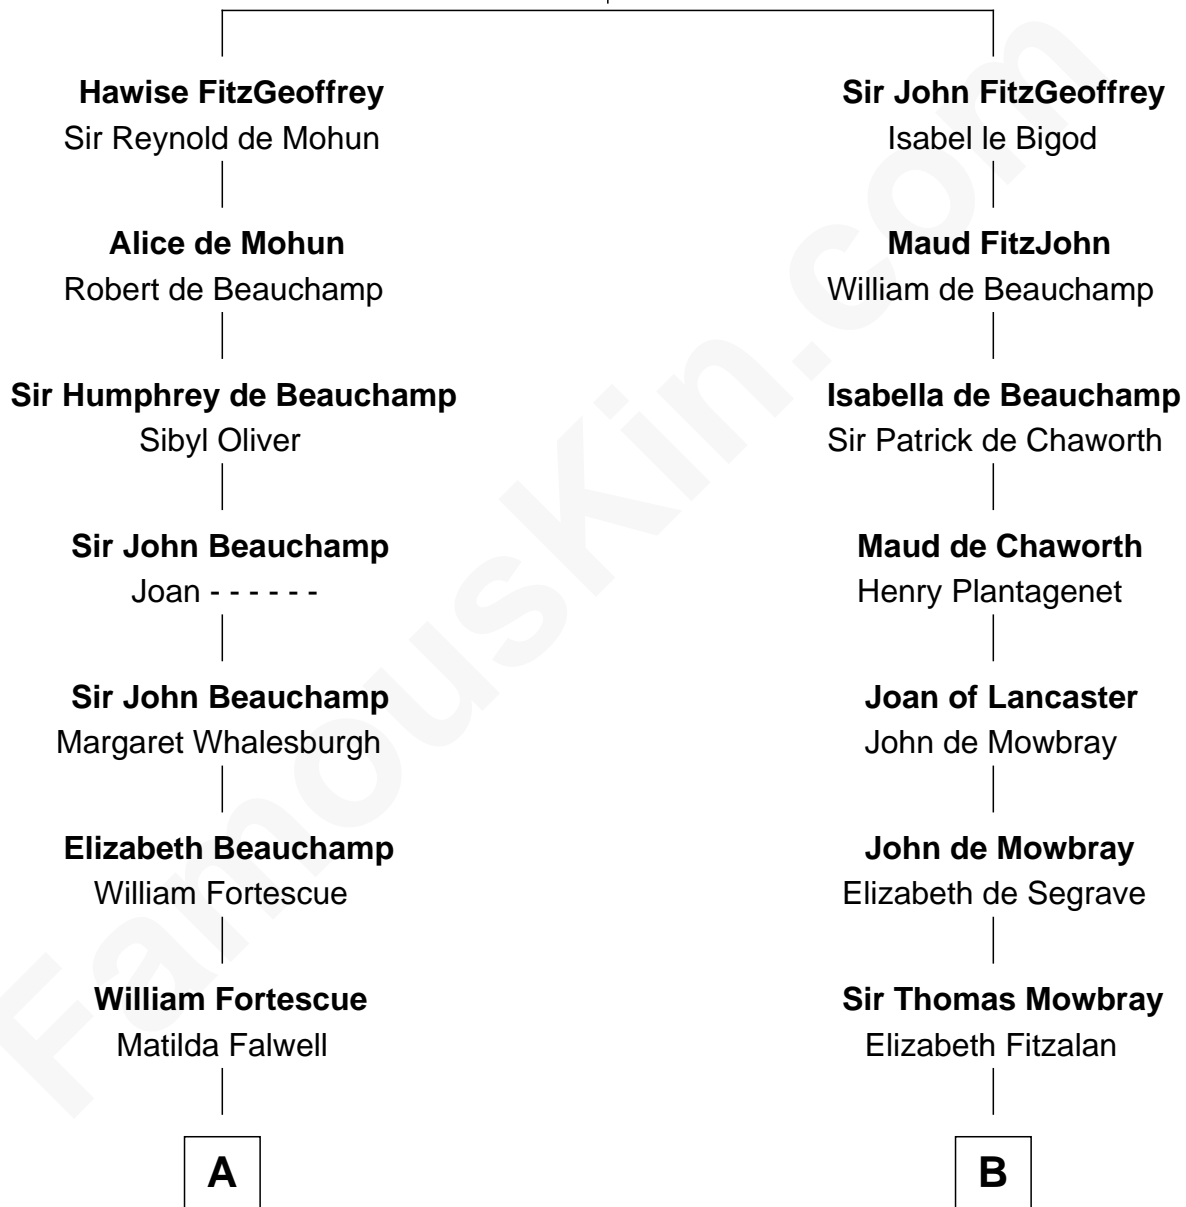

FamousKin.com Relationship Chart of

Owen Brewster

54th Governor of Maine

11th cousin 10 times removed of

Catherine Howard

5th Wife of King Henry VIII

Sir Geoffrey FitzPiers

Aveline de Clare

C

—
Martha Stetson
Morgan Brewster

—
William Brewster
Christina Briggs

—
Abiatha B. Brewster
Clara Warren

—
William Edmund Brewster
Carrie S. Bridges

—
Owen Brewster
54th Governor of Maine

FamousKin.com