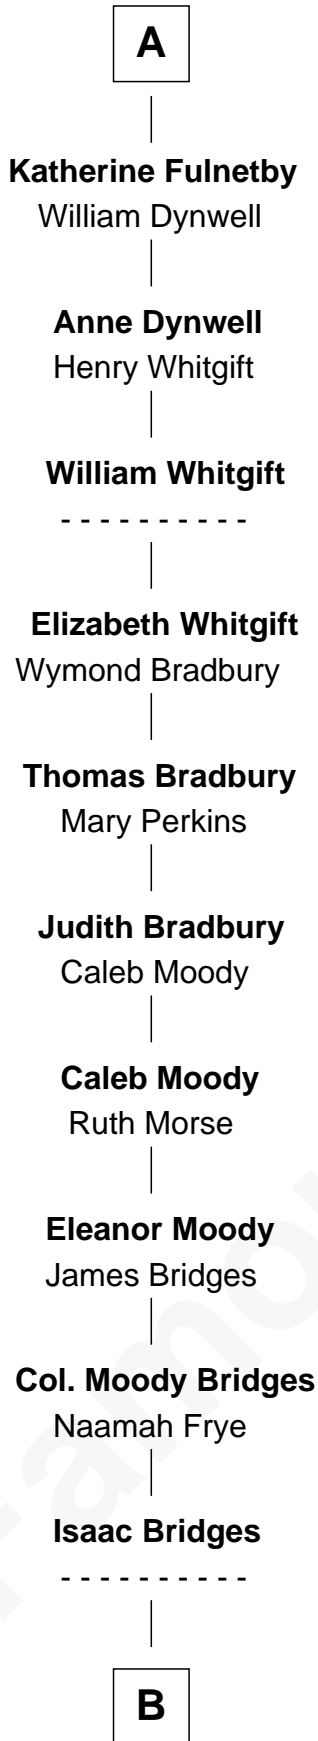

FamousKin.com Relationship Chart of

Owen Brewster

54th Governor of Maine

7th cousin 14 times removed of

Catherine Howard

5th Wife of King Henry VIII

Bartholomew de Badlesmere

Margaret de Clare

Margery de Badlesmere

Sir William de Ros

Maud de Roos

John de Welles

John de Welles

Eleanor de Mowbray

Eudo de Welles

Maud de Greystoke

Sir William de Bohun

Elizabeth de Bohun

Sir Richard Fitzalan

Elizabeth Fitzalan

Sir Thomas Mowbray

Margaret Mowbray

Sir Robert Howard

Sir John Howard

Katherine Moleyns

Sir Thomas Howard

Elizabeth Tilney

Sir Edmund Howard

Joyce Culpeper

Catherine Howard

5th Wife of King Henry VIII

B