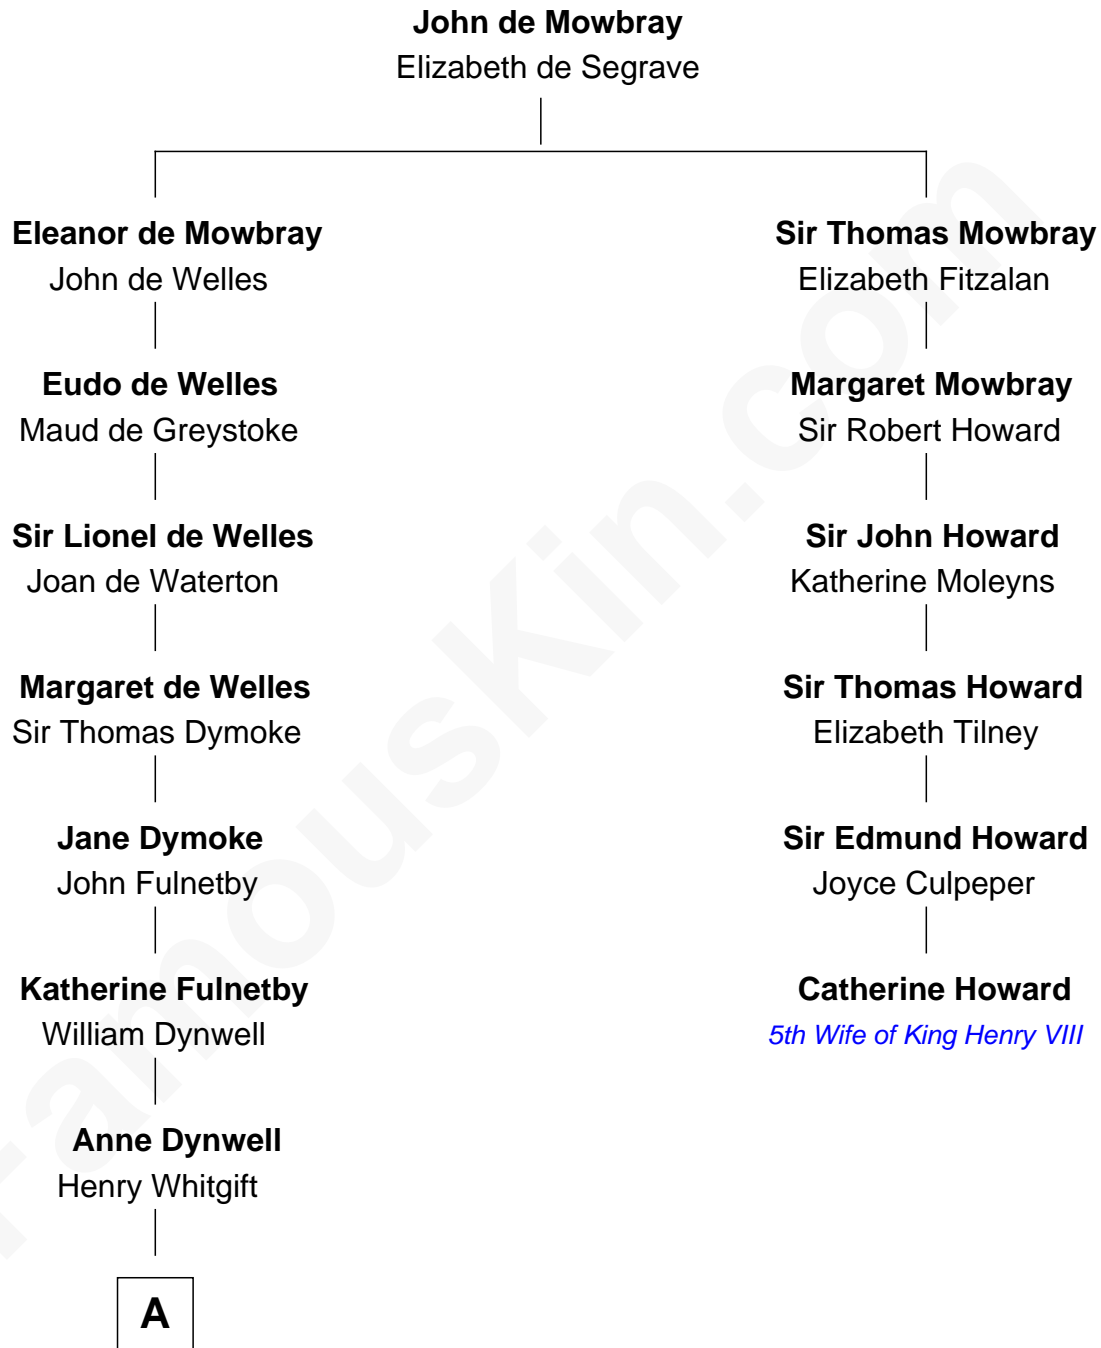

FamousKin.com Relationship Chart of

Owen Brewster

54th Governor of Maine

5th cousin 14 times removed of

Catherine Howard

5th Wife of King Henry VIII

B

—
Owen W. Bridges

Lydia A. -----

—
Carrie S. Bridges
William Edmund Brewster

—
Owen Brewster
54th Governor of Maine

FamousKin.com